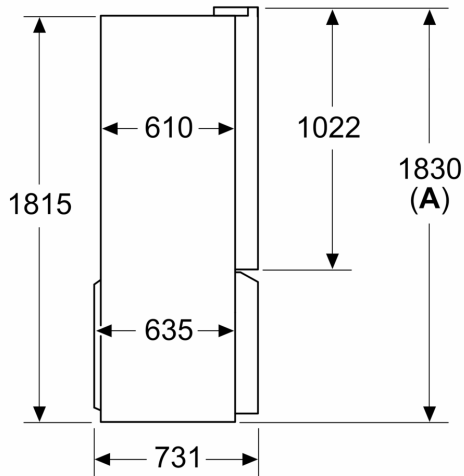

IQ700, French Door Bottom freezer, multi door, 183 x 90.5 cm, Black stainless steel KF96DPXEA

Dimensioned drawings

Measurements in mm

A: Front is adjustable 1830–1847 mm, with front levelling feet fully extended