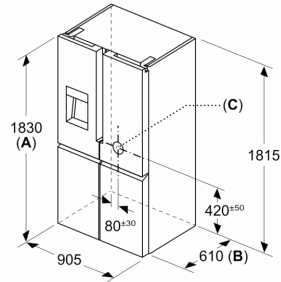

#### Dimension and installation

- Dimensions: 183 cm H x 90.5 cm W x 73.1 cm D

#### Measurements in mm

#### Measurements in mm

A	a	b
≤ 600	0	0
600 < A ≤ 650	45	45
650 < A ≤ 700	60	60
> 700	239	239

**A:** Kitchen cabinet or worktop depth

**B:** Wall  
Drawers can be pulled and taken out with door open to 90°

#### Measurements in mm

**A:** Front is adjustable 1830–1847 mm, with front levelling feet fully extended

**B:** Add 25 mm for fixed spacers on back

**C:** Water connection position