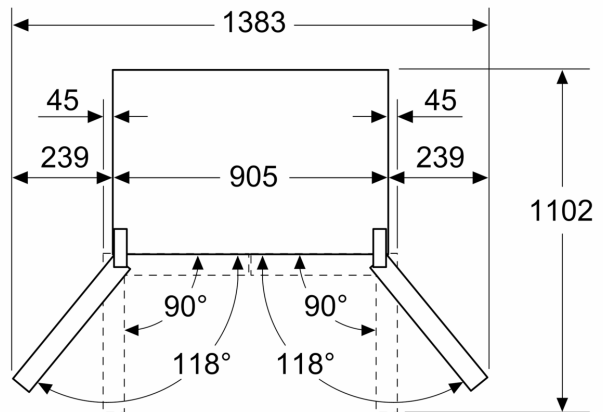

Measurements in mm