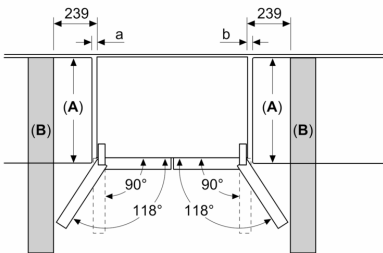

Measurements in mm

A	a	b
≤ 600	0	0
600 < A ≤ 650	45	45
650 < A ≤ 700	60	60
> 700	239	239

A: Kitchen cabinet or worktop depth

B: Wall
Drawers can be pulled and taken out with door open to 90°