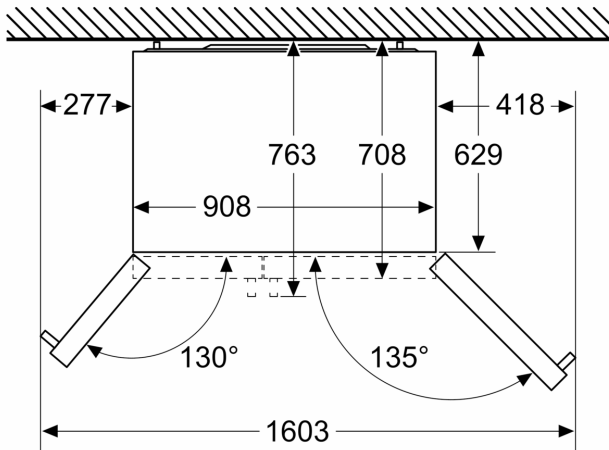

**Key features - Freezer section**

- Door trays in freezer door: 5
- To achieve the declared energy consumption, the distanceholders have to be used. As a result, the appliance depth increases by about 3.5 cm. The appliance used without the distance holder is fully functional, but has a slightly higher energy consumption.
- Dimensions: 178.7 cm H x 90.8 cm W x 70.7 cm D
- Electronic control for fridge and freezer with LED display

**Performance and Consumption**

- EU19\_EEK\_D: F
- Total Volume : 580 l
- Net Fridge Volume : 372 l
- Net Freezer Volume : 208 l
- Freezing capacity 24h : 12 kg
- Annual Energy Consumption: 413 kWh/a

**Series 4, American side by side,  
178.7 x 90.8 cm, Stainless steel  
(with anti-fingerprint)  
KAN93VIFPG**

Measurements in mm

Measurements in mm

A	a	b
≤ 600	50	50
600 < A ≤ 650	50	50
650 < A ≤ 700	53	96
> 700	277	418

**A:** Kitchen cabinet or worktop depth

**B:** Wall  
Drawers can be pulled out with door open to 90°

Drawers can be taken out with door completely opened

Measurements in mm