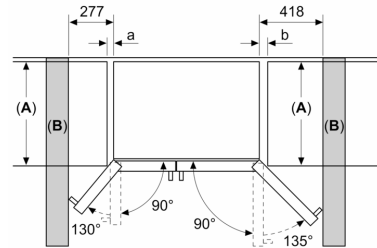

**Key features - Freezer section**

- Door trays in freezer door: 5
- To achieve the declared energy consumption, the distanceholders have to be used. As a result, the appliance depth increases by about 3.5 cm. The appliance used without the distance holder is fully functional, but has a slightly higher energy consumption.
- Dimensions: 178.7 cm H x 90.8 cm W x 70.7 cm D
- Electronic control for fridge and freezer with LED display

**Performance and Consumption**

- EU19\_EEK\_D: F
- Total Volume : 580 l
- Net Fridge Volume : 372 l
- Net Freezer Volume : 208 l
- Freezing capacity 24h : 12 kg
- Annual Energy Consumption: 413 kWh/a

**Series 4, American side by side,  
178.7 x 90.8 cm, Stainless steel  
(with anti-fingerprint)  
KAN93VIFPG**

Measurements in mm

Measurements in mm

A	a	b
≤ 600	50	50
600 < A ≤ 650	50	50
650 < A ≤ 700	53	96
> 700	277	418

**A:** Kitchen cabinet or worktop depth

**B:** Wall  
Drawers can be pulled out with door open to 90°

Drawers can be taken out with door completely opened

Measurements in mm