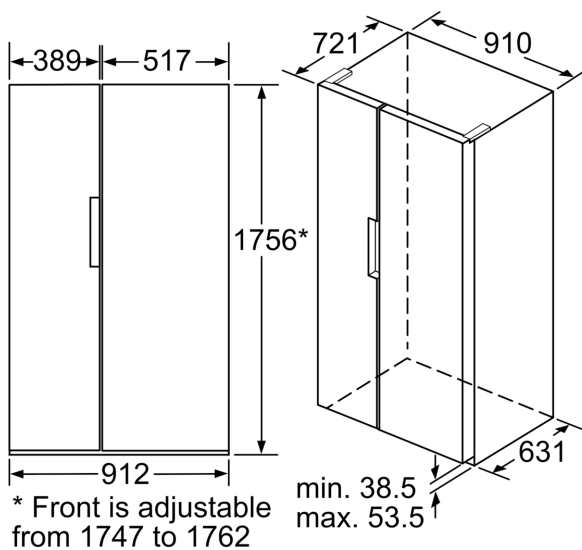

- Door shelves in fridge door: 2 large and 3 small
- 3 x egg tray, 2 x cold accumulator
- 1 dairy compartment in door
- Bright interior LED fridge light
- Bottle rack

Key features - Freezer section

- 2 freezer drawers, drawers on telescopic rails (partially extendable)
- Twist ice dispenser in freezer
- Door trays in freezer door: 5
- To achieve the declared energy consumption, the distanceholders have to be used. As a result, the appliance depth increases by about 3.5 cm. The appliance used without the distance holder is fully functional, but has a slightly higher energy consumption.
- Dimensions: 175.6 cm H x 91.2 cm W x 73.2 cm D

**Series 8, 175.6 x 91.2 cm, Black
KAN92LB35**

Chilling drawers can be pulled out completely at a door opening angle of 122°
measurements in mm

X_1 (unit depth)	a	b
600	39	39
650	39	53
700	39	85
X_2 (wall)	39	300

measurements in mm

* Front is adjustable
from 1747 to 1762

min. 38.5
max. 53.5

measurements in mm