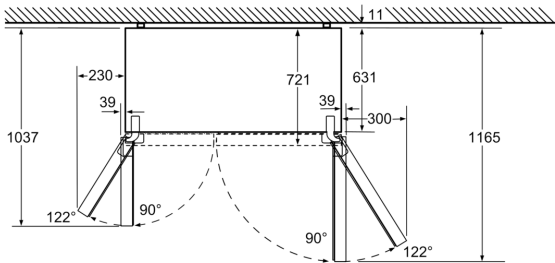

- Door shelves in fridge door: 2 large and 3 small
- 3 x egg tray, 2 x cold accumulator
- 1 dairy compartment in door
- Bright interior LED fridge light
- Bottle rack

Key features - Freezer section

- 2 freezer drawers, drawers on telescopic rails (partially extendable)
- Twist ice dispenser in freezer
- Door trays in freezer door: 5
- To achieve the declared energy consumption, the distanceholders have to be used. As a result, the appliance depth increases by about 3.5 cm. The appliance used without the distance holder is fully functional, but has a slightly higher energy consumption.
- Dimensions: 175.6 cm H x 91.2 cm W x 73.2 cm D

**Series 8, 175.6 x 91.2 cm, Black
KAN92LB35**

Chilling drawers can be pulled out completely at a door opening angle of 122°
measurements in mm

X_1 (unit depth)	a	b
600	39	39
650	39	53
700	39	85
X_2 (wall)	39	300

measurements in mm

* Front is adjustable
from 1747 to 1762

min. 38.5
max. 53.5

measurements in mm