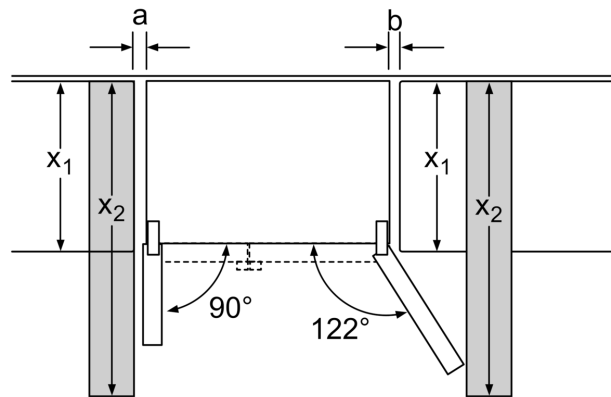

- Door shelves in fridge door: 2 large and 3 small
- 3 x egg tray, 2 x cold accumulator
- 1 dairy compartment in door
- Bright interior LED fridge light
- Bottle rack

Key features - Freezer section

- 2 freezer drawers, drawers on telescopic rails (partially extendable)
- Twist ice dispenser in freezer
- Door trays in freezer door: 5
- To achieve the declared energy consumption, the distanceholders have to be used. As a result, the appliance depth increases by about 3.5 cm. The appliance used without the distance holder is fully functional, but has a slightly higher energy consumption.
- Dimensions: 175.6 cm H x 91.2 cm W x 73.2 cm D

**Series 8, 175.6 x 91.2 cm, Black
KAN92LB35**

Chilling drawers can be pulled out completely at a door opening angle of 122°
measurements in mm

X_1 (unit depth)	a	b
600	39	39
650	39	53
700	39	85
X_2 (wall)	39	300

measurements in mm

* Front is adjustable
from 1747 to 1762

min. 38.5
max. 53.5

measurements in mm