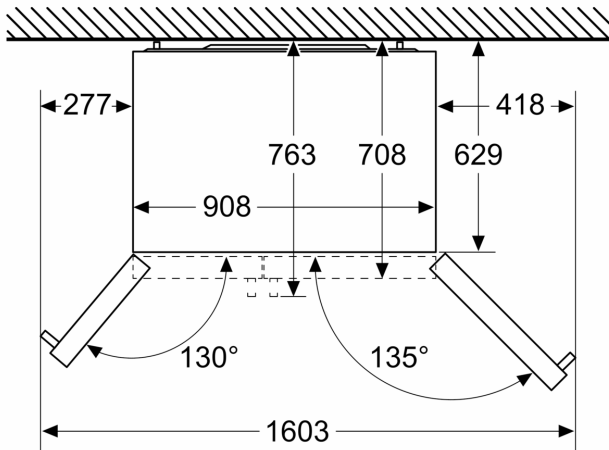

Key features - Fridge section

- 4 height adjustable feet

Dimension and installation

- Dimensions: 178.7 cm H x 90.8 cm W x 70.7 cm D
- 220 - 240 V

Key features - Freezer section

- 1 x connection hose, 3 x egg tray

**Series 6, American side by side,
178.7 x 90.8 cm, Stainless steel
(with anti-fingerprint)
KAG93AIEPG**

Measurements in mm

Measurements in mm

A	a	b
≤ 600	50	50
600 < A ≤ 650	50	50
650 < A ≤ 700	53	96
> 700	277	418

A: Kitchen cabinet or worktop depth

B: Wall
Drawers can be pulled out with door open to 90°

Drawers can be taken out with door completely opened

measurements in mm

Specifications

A	Front is adjustable from 1783 to 1792
B	Cabinet depth
C	Depth incl. door, without handle
D	Depth incl. door, with handle
E	Water connection to the appliance