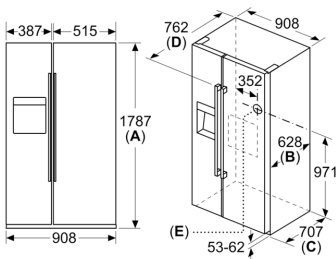

Key features - Fridge section

- 4 height adjustable feet

Dimension and installation

- Dimensions: 178.7 cm H x 90.8 cm W x 70.7 cm D
- 220 - 240 V

Key features - Freezer section

- 1 x connection hose, 3 x egg tray

**Series 6, American side by side,
178.7 x 90.8 cm, Stainless steel
(with anti-fingerprint)
KAG93AIEPG**

Measurements in mm

Measurements in mm

A	a	b
≤ 600	50	50
600 < A ≤ 650	50	50
650 < A ≤ 700	53	96
> 700	277	418

A: Kitchen cabinet or worktop depth

B: Wall
Drawers can be pulled out with door open to 90°

Drawers can be taken out with door completely opened

measurements in mm

Specifications

A	Front is adjustable from 1783 to 1792
B	Cabinet depth
C	Depth incl. door, without handle
D	Depth incl. door, with handle
E	Water connection to the appliance