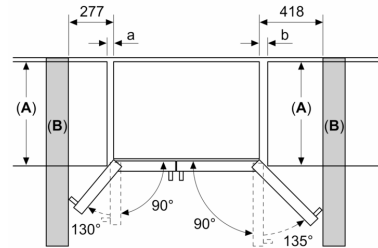

Key features - Fridge section

- 4 height adjustable feet

Dimension and installation

- Dimensions: 178.7 cm H x 90.8 cm W x 70.7 cm D
- 220 - 240 V

Key features - Freezer section

- 1 x connection hose, 3 x egg tray

**Series 6, American side by side,
178.7 x 90.8 cm, Stainless steel
(with anti-fingerprint)
KAG93AIEPG**

Measurements in mm

Measurements in mm

A	a	b
≤ 600	50	50
600 < A ≤ 650	50	50
650 < A ≤ 700	53	96
> 700	277	418

A: Kitchen cabinet or worktop depth

B: Wall
Drawers can be pulled out with door open to 90°

Drawers can be taken out with door completely opened

measurements in mm

Specifications

A	Front is adjustable from 1783 to 1792
B	Cabinet depth
C	Depth incl. door, without handle
D	Depth incl. door, with handle
E	Water connection to the appliance