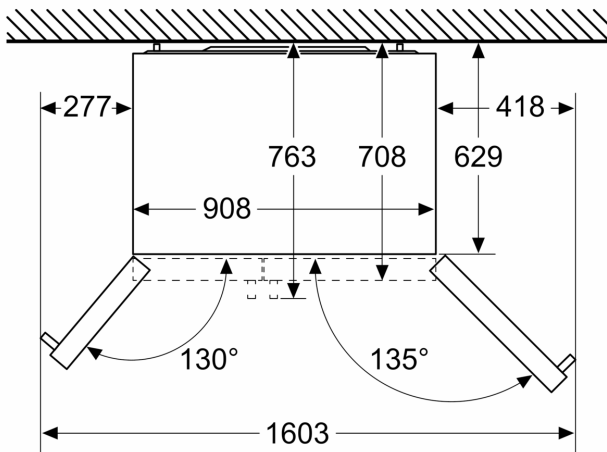

Key features - Fridge section

- 4 height adjustable feet

Dimension and installation

- Dimensions: 178.7 cm H x 90.8 cm W x 70.7 cm D
- Connection value 240 W
- 220 - 240 V

Key features - Freezer section

- 1 x connection hose, 3 x egg tray

**Series 6, American side by side,
178.7 x 90.8 cm, Stainless steel
(with anti-fingerprint)
KAD93VIFPG**

Measurements in mm

Measurements in mm

A	a	b
≤ 600	50	50
600 < A ≤ 650	50	50
650 < A ≤ 700	53	96
> 700	277	418

A: Kitchen cabinet or worktop depth

B: Wall
Drawers can be pulled out with door open to 90°

Drawers can be taken out with door completely opened

measurements in mm

Specifications

A	Front is adjustable from 1783 to 1792
B	Cabinet depth
C	Depth incl. door, without handle
D	Depth incl. door, with handle
E	Water connection to the appliance