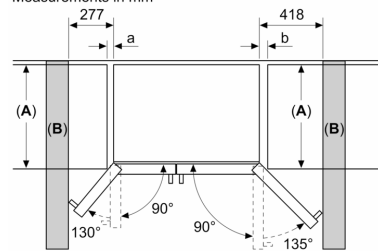

Key features - Fridge section

- 4 height adjustable feet

Dimension and installation

- Dimensions: 178.7 cm H x 90.8 cm W x 70.7 cm D
- Connection value 240 W
- 220 - 240 V

Key features - Freezer section

- 1 x connection hose, 3 x egg tray

**Series 6, American side by side,
178.7 x 90.8 cm, Stainless steel
(with anti-fingerprint)
KAD93VIFPG**

Measurements in mm

Measurements in mm

A	a	b
≤ 600	50	50
600 < A ≤ 650	50	50
650 < A ≤ 700	53	96
> 700	277	418

A: Kitchen cabinet or worktop depth

B: Wall
Drawers can be pulled out with door open to 90°

Drawers can be taken out with door completely opened

measurements in mm

Specifications

A	Front is adjustable from 1783 to 1792
B	Cabinet depth
C	Depth incl. door, without handle
D	Depth incl. door, with handle
E	Water connection to the appliance