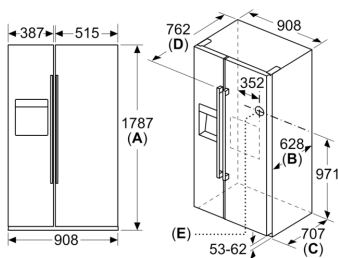

Key features - Fridge section

- 4 height adjustable feet

Dimension and installation

- Dimensions: 178.7 cm H x 90.8 cm W x 70.7 cm D
- Connection value 240 W
- 220 - 240 V

Key features - Freezer section

- 1 x connection hose, 3 x egg tray

**Series 6, American side by side,
178.7 x 90.8 cm, Stainless steel
(with anti-fingerprint)
KAD93VIFPG**

Measurements in mm

Measurements in mm

A	a	b
≤ 600	50	50
600 < A ≤ 650	50	50
650 < A ≤ 700	53	96
> 700	277	418

A: Kitchen cabinet or worktop depth

B: Wall
Drawers can be pulled out with door open to 90°

Drawers can be taken out with door completely opened

measurements in mm

Specifications

A	Front is adjustable from 1783 to 1792
B	Cabinet depth
C	Depth incl. door, without handle
D	Depth incl. door, with handle
E	Water connection to the appliance