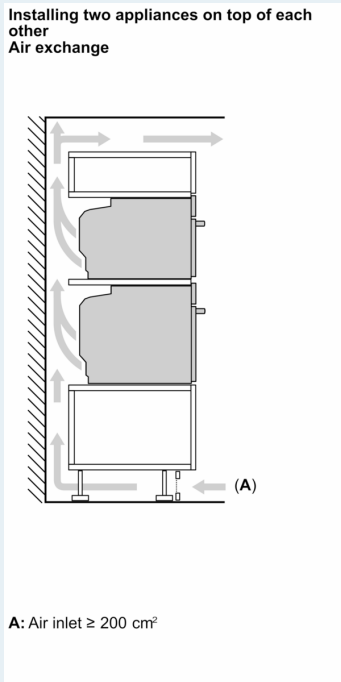

#### Technical information

- 120 cm Cable length
- Nominal voltage: 220 - 240 V
- Total connected load electric: 3.6 KW
- Energy efficiency rating (acc. EU Nr. 65/2014): A+
- Energy consumption per cycle in conventional mode:0.87 kWh
- Energy consumption per cycle in fan-forced convection mode:0.69 kWh
- Number of cavities: Main cavity Heat source: electrical Cavity volume:71 litres

#### Performance/technical information

- Appliance dimension (hxwxh): 595 mm x 594 mm x 548 mm
- Niche dimension (hxwxh): 585 mm - 595 mm x 560 mm - 568 mm x 550 mm
- Please refer to the dimensions provided in the installation manual

**IQ700, Built-in oven with steam function, 60 x 60 cm, Black HS736G1B1B**

Dimensioned drawings

If the appliance will be installed underneath a hob, the following worktop thicknesses (including substructure if necessary) must be taken into account.

Hob type	min. worktop thickness	
	fitted	flush
Induction hob	37 mm	38 mm
Full surface Induction hob	47 mm	48 mm
Gas hob	30 mm	38 mm
Electric hob	27 mm	30 mm

Dimensioned drawings