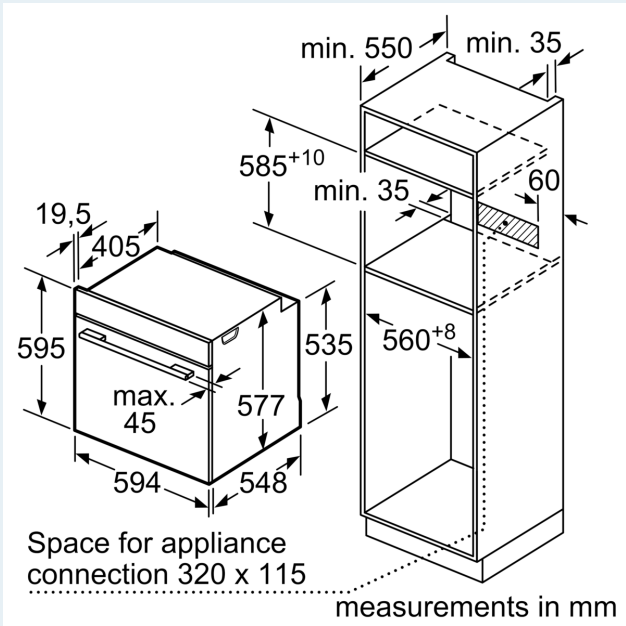

#### Technical information

- 120 cm Cable length
- Nominal voltage: 220 - 240 V
- Total connected load electric: 3.6 KW
- Energy efficiency rating (acc. EU Nr. 65/2014): A+
- Energy consumption per cycle in conventional mode:0.87 kWh
- Energy consumption per cycle in fan-forced convection mode:0.69 kWh
- Number of cavities: Main cavity Heat source: electrical Cavity volume:71 litres

#### Performance/technical information

- Appliance dimension (hxwxh): 595 mm x 594 mm x 548 mm
- Niche dimension (hxwxh): 585 mm - 595 mm x 560 mm - 568 mm x 550 mm
- Please refer to the dimensions provided in the installation manual

**IQ700, Built-in oven with steam function, 60 x 60 cm, Black HS736G1B1B**

Dimensioned drawings

If the appliance will be installed underneath a hob, the following worktop thicknesses (including substructure if necessary) must be taken into account.

Hob type	min. worktop thickness	
	fitted	flush
Induction hob	37 mm	38 mm
Full surface Induction hob	47 mm	48 mm
Gas hob	30 mm	38 mm
Electric hob	27 mm	30 mm

Dimensioned drawings