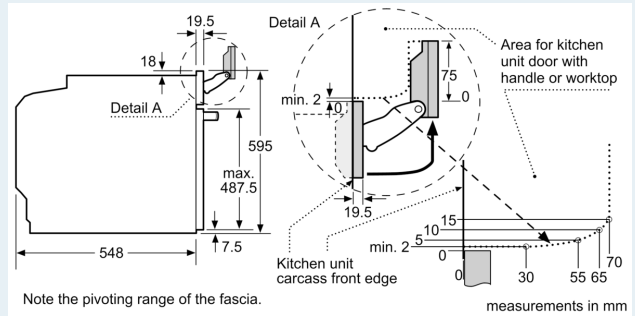

#### Technical information

- 120 cm Cable length
- Nominal voltage: 220 - 240 V
- Total connected load electric: 3.6 KW
- Energy efficiency rating (acc. EU Nr. 65/2014): A+
- Energy consumption per cycle in conventional mode:0.87 kWh
- Energy consumption per cycle in fan-forced convection mode:0.69 kWh
- Number of cavities: Main cavity Heat source: electrical Cavity volume:71 litres

#### Performance/technical information

- Appliance dimension (hxwxh): 595 mm x 594 mm x 548 mm
- Niche dimension (hxwxh): 585 mm - 595 mm x 560 mm - 568 mm x 550 mm
- Please refer to the dimensions provided in the installation manual

**IQ700, Built-in oven with steam function, 60 x 60 cm, Black HS736G1B1B**

Dimensioned drawings

If the appliance will be installed underneath a hob, the following worktop thicknesses (including substructure if necessary) must be taken into account.

Hob type	min. worktop thickness	
	fitted	flush
Induction hob	37 mm	38 mm
Full surface Induction hob	47 mm	48 mm
Gas hob	30 mm	38 mm
Electric hob	27 mm	30 mm

Dimensioned drawings