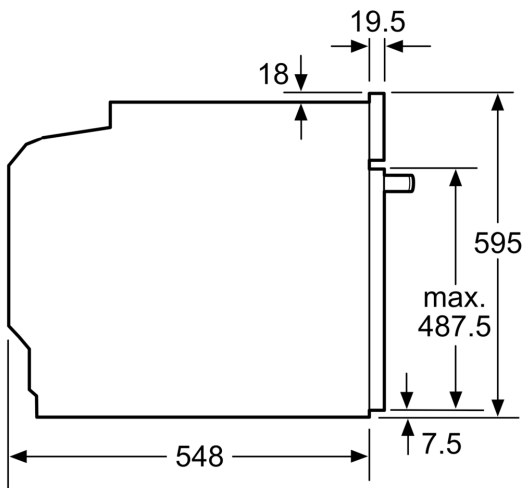

Accessories

- 2 x combination grid, 1 x universal pan
- 1 level telescopic shelf, pyrolitic proof

Technical information

- Cavity volume: 67 litres
- Temperature range 30 °C - 275 °C
- Total connected load electric: 3.6 KW
- 120 cm Cable length

- Nominal voltage: 220 - 240 V
- Appliance dimension (hxwx): 595 mm x 594 mm x 548 mm
- Niche dimension (hxwx): 585 mm - 595 mm x 560 mm - 568 mm x 550 mm
- Please refer to the dimensions provided in the installation manual

**IQ700, Built-in oven with
microwave-function, 60 x 60 cm,
Stainless steel
HM678G4S6B**

Dimensioned drawings

measurements in mm

If the appliance will be installed underneath a hob, the following worktop thicknesses (including substructure if necessary) must be taken into account.

Hob type	min. worktop thickness	
	fitted	flush
Induction hob	37 mm	38 mm
Full surface Induction hob	47 mm	48 mm
Gas hob	30 mm	38 mm
Electric hob	27 mm	30 mm

measurements in mm

measurements in mm