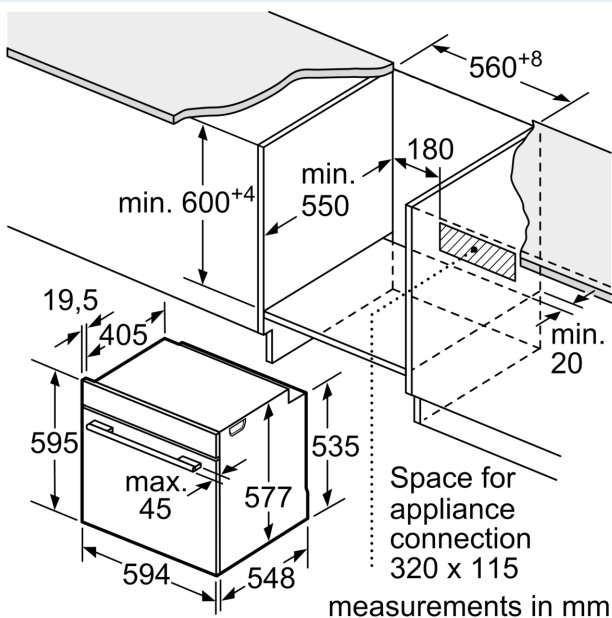

Accessories

- 2 x combination grid, 1 x universal pan
- 1 level telescopic shelf, pyrolitic proof

Technical information

- Cavity volume: 67 litres
- Temperature range 30 °C - 275 °C
- Total connected load electric: 3.6 KW
- 120 cm Cable length

- Nominal voltage: 220 - 240 V
- Appliance dimension (hxwx): 595 mm x 594 mm x 548 mm
- Niche dimension (hxwx): 585 mm - 595 mm x 560 mm - 568 mm x 550 mm
- Please refer to the dimensions provided in the installation manual

**IQ700, Built-in oven with
microwave-function, 60 x 60 cm,
Stainless steel
HM678G4S6B**

Dimensioned drawings

measurements in mm

If the appliance will be installed underneath a hob, the following worktop thicknesses (including substructure if necessary) must be taken into account.

Hob type	min. worktop thickness	
	fitted	flush
Induction hob	37 mm	38 mm
Full surface Induction hob	47 mm	48 mm
Gas hob	30 mm	38 mm
Electric hob	27 mm	30 mm

measurements in mm

measurements in mm