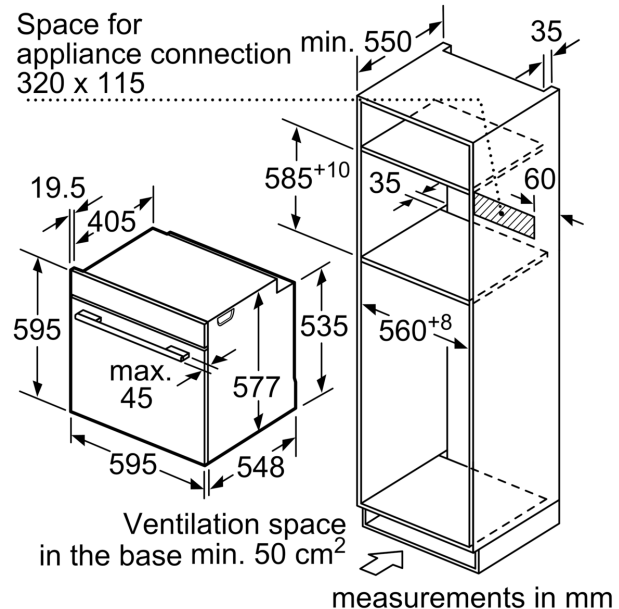

Accessories

- 2 x combination grid, 1 x universal pan
- 1 level telescopic shelf, pyrolitic proof

Technical information

- Cavity volume: 67 litres
- Temperature range 30 °C - 275 °C
- Total connected load electric: 3.6 KW
- 120 cm Cable length

- Nominal voltage: 220 - 240 V
- Appliance dimension (hxwx): 595 mm x 594 mm x 548 mm
- Niche dimension (hxwx): 585 mm - 595 mm x 560 mm - 568 mm x 550 mm
- Please refer to the dimensions provided in the installation manual

**IQ700, Built-in oven with
microwave-function, 60 x 60 cm,
Stainless steel
HM678G4S6B**

Dimensioned drawings

measurements in mm

If the appliance will be installed underneath a hob, the following worktop thicknesses (including substructure if necessary) must be taken into account.

Hob type	min. worktop thickness	
	fitted	flush
Induction hob	37 mm	38 mm
Full surface Induction hob	47 mm	48 mm
Gas hob	30 mm	38 mm
Electric hob	27 mm	30 mm

measurements in mm

measurements in mm