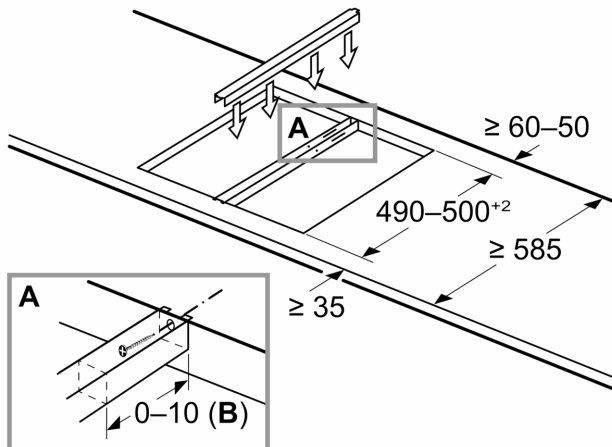

Connecting strip HEZ394301

Technical Data

Dimensions of the packed product (HxWxD): 65 x 155 x 600 mm
Pallet dimensions: 107.5 x 80.0 x 120.0
Standard number of units per pallet: 150
Net weight: 0.5 kg
Gross weight: 0.7 kg
EAN code: 4242002480183

Connecting strip HEZ394301

Measurements in mm
Assembly kit (HEZ394301) for Domino

B: Dependent on the cut-out depth