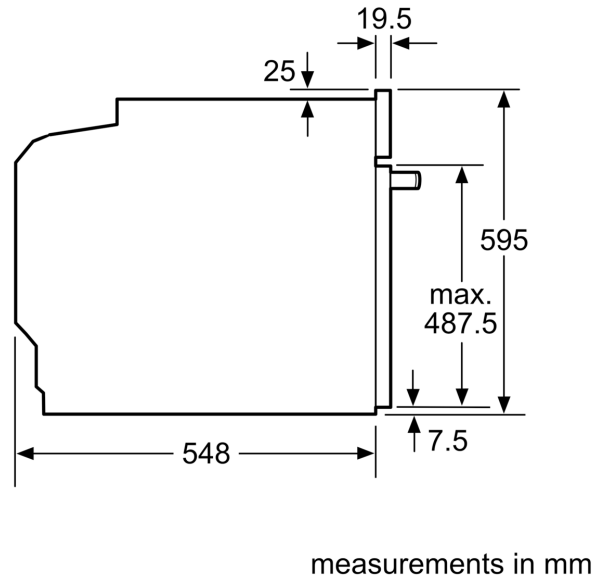

Accessories

- 1 set of level independent telescopic rails, Stop function
- 1 x universal pan, 2 x combination grid

Performance/technical information

- Energy efficiency rating (acc. EU Nr. 65/2014): A
- Energy consumption per cycle in conventional mode:0.97 kWh
- Energy consumption per cycle in fan-forced convection mode:0.81 kWh
- Number of cavities: Main cavity Heat source: electrical Cavity volume:71 litre capacity
- 120 cm Cable length
- Total connected load electric: 2.99 KW
- Temperature range 50 °C - 275 °C
- Nominal voltage: 220 - 240 V
- Appliance dimension (hxwxh): 595 mm x 594 mm x 548 mm
- Niche dimension (hxwxh): 585 mm - 595 mm x 560 mm - 568 mm x 550 mm
- Please refer to the dimensions provided in the installation manual

**Series 6, Built-in oven, 60 x 60 cm,
Stainless steel
HBA5570S0B**

Measurements in mm

A: 19.5 mm
B: Space for appliance connection 320 x 115 mm

Installation with a hob.