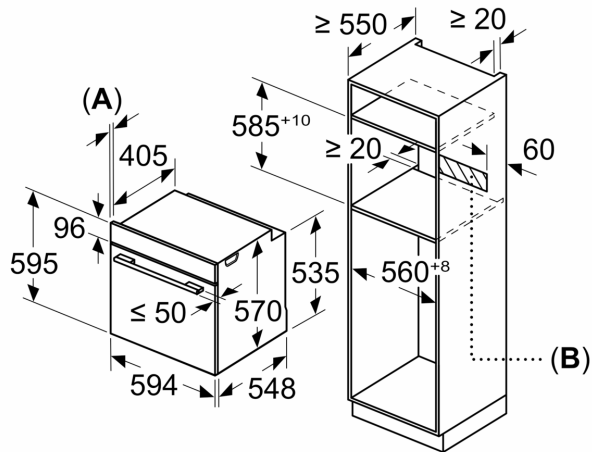

Accessories

- 1 set of level independent telescopic rails, Stop function
- 1 x universal pan, 2 x combination grid

Performance/technical information

- Energy efficiency rating (acc. EU Nr. 65/2014): A
- Energy consumption per cycle in conventional mode:0.97 kWh
- Energy consumption per cycle in fan-forced convection mode:0.81 kWh
- Number of cavities: Main cavity Heat source: electrical Cavity volume:71 litre capacity
- 120 cm Cable length
- Total connected load electric: 2.99 KW
- Temperature range 50 °C - 275 °C
- Nominal voltage: 220 - 240 V
- Appliance dimension (hxwxh): 595 mm x 594 mm x 548 mm
- Niche dimension (hxwxh): 585 mm - 595 mm x 560 mm - 568 mm x 550 mm
- Please refer to the dimensions provided in the installation manual

**Series 6, Built-in oven, 60 x 60 cm,
Stainless steel
HBA5570S0B**

Measurements in mm

A: 19.5 mm
B: Space for appliance connection 320 x 115 mm

Installation with a hob.