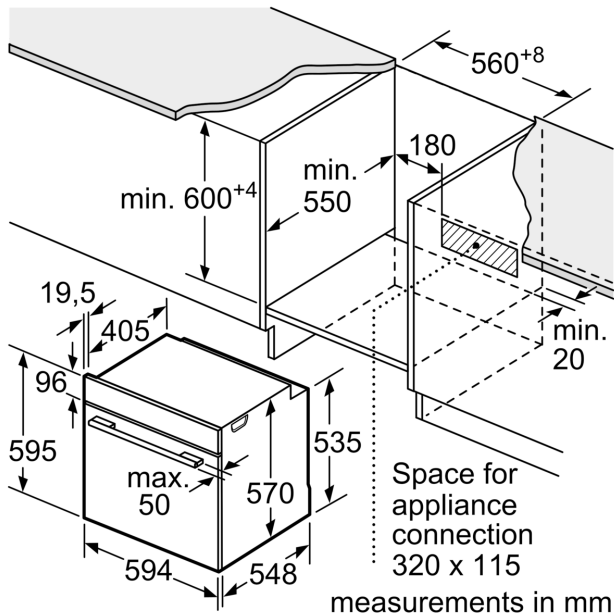

Accessories

- 1 set of level independent telescopic rails, Stop function
- 1 x universal pan, 2 x combination grid

Performance/technical information

- Energy efficiency rating (acc. EU Nr. 65/2014): A
- Energy consumption per cycle in conventional mode:0.97 kWh
- Energy consumption per cycle in fan-forced convection mode:0.81 kWh
- Number of cavities: Main cavity Heat source: electrical Cavity volume:71 litre capacity
- 120 cm Cable length
- Total connected load electric: 2.99 KW
- Temperature range 50 °C - 275 °C
- Nominal voltage: 220 - 240 V
- Appliance dimension (hxwxh): 595 mm x 594 mm x 548 mm
- Niche dimension (hxwxh): 585 mm - 595 mm x 560 mm - 568 mm x 550 mm
- Please refer to the dimensions provided in the installation manual

**Series 6, Built-in oven, 60 x 60 cm,
Stainless steel
HBA5570S0B**

Measurements in mm

A: 19.5 mm
B: Space for appliance connection 320 x 115 mm

Installation with a hob.