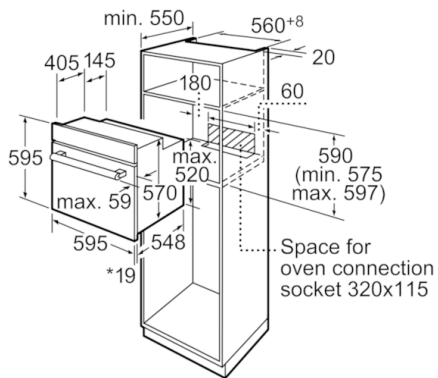

Technical Data

Color / Material Front :	Black
Built-in / Free-standing :	Built-in
Integrated Cleaning system :	No
Dimensions of the product (mm) :	595 x 595 x 548
Dimensions of the packed product (HxWxD) (mm) :	670 x 680 x 660
Control Panel Material :	metal lacquered
Door Material :	Glass
Net weight (kg) :	33.306
Usable volume (of cavity) - cavity 1 (l) :	66
Cooking method :	Defrost, Full width variable grill, Hot Air, Hot air grilling
First cavity material :	Enamelled
Temperature control :	mechanical
Number of interior lights :	1
Approval certificates :	CE, VDE
Length electrical supply cord (cm) :	134
EAN code :	4242002723648
Number of cavities (2010/30/EC) :	1
Energy efficiency class (2010/30/EC) :	A
Energy consumption per cycle forced air convection (2010/30/EC) :	0.84
Energy efficiency index (2010/30/EC) :	101.2
Electrical connection rating (W) :	2900
Current (A) :	13
Voltage (V) :	220-240
Frequency (Hz) :	50; 60
Plug type :	no plug

Programmes/functions

- 4 cooking functions:
3D hot air, defrost, full width variable grill, hot air grilling

Performance/technical information

- Oven capacity: 67 litre
- -20%

Standard accessories

- Full width enamelled pan
- Wire pan insert
- Wire shelf

Serie | 6 Ovens
Classixx
**Built-in single 3D hot air oven
HBA13B160B black**

*20 mm for metal fascias

Measurements in mm

*20 mm for metal fascias

Measurements in mm

* 20 mm for metal fascias

Dimensions in mm