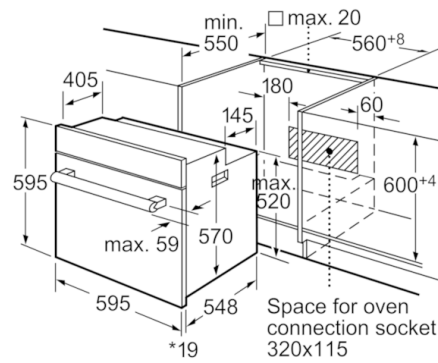

Technical Data

Color / Material Front :	Black
Built-in / Free-standing :	Built-in
Integrated Cleaning system :	No
Dimensions of the product (mm) :	595 x 595 x 548
Dimensions of the packed product (HxWxD) (mm) :	670 x 680 x 660
Control Panel Material :	metal lacquered
Door Material :	Glass
Net weight (kg) :	33.306
Usable volume (of cavity) - cavity 1 (l) :	66
Cooking method :	Defrost, Full width variable grill, Hot Air, Hot air grilling
First cavity material :	Enamelled
Temperature control :	mechanical
Number of interior lights :	1
Approval certificates :	CE, VDE
Length electrical supply cord (cm) :	134
EAN code :	4242002723648
Number of cavities (2010/30/EC) :	1
Energy efficiency class (2010/30/EC) :	A
Energy consumption per cycle forced air convection (2010/30/EC) :	0.84
Energy efficiency index (2010/30/EC) :	101.2
Electrical connection rating (W) :	2900
Current (A) :	13
Voltage (V) :	220-240
Frequency (Hz) :	50; 60
Plug type :	no plug

Programmes/functions

- 4 cooking functions:
3D hot air, defrost, full width variable grill, hot air grilling

Performance/technical information

- Oven capacity: 67 litre
- -20%

Standard accessories

- Full width enamelled pan
- Wire pan insert
- Wire shelf

Serie | 6 Ovens
Classixx
**Built-in single 3D hot air oven
HBA13B160B black**

*20 mm for metal fascias

Measurements in mm

*20 mm for metal fascias

Measurements in mm

* 20 mm for metal fascias

Dimensions in mm