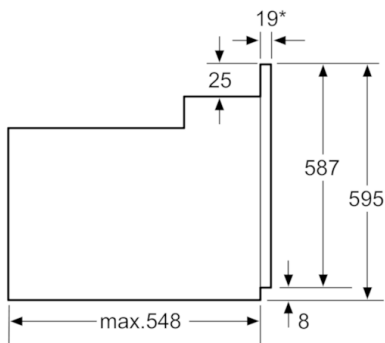

Technical Data

Color / Material Front :	Black
Built-in / Free-standing :	Built-in
Integrated Cleaning system :	No
Dimensions of the product (mm) :	595 x 595 x 548
Dimensions of the packed product (HxWxD) (mm) :	670 x 680 x 660
Control Panel Material :	metal lacquered
Door Material :	Glass
Net weight (kg) :	33.306
Usable volume (of cavity) - cavity 1 (l) :	66
Cooking method :	Defrost, Full width variable grill, Hot Air, Hot air grilling
First cavity material :	Enamelled
Temperature control :	mechanical
Number of interior lights :	1
Approval certificates :	CE, VDE
Length electrical supply cord (cm) :	134
EAN code :	4242002723648
Number of cavities (2010/30/EC) :	1
Energy efficiency class (2010/30/EC) :	A
Energy consumption per cycle forced air convection (2010/30/EC) :	0.84
Energy efficiency index (2010/30/EC) :	101.2
Electrical connection rating (W) :	2900
Current (A) :	13
Voltage (V) :	220-240
Frequency (Hz) :	50; 60
Plug type :	no plug

Programmes/functions

- 4 cooking functions:
3D hot air, defrost, full width variable grill, hot air grilling

Performance/technical information

- Oven capacity: 67 litre
- -20%

Standard accessories

- Full width enamelled pan
- Wire pan insert
- Wire shelf

Serie | 6 Ovens
Classixx
**Built-in single 3D hot air oven
HBA13B160B black**

*20 mm for metal fascias

Measurements in mm

*20 mm for metal fascias

Measurements in mm

* 20 mm for metal fascias

Dimensions in mm