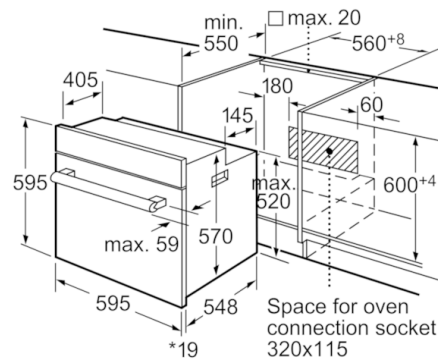

**Technical Data**

Color / Material Front :	White
Built-in / Free-standing :	Built-in
Integrated Cleaning system :	No
Dimensions of the product (mm) :	595 x 595 x 548
Dimensions of the packed product (HxWxD) (mm) :	670 x 680 x 660
Control Panel Material :	metal lacquered
Door Material :	Glass
Net weight (kg) :	33.306
Usable volume (of cavity) - cavity 1 (l) :	66
Cooking method :	Defrost, Full width variable grill, Hot Air, Hot air grilling
First cavity material :	Enamelled
Temperature control :	mechanical
Number of interior lights :	1
Approval certificates :	CE, VDE
Length electrical supply cord (cm) :	134
EAN code :	4242002723631
Number of cavities (2010/30/EC) :	1
Energy efficiency class (2010/30/EC) :	A
Energy consumption per cycle forced air convection (2010/30/EC) :	0.84
Energy efficiency index (2010/30/EC) :	101.2
Electrical connection rating (W) :	2900
Current (A) :	13
Voltage (V) :	220-240
Frequency (Hz) :	50; 60
Plug type :	no plug

#### **Design**

- Control panel height 11.5 cm
- Standard control dials
- Push buttons
- Straight bar handle with steel handle fixing blocks
- Black handle fixing blocks
- Horizontal strip door design
- Drop down door

#### **Standard accessories**

- Full width enamelled pan
- Wire pan insert
- Wire shelf

Serie | 6 Ovens

Classixx

Built-in single 3D hot air oven  
HBA13B120B white

\*20 mm for metal fascias

Measurements in mm

\*20 mm for metal fascias

Measurements in mm

\* 20 mm for metal fascias

Dimensions in mm