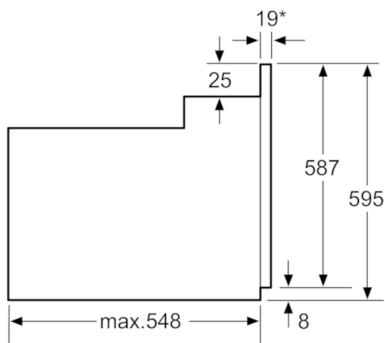

#### **Design**

- Control panel height 11.5 cm
- Standard control dials
- Push buttons
- Straight bar handle with steel handle fixing blocks
- Black handle fixing blocks
- Horizontal strip door design
- Drop down door

#### **Performance/technical information**

- Oven capacity: 67 litre
- -20%

#### **Standard accessories**

- Full width enamelled pan
- Wire pan insert
- Wire shelf

Serie | 6 Ovens

Classixx

Built-in single 3D hot air oven  
HBA13B120B white

\*20 mm for metal fascias

Measurements in mm

\*20 mm for metal fascias

Measurements in mm

\* 20 mm for metal fascias

Dimensions in mm