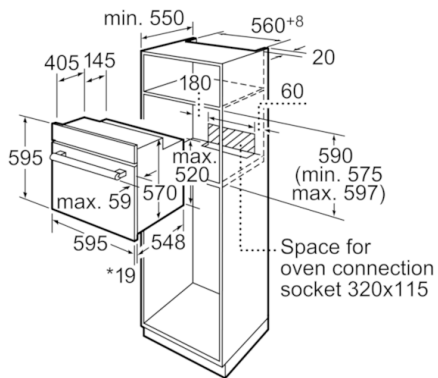

Serie | 6 Ovens

Classixx

Built-in single 3D hot air oven
HBA13B120B white

*20 mm for metal fascias

Measurements in mm