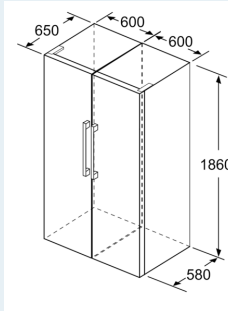

KSW36, GSD36
KSV36, KSF36, GSN36, GSV36
KSV33, GSN33, GSV33
KSV29, GSN29, GSV29
GSV24
GSN51
GSN54
GSN58

- a Height
- b Width
- c Depth with closed door w/o handle
- d Depth of cabinet w/o distance
- e Width with open door w/o handle
- f Depth with open door w/o handle