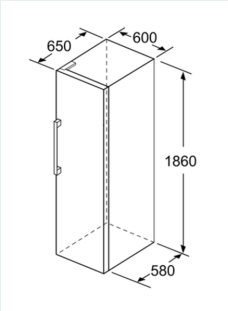

KSW36, GSD36
KSV36, KSF36, GSN36, GSV36
KSV33, GSN33, GSV33
KSV29, GSN29, GSV29
GSV24
GSN51
GSN54
GSN58

- a Height
- b Width
- c Depth with closed door w/o handle
- d Depth of cabinet w/o distance
- e Width with open door w/o handle
- f Depth with open door w/o handle