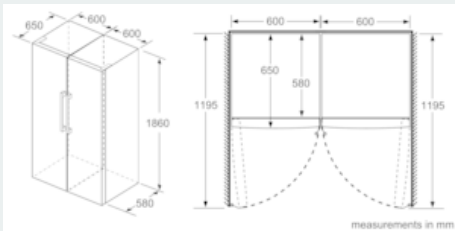

Dimension and installation

- Dimensions: 186 cm H x 60 cm W x 65 cm D

Key features - Fridge section

- Right hinged door, reversible door
- Height adjustable front feet
- Door opening: No side clearance needed at all. Full access to all drawers, door opening angle 90°.
- Connection value 75 W
- 220 - 240 V

**iQ500, free-standing freezer, 186 x 60 cm, Black stainless steel
GS36NAXFV**

Dimensioned drawings

	a	b	c	d	e	f
KSW36, GSD36	187					
KSV36, KSF36, GSN36, GSV36	186					
KSV33, GSN33, GSV33	176	60	65	58	60	119.5
KSV29, GSN29, GSV29	161					
GSV24	146					
GSN51	161					
GSN54	176	70	78	70	70	142
GSN58	191					