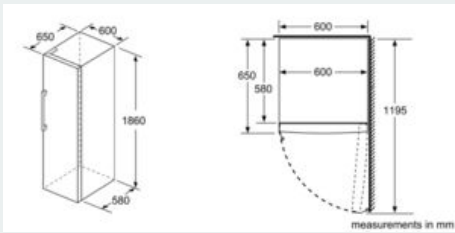

Dimension and installation

- Dimensions: 186 cm H x 60 cm W x 65 cm D

Key features - Fridge section

- Right hinged door, reversible door
- Height adjustable front feet
- Door opening: No side clearance needed at all. Full access to all drawers, door opening angle 90°.
- 220 - 240 V

iQ500, free-standing freezer, 186 x 60 cm, Black stainless steel GS36NAXFV

Dimensioned drawings

	a	b	c	d	e	f
KSW36, GSD36	187					
KSV36, KSF36, GSN36, GSV36	186					
KSV33, GSN33, GSV33	176	60	65	58	60	119.5
KSV29, GSN29, GSV29	161					
GSV24	146					
GSN41	161					
GSN54	176	70	78	70	70	142
GSN58	191					

a) Height
b) Width
c) Depth with closed door w/o handle and w/o distance part
d) Depth of cabinet w/o distance part
e) Width with open door w/o handle
f) Depth with open door w/o handle w/o distance part