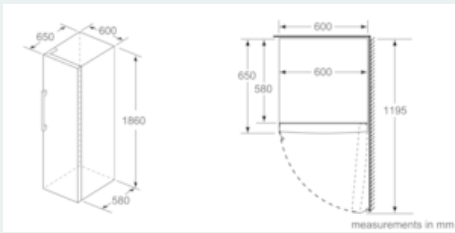

Dimension and installation

- Dimensions: 186 cm H x 60 cm W x 65 cm D

Key features - Fridge section

- Right hinged door, reversible door
- Height adjustable front feet
- Door opening: No side clearance needed at all. Full access to all drawers, door opening angle 90°.
- Connection value 75 W
- 220 - 240 V

**iQ500, free-standing freezer, 186 x 60 cm, Black stainless steel
GS36NAXFV**

Dimensioned drawings

	a	b	c	d	e	f
KSW36, GSD36	187					
KSV36, KSF36, GSN36, GSV36	186					
KSV33, GSN33, GSV33	176	60	65	58	60	119.5
KSV29, GSN29, GSV29	161					
GSV24	146					
GSN51	161					
GSN54	176	70	78	70	70	142
GSN58	191					