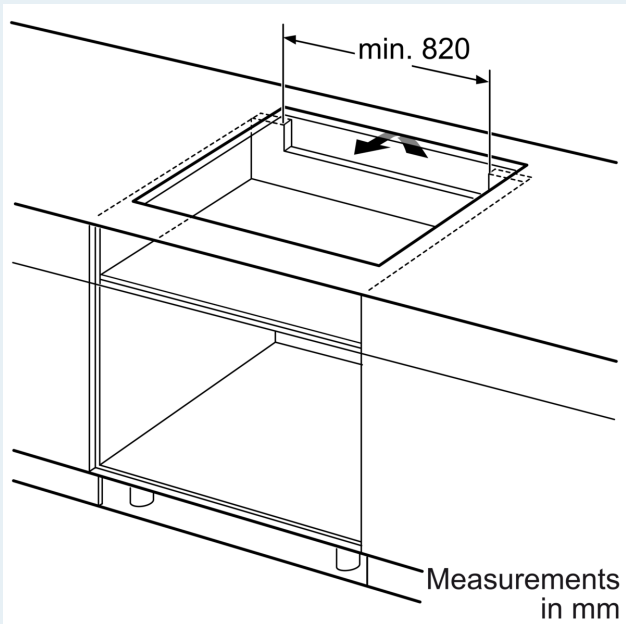

#### Installation

- Dimensions of the product (HxWxD mm): 61 x 912 x 520
- Required niche size for installation (HxWxD mm) : 61 x 880 x (490 - 500)
- Min. worktop thickness: 16 mm
- Connected load: 7.4 KW
- Connection current management (20, 16, 13, 10 Amps options): limit the maximum power if needed (depends on fuse protection of electric installation).
- Power cord: 1.5 m, Cable included

#### Accessories

- 1 x wireless temperature sensor for cooktop included

**IQ700, Induction hob, 90 cm,  
Black  
EZ977KZY1E**

Dimensioned drawings

① Ventilation gap must be present

All measurements in mm

① Ventilation gap must be present.

Measurement in mm