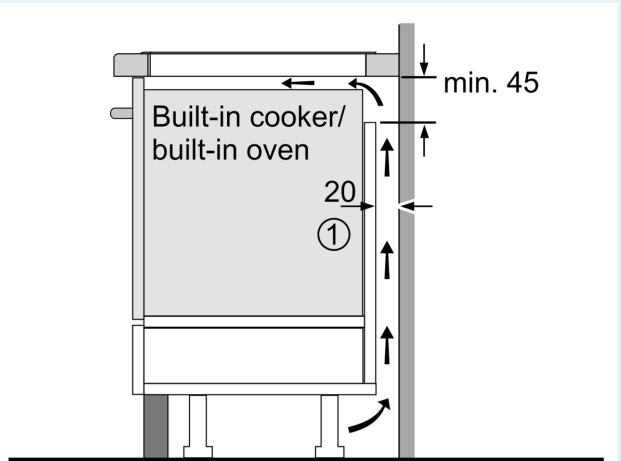

#### Installation

- Dimensions of the product (HxWxD mm): 61 x 912 x 520
- Required niche size for installation (HxWxD mm) : 61 x 880 x (490 - 500)
- Min. worktop thickness: 16 mm
- Connected load: 7.4 KW
- Connection current management (20, 16, 13, 10 Amps options): limit the maximum power if needed (depends on fuse protection of electric installation).
- Power cord: 1.5 m, Cable included

#### Accessories

- 1 x wireless temperature sensor for cooktop included

**IQ700, Induction hob, 90 cm,  
Black  
EZ977KZY1E**

Dimensioned drawings

① Ventilation gap must be present

All measurements in mm

① Ventilation gap must be present.