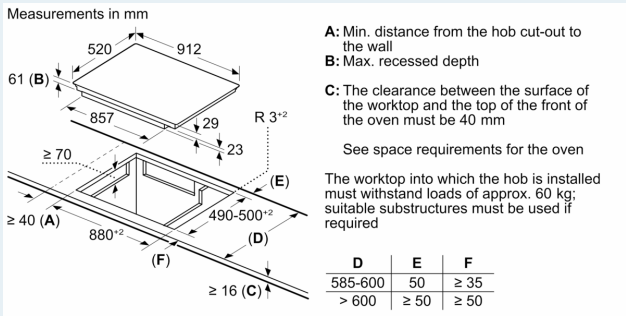

#### Installation

- Dimensions of the product (HxWxD mm): 61 x 912 x 520
- Required niche size for installation (HxWxD mm) : 61 x 880 x (490 - 500)
- Min. worktop thickness: 16 mm
- Connected load: 7.4 KW
- Connection current management (20, 16, 13, 10 Amps options): limit the maximum power if needed (depends on fuse protection of electric installation).
- Power cord: 1.5 m, Cable included

#### Accessories

- 1 x wireless temperature sensor for cooktop included

**IQ700, Induction hob, 90 cm,  
Black  
EZ977KZY1E**

Dimensioned drawings

① Ventilation gap must be present

All measurements in mm

① Ventilation gap must be present.