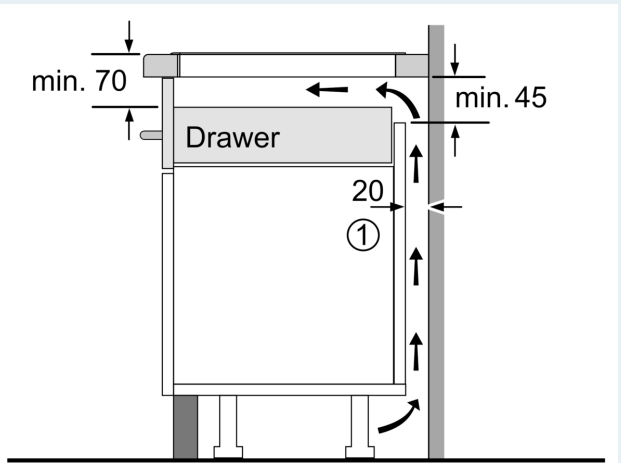

#### Installation

- Dimensions of the product (HxWxD mm): 61 x 912 x 520
- Required niche size for installation (HxWxD mm) : 61 x 880 x (490 - 500)
- Min. worktop thickness: 16 mm
- Connected load: 7.4 KW
- Connection current management (20, 16, 13, 10 Amps options): limit the maximum power if needed (depends on fuse protection of electric installation).
- Power cord: 1.5 m, Cable included

#### Accessories

- 1 x wireless temperature sensor for cooktop included

**IQ700, Induction hob, 90 cm,  
Black  
EZ977KZY1E**

Dimensioned drawings

① Ventilation gap must be present

All measurements in mm

① Ventilation gap must be present.

Measurement in mm