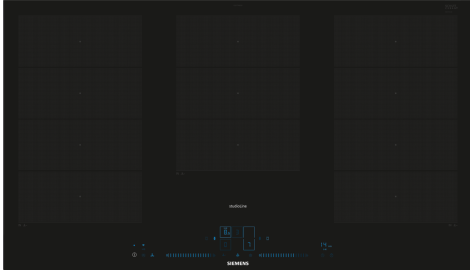

IQ700, Induction hob, 90 cm, Black EX977NXV6E

Optional accessories

HZ390011 Stainless Steel roaster with glas lid, HZ390012 Steaming Rack for Stainless Steel roaste, HZ390090 Wok Set consisting of 3 Items, HZ390210 System pan diameter 15 cm, HZ390220 System pan diameter 19 cm, HZ390230 System pan diameter 21cm, HZ390512 Teppan Yaki (large), HZ390522 Griddle Plate, HZ394301 Connecting strip, HZ9ES100 Espresso maker 4 cups, HZ9FE280 Iron pan Ø 18 / 28 cm, HZ9FF010 Flex Pan, large, HZ9FF030 Flex Pan set, 3 pcs., HZ9FF040 Flex Pan set, 4 pcs., HZ9SE030 Set of 2 pots and 1 pan, HZ9SE040 4 pieces Set, HZ9SE060 6 pieces Set, HZ9TY010 Teppan Yaki

Siemens flexInduction cooktop is designed for greater flexibility when cooking

- ✓ flexInduction – Smart cooking zone that adapts to your cookware.
- ✓ Home Connect: integrate your hob into your intelligent kitchen.
- ✓ fryingSensor Plus – No more burning or scorching your meals.
- ✓ Adjust heat levels in three steps just by moving the cookware – powerMove Plus.
- ✓ Intelligent flexZones: automatically adjusts cooking zones for maximum flexibility.

Features

Technical Data

Product name/family: ..... Cooking zone ceramic
Built-in / Free-standing: ..... Built-in
Energy input: ..... Electric
Number of cooking zones: 5
Min. required niche size for installation (HxWxD): ....51 x 880-880 x 490-500 mm
Width of the appliance: ..... 912 mm
Dimensions: ..... 51 x 912 x 520 mm
Dimensions of the packed product (HxWxD): . 130 x 1070 x 610 mm
Weight: ..... 18.9 kg
Gross weight: ..... 22.7 kg
Residual heat indicator: ..... Separate
Location of control panel: ..... Front
Basic surface material: ..... Ceramic
Color of surface: ..... Black
Length electrical supply cord: ..... 110.0 cm
EAN code: 4242003921517
Nominal power: ..... 220-240 V
Frequency: ..... 50; 60 Hz