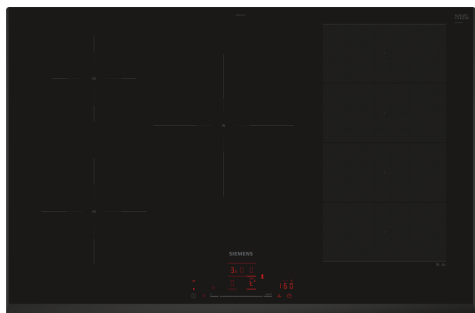

**IQ700, Induction hob, 80 cm,
Black,
EX851HVC1E**

- ✓ flexInduction – Smart cooking zone that adapts to your cookware.
- ✓ touchSlider: control the power level with a touch of your finger.
- ✓ Home Connect: integrate your hob into your intelligent kitchen.
- ✓ fryingSensor Plus: great cooking, without the burning.
- ✓ Intelligent flexZones: automatically adjusts cooking zones for maximum flexibility.

Product name/family: Cooking zone ceramic
 Built-in / Free-standing: Built-in
 Energy input: Electric
 Number of cooking zones: 5
 Min. required niche size for installation (HxWxD): 51 x 750-750 x 490-500 mm
 Width of the appliance: 802 mm
 Dimensions: 51 x 802 x 522 mm
 Dimensions of the packed product (HxWxD): ... 130 x 950 x 600 mm
 Weight: 13.5 kg
 Gross weight: 17.2 kg
 Residual heat indicator: Separate
 Location of control panel: Front
 Basic surface material: Ceramic
 Color of surface: Black
 Length electrical supply cord: 110.0 cm
 EAN code: 4242003935620
 Nominal power: 220-240 V
 Frequency: 50; 60 Hz

IQ700, Induction hob, 80 cm, Black, EX851HVC1E

- 80 cm: space for 5 pots or pans.

Flexibility of cooking zones

- flexInduction zone: use cookware of any shape or size anywhere within the 40cm long zone.
- Cooking zone front left: 180 mm, 2 KW (max. power 3.1 KW)
- Cooking zone rear left: 145 mm, 1.6 KW (max. power 2.2 KW)
- Cooking zone middle: 240 mm, 2.5 KW (max. power 3.7 KW)
- Cooking zone rear right: 200 mm, 210 mm, 2.2 KW (max power 3.7 KW)
- Cooking zone front right: 200 mm, 210 mm, 2.2 KW (max. power 3.7 KW)