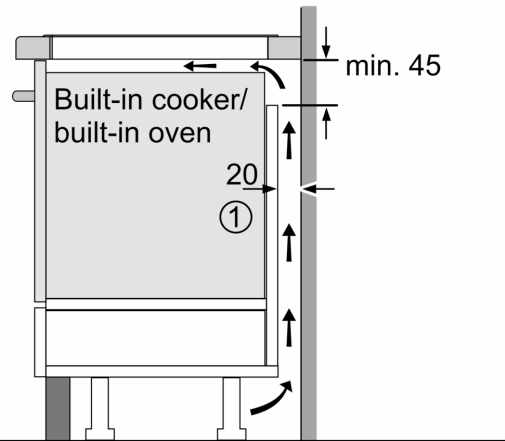

Installation

- Dimensions of the product (HxWxD mm): 51 x 802 x 522
- Required niche size for installation (HxWxD mm) : 51 x 750 x (490 - 500)
- Min. worktop thickness: 16 mm
- Connected load: 7.4 KW
- Connection current management (20, 16, 13, 10 Amps options): limit the maximum power if needed (depends on fuse protection of electric installation).

**IQ700, Induction hob, 80 cm,
Black,
EX851HVC1E**

Measurements in mm

A: Recessed depth

Measurements in mm

A: Min. distance from the hob cut-out to the wall

B: The clearance between the surface of the worktop and the top of the front of the oven must be 30 mm

See space requirements for the oven

The worktop into which the hob is installed must withstand loads of approx. 60 kg; suitable substructures must be used if required

C	D	E
585-600	50	≥ 35
> 600	≥ 50	≥ 50