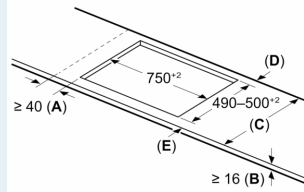

Installation

- Dimensions of the product (HxWxD mm): 51 x 802 x 522
- Required niche size for installation (HxWxD mm) : 51 x 750 x (490 - 500)
- Min. worktop thickness: 16 mm
- Connected load: 7.4 KW
- Connection current management (20, 16, 13, 10 Amps options): limit the maximum power if needed (depends on fuse protection of electric installation).

**IQ700, Induction hob, 80 cm,
Black,
EX851HVC1E**

Measurements in mm

A: Recessed depth

Measurements in mm

A: Min. distance from the hob cut-out to the wall

B: The clearance between the surface of the worktop and the top of the front of the oven must be 30 mm