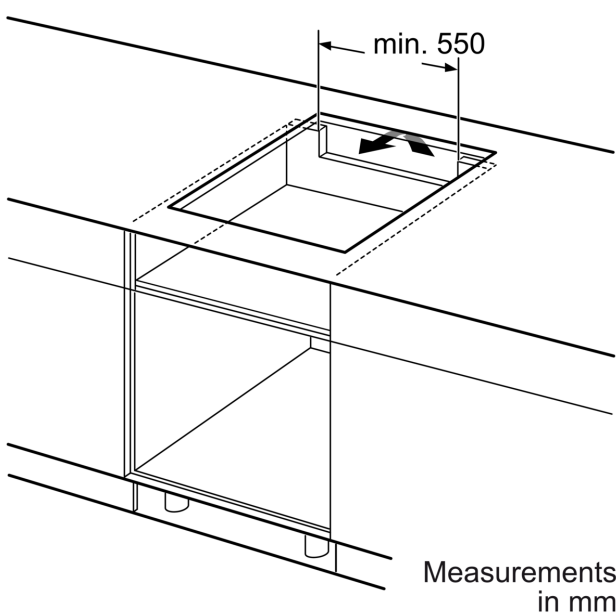

Design

- 3 sided bevelled frameless finish

Safety

- 2 stage residual heat indicators: indicates which cooking zones are still hot or warm.
- Control panel lock: prevent unintended activation of the hob.
- Pause function: pause the heating process, e.g to answer the door.
- Main on/off switch: switch off all cooking zones at the touch of a button.
- Automatic safety switch off: for safety reasons, heating stops after a preset time if not used (possible to customise).

Installation

- Dimensions of the product (HxWxD mm): 51 x 802 x 522
- Required niche size for installation (HxWxD mm) : 51 x 750 x (490 - 500)
- Min. worktop thickness: 16 mm
- Connected load: 7.4 KW
- Connection current management (20, 16, 13, 10 Amps options): limit the maximum power if needed (depends on fuse protection of electric installation).

**IQ700, Induction hob, 80 cm,
Black,
EX851HVC1E**

Measurements in mm

A: Recessed depth

Measurements in mm

A: Min. distance from the hob cut-out to the wall

B: The clearance between the surface of the worktop and the top of the front of the oven must be 30 mm

See space requirements for the oven

The worktop into which the hob is installed must withstand loads of approx. 60 kg; suitable substructures must be used if required

C	D	E
585-600	50	≥ 35
> 600	≥ 50	≥ 50