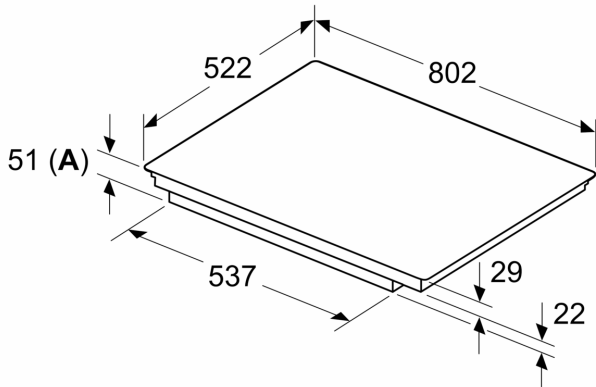

Installation

- Dimensions of the product (HxWxD mm): 51 x 802 x 522
- Required niche size for installation (HxWxD mm) : 51 x 750 x (490 - 500)
- Min. worktop thickness: 16 mm
- Connected load: 7.4 KW
- Connection current management (20, 16, 13, 10 Amps options): limit the maximum power if needed (depends on fuse protection of electric installation).

**IQ700, Induction hob, 80 cm,
Black,
EX851HVC1E**

Measurements in mm

A: Recessed depth

Measurements in mm

A: Min. distance from the hob cut-out to the wall

B: The clearance between the surface of the worktop and the top of the front of the oven must be 30 mm