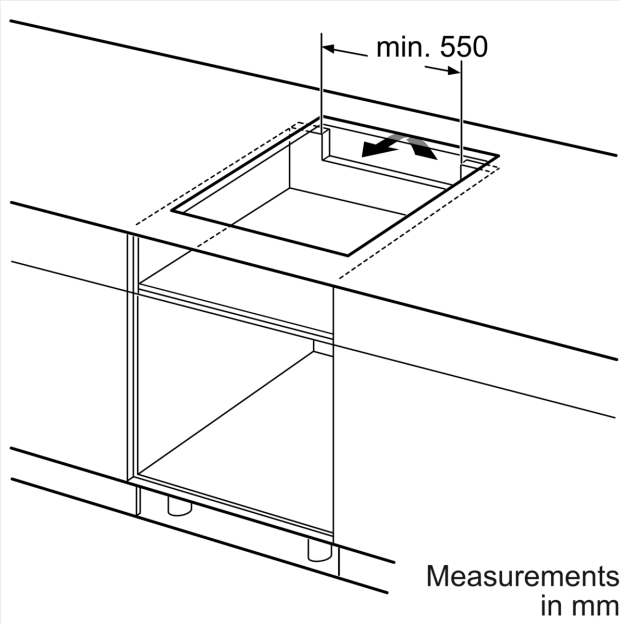

Design

- Siemens studioLine exclusive zone printing: minimalistic design thanks to dark colour of zone printing.

Safety

- 2 stage residual heat indicators: indicates which cooking zones are still hot or warm.
- Control panel lock: prevent unintended activation of the hob.
- Control panel pause: wipe overboiled liquids without unintentionally changing settings (blocking all touch buttons for 30 seconds).
- Main on/off switch: switch off all cooking zones at the touch of a button.
- Automatic safety switch off: for safety reasons, heating stops after a preset time if not used (possible to customise).
- Energy Consumption Display: shows the electricity consumption of the last cooking process.

Installation

- Dimensions of the product (HxWxD mm): 51 x 602 x 520
- Required niche size for installation (HxWxD mm) : 51 x 560 x (490 - 500)
- Min. worktop thickness: 16 mm
- Connected load: 7.4 KW
- Connection current management (20, 16, 13, 10 Amps options): limit the maximum power if needed (depends on fuse protection of electric installation).
- Power cord: 1.1 m, Cable included in packaging

**IQ700, Induction hob, 60 cm,
Black
EX677NYV6E**

Dimensioned drawings

measurements in mm

51 (B)

520

602

≥ 16 (C)

560⁺²₀ (E)

490-500⁺²₀ (D)

≥ 40 (A)

(F)

A: Minimum distance from the hob cut-out to the wall.
B: Recessed depth
C: The clearance between the surface of the worktop and the top of the front of the oven must be 30 mm. See space requirements for the oven.