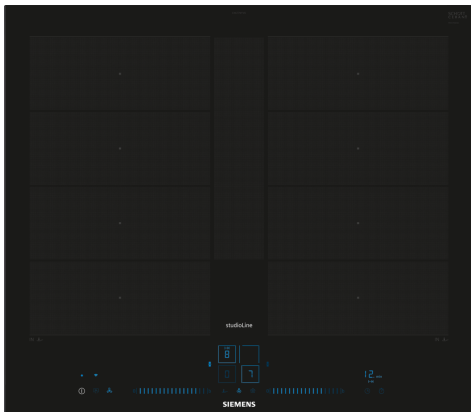

IQ700, Induction hob, 60 cm, Black EX677NYV6E

Optional accessories

HZ9FF030 Flex Pan set, 3 pcs., HZ9FF040 Flex Pan set, 4 pcs.,
HZ9SE030 Set of 2 pots and 1 pan, HZ9SE040 4 pieces Set,
HZ9SE060 6 pieces Set, HZ9TY010 Teppan Yaki, HZ32WA00
Wireless food thermometer, HZ390011 Stainless Steel roaster with
glas lid, HZ390012 Steaming Rack for Stainless Steel roaste,
HZ390210 System pan diameter 15 cm, HZ390220 System pan
diameter 19 cm, HZ390230 System pan diameter 21cm, HZ390250
System pan diameter 28 cm, HZ390512 Teppan Yaki (large),
HZ390522 Griddle Plate, HZ394301 Connecting strip, HZ9ES100
Espresso maker 4 cups, HZ9FE280 Iron pan Ø 18 / 28 cm, HZ9FF010
Flex Pan, large

Siemens flexInduction cooktop is designed for greater flexibility when cooking

- ✓ flexInduction Plus – Smart, extendable cooking zone adapts to your cookware
- ✓ Home Connect: integrate your hob into your intelligent kitchen.
- ✓ fryingSensor Plus – No more burning or scorching your meals.
- ✓ Adjust heat levels in three steps just by moving the cookware – powerMove Plus.
- ✓ Intelligent flexZones: automatically adjusts cooking zones for maximum flexibility.

Features

Technical Data

Product name/family: ..... Cooking zone ceramic
Built-in / Free-standing: ..... Built-in
Energy input: ..... Electric
Number of cooking zones: 4
Min. required niche size for installation (HxWxD): ....51 x 560-560 x 490-500 mm
Width of the appliance: ..... 602 mm
Dimensions: ..... 51 x 602 x 520 mm
Dimensions of the packed product (HxWxD): ... 130 x 753 x 610 mm
Weight: ..... 14.2 kg
Gross weight: ..... 16.5 kg
Residual heat indicator: ..... Separate
Location of control panel: ..... Front
Basic surface material: ..... Ceramic
Color of surface: ..... Black
Length electrical supply cord: ..... 110.0 cm
EAN code: 4242003921005
Nominal power: ..... 220-240 V
Frequency: ..... 50; 60 Hz