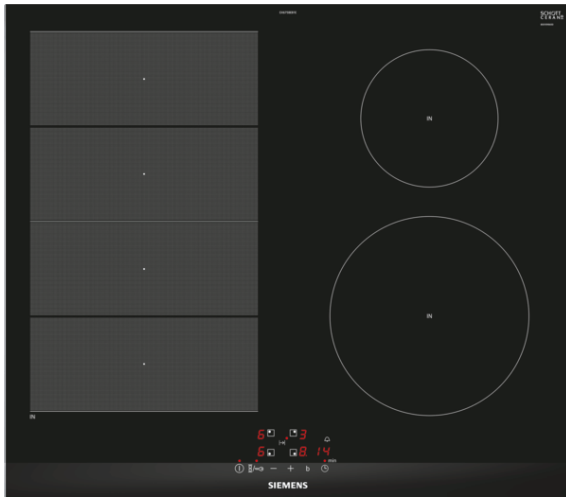

## iQ700, induction hob, 60 cm, Black EX675BEB1E

Induction hob with innovative features that enable highly flexible cooking in any situation.

- ✓ flexInduction adapts the cooking zones to different cookware and pots up to 24 cm diameter – for more flexibility.
- ✓ Shorter heating times with up to 50% more power thanks to the powerBoost function.
- ✓ Safely shuts off the cooking zone - Timer with switch-off function.

#### Technical Data

Product name/family : Cooking zone ceramic  
 Construction type : Built-in  
 Energy input : Electric  
 Total number of positions that can be used at the same time : 4  
 Required niche size for installation (HxWxD) : 51 x 560-560 x 490-500  
 Width of the appliance : 602  
 Dimensions : 51 x 602 x 520  
 Dimensions of the packed product (HxWxD) (mm) : 126 x 753 x 608  
 Net weight (kg) : 13.971  
 Gross weight (kg) : 15.2  
 Residual heat indicator : Separate  
 Location of control panel : Hob front  
 Basic surface material : Ceramic  
 Color of surface : Black  
 Approval certificates : AENOR, CE  
 Length electrical supply cord (cm) : 110  
 EAN code : 4242003830413  
 Electrical connection rating (W) : 7400  
 Voltage (V) : 220-240  
 Frequency (Hz) : 50-60

#### Power and size

- Cooking zones: 1 x Ø400 mmx240 mm,3.3 KW(max. Power levels3.7 KW) Induction or 2 x Ø 190 mm,2.2 KW(max. Powerlevels3.7 KW) Induction; 1 x Ø145 mm,1.4 KW(max. Power levels2.2 KW) Induction;1 x Ø210 mm,2.2 KW(max. Power levels3.7 KW) Induction