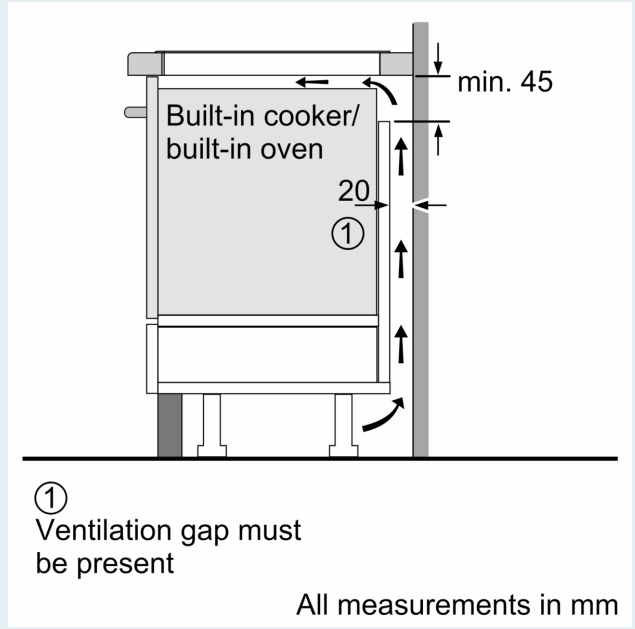

Features

Technical Data

Product name/family:	Cooking zone ceramic
Built-in / Free-standing:	Built-in
Energy input:	Electric
Number of cooking zones:	4
Min. required niche size for installation (HxWxD):	51 x 560-560 x 490-500 mm
Width of the appliance:	592 mm
Dimensions:	51 x 592 x 522 mm
Dimensions of the packed product (HxWxD): ...	126 x 753 x 603 mm
Weight:	10.1 kg
Gross weight:	12.2 kg
Residual heat indicator:	Separate
Location of control panel:	Front
Basic surface material:	Ceramic
Color of surface:	Black
Length electrical supply cord:	110.0 cm
EAN code:	4242003716557
Nominal power:	220-240 V
Frequency:	50; 60 Hz

Safety

- 2 stage residual heat indicators: indicates which cooking zones are still hot or warm.
- Control panel lock: prevent unintended activation of the hob.
- Main on/off switch: switch off all cooking zones at the touch of a button.
- Automatic safety switch off: for safety reasons, heating stops after a preset time if not used (possible to customise).

Installation

- This hob is equipped with a UK 3 pin plug for an easy plug & play installation. The plug limits the maximum power output to 3.7 KW. For higher power output, please select a hob without plug and ensure installation is carried out by a qualified electrician.
- Dimensions of the product (HxWxD mm): 51 x 592 x 522
- Required niche size for installation (HxWxD mm) : 51 x 560 x (490 - 500)
- Min. worktop thickness: 16 mm
- Connected load: 3.7 KW
- Connection current management (20, 16, 13, 10 Amps options): limit the maximum power if needed (depends on fuse protection of electric installation).

- Power cord 1.1 m UK 3 pin plug: plug and play, no electrician required for installation.

**IQ100, Induction hob, 60 cm,
Black,
EU631BEF1B**

Dimensioned drawings

Dimensioned drawings