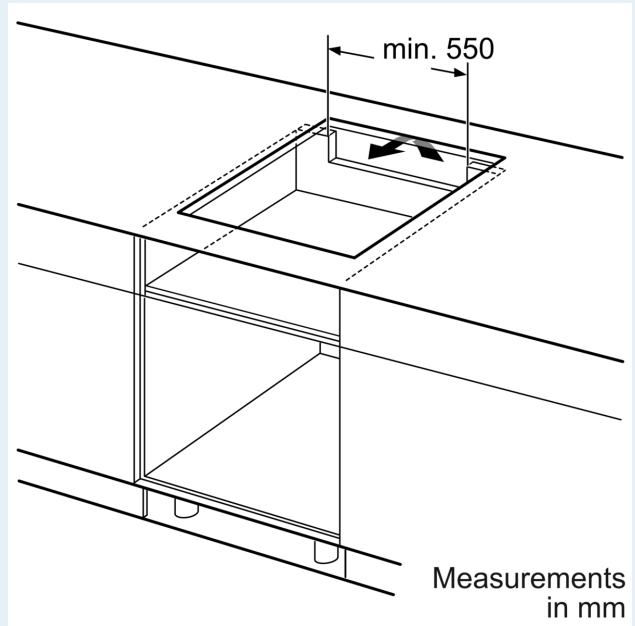

Features

Technical Data

Product name/family:	Cooking zone ceramic
Built-in / Free-standing:	Built-in
Energy input:	Electric
Number of cooking zones:	4
Min. required niche size for installation (HxWxD):	51 x 560-560 x 490-500 mm
Width of the appliance:	592 mm
Dimensions:	51 x 592 x 522 mm
Dimensions of the packed product (HxWxD): ...	126 x 753 x 603 mm
Weight:	10.1 kg
Gross weight:	12.2 kg
Residual heat indicator:	Separate
Location of control panel:	Front
Basic surface material:	Ceramic
Color of surface:	Black
Length electrical supply cord:	110.0 cm
EAN code:	4242003716557
Nominal power:	220-240 V
Frequency:	50; 60 Hz

Safety

- 2 stage residual heat indicators: indicates which cooking zones are still hot or warm.
- Control panel lock: prevent unintended activation of the hob.
- Main on/off switch: switch off all cooking zones at the touch of a button.
- Automatic safety switch off: for safety reasons, heating stops after a preset time if not used (possible to customise).

Installation

- This hob is equipped with a UK 3 pin plug for an easy plug & play installation. The plug limits the maximum power output to 3.7 KW. For higher power output, please select a hob without plug and ensure installation is carried out by a qualified electrician.
- Dimensions of the product (HxWxD mm): 51 x 592 x 522
- Required niche size for installation (HxWxD mm) : 51 x 560 x (490 - 500)
- Min. worktop thickness: 16 mm
- Connected load: 3.7 KW
- Connection current management (20, 16, 13, 10 Amps options): limit the maximum power if needed (depends on fuse protection of electric installation).

- Power cord 1.1 m UK 3 pin plug: plug and play, no electrician required for installation.

**IQ100, Induction hob, 60 cm,
Black,
EU631BEF1B**

Dimensioned drawings

Dimensioned drawings