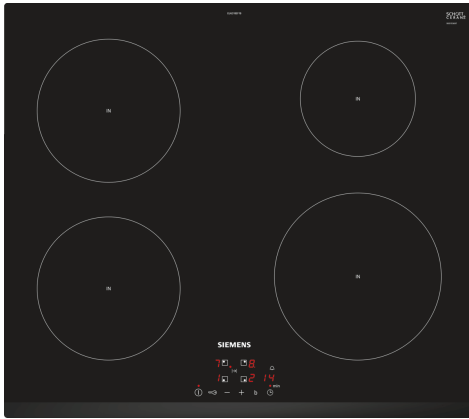

IQ100, Induction hob, 60 cm, Black, EU631BEF1B

Optional accessories

HZ390090	Wok Set consisting of 3 Items
HZ9FE280	Iron pan Ø 18 / 28 cm
HZ9SE030	Set of 2 pots and 1 pan
HZ9SE040	4 pieces Set
HZ9SE060	6 pieces Set

Features

Technical Data

Product name/family:	Cooking zone ceramic
Built-in / Free-standing:	Built-in
Energy input:	Electric
Number of cooking zones:	4
Min. required niche size for installation (HxWxD):	51 x 560-560 x 490-500 mm
Width of the appliance:	592 mm
Dimensions:	51 x 592 x 522 mm
Dimensions of the packed product (HxWxD): ...	126 x 753 x 603 mm
Weight:	10.1 kg
Gross weight:	12.2 kg
Residual heat indicator:	Separate
Location of control panel:	Front
Basic surface material:	Ceramic
Color of surface:	Black
Length electrical supply cord:	110.0 cm
EAN code:	4242003716557
Nominal power:	220-240 V
Frequency:	50; 60 Hz

IQ100, Induction hob, 60 cm, Black, EU631BEF1B

Features

Design

- Bevel front
- 60 cm: space for 4 pots or pans.

Flexibility of cooking zones

- Cooking zone front left: 180 mm, 1.8 KW (max. power 3 KW)
- Cooking zone rear left: 180 mm, 1.8 KW (max. power 3 KW)
- Cooking zone rear right: 145 mm, 1.4 KW (max power 2.2 KW)
- Cooking zone front right: 210 mm, 2.2 KW (max. power 3 KW)

Usage convenience

- touchControl: control the power with imprinted +/- touch buttons.
- 17 power levels: precisely adapt the heat with 17 power levels (9 main levels and 8 intermediate levels).
- Timer for all zones
- : switches off the cooking zone at the end of the time set (e.g. for boiled eggs).
- Acoustic Signal
- : an alarm sounds at the end of the time set (e.g. for pasta).