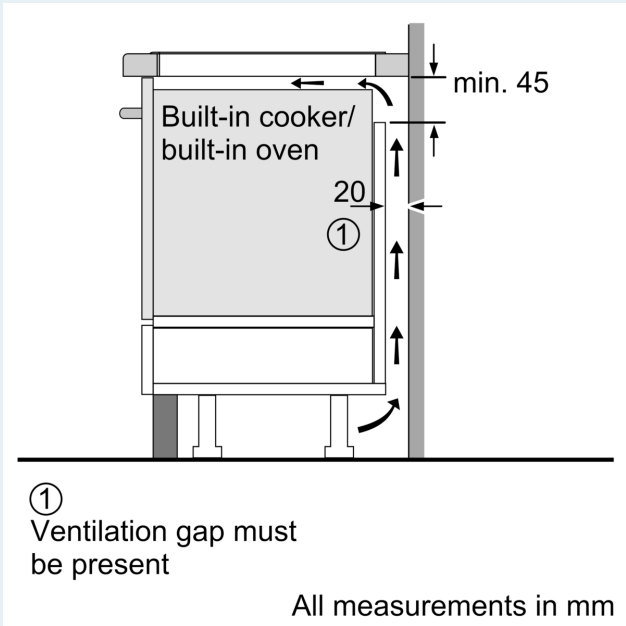

Features

Technical Data

Product name/family:	Cooking zone ceramic
Built-in / Free-standing:	Built-in
Energy input:	Electric
Number of cooking zones:	4
Min. required niche size for installation (HxWxD):	51 x 560-560 x 490-500 mm
Width of the appliance:	592 mm
Dimensions:	51 x 592 x 522 mm
Dimensions of the packed product (HxWxD): ...	126 x 753 x 603 mm
Weight:	10.1 kg
Gross weight:	12.2 kg
Residual heat indicator:	Separate
Location of control panel:	Front
Basic surface material:	Ceramic
Color of surface:	Black
Length electrical supply cord:	110.0 cm
EAN code:	4242003716557
Nominal power:	220-240 V
Frequency:	50; 60 Hz

Safety

- 2 stage residual heat indicators: indicates which cooking zones are still hot or warm.
- Control panel lock: prevent unintended activation of the hob.
- Main on/off switch: switch off all cooking zones at the touch of a button.
- Automatic safety switch off: for safety reasons, heating stops after a preset time if not used (possible to customise).

Installation

- This hob is equipped with a UK 3 pin plug for an easy plug & play installation. The plug limits the maximum power output to 3.7 KW. For higher power output, please select a hob without plug and ensure installation is carried out by a qualified electrician.
- Dimensions of the product (HxWxD mm): 51 x 592 x 522
- Required niche size for installation (HxWxD mm) : 51 x 560 x (490 - 500)
- Min. worktop thickness: 16 mm
- Connected load: 3.7 KW
- Connection current management (20, 16, 13, 10 Amps options): limit the maximum power if needed (depends on fuse protection of electric installation).

- Power cord 1.1 m UK 3 pin plug: plug and play, no electrician required for installation.

**IQ100, Induction hob, 60 cm,
Black,
EU631BEF1B**

Dimensioned drawings

Dimensioned drawings