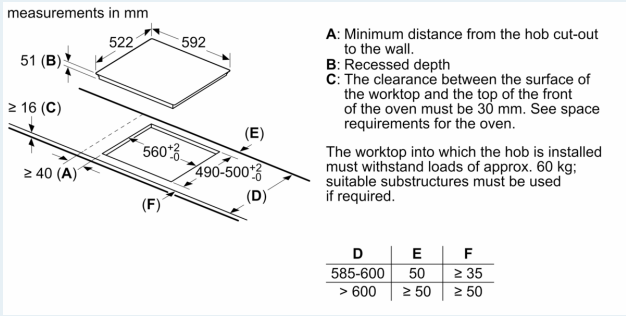

**IQ100, Induction hob, 60 cm,
Black,
EU631BEF1B**

Dimensioned drawings