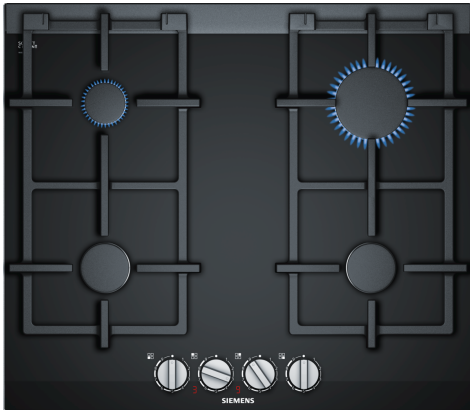

## IQ700, Gas hob, 60 cm, Ceramic, Black ER6A6PD70

Optional accessories	
HZ298105	Simmer plate
HZ298114	Small pot support

Gas cooktop with stepFlame Technology for precise flame control in nine steps.

- ✓ stepFlame Technology – Precise flame control with nine different settings.
- ✓ The 7-segment display informs about the chosen power level.
- ✓ Dishwasher-proof pan supports – Cut the time you spend cleaning the hob.
- ✓ High-quality materials and workmanship – continuous cast-iron pan supports.
- ✓ Biomethane ready – Power your gas hob with renewable biomethane gas.

### Features

Technical Data	
Product name/family:	gas hob w integrated controls
Built-in / Free-standing:	Built-in
Energy input:	Gas
Number of cooking zones:	4
Type of control setting devices:	sword knobs
Min. required niche size for installation (HxWxD):	45 x 560-562 x 490-502 mm
Width of the appliance:	602 mm
Dimensions:	47 x 602 x 520 mm
Dimensions of the packed product (HxWxD):	165 x 677 x 579 mm
Weight:	11.3 kg
Gross weight:	12.5 kg
Residual heat indicator:	Separate
Location of control panel:	Front
Basic surface material:	Ceramic
Color of surface:	Black, Alu, brushed
Color of frame:	Black
Length electrical supply cord:	100.0 cm
EAN code:	4242003742754
Gas connection rating:	7700 W
Fuse protection:	3 A
Nominal power:	220-240 V
Frequency:	60; 50 Hz

## IQ700, Gas hob, 60 cm, Ceramic, Black ER6A6PD70

#### Design

- ceramic glass surface, black
- Facette front, rear and side profiles, aluminium, brushed
- Cast iron pan supports
- Low profile burner: elegant burner design