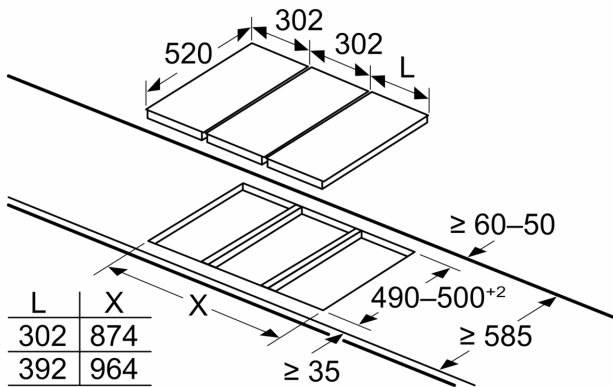

**IQ700, Domino hob, gas, 30 cm,
Ceramic, Black
ER3A6BB70**

Dimensioned drawings

Measurements in mm

If two or more elements are installed right next to one another, one or several installation kits are required (2 elements 1 installation kit, 3 elements 2 installation kits, etc.)