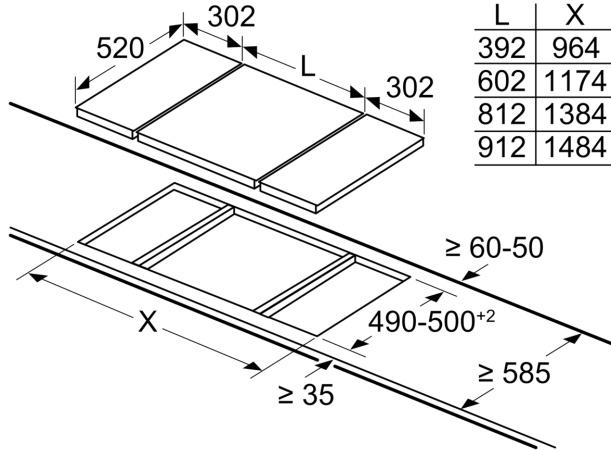

measurements in mm

When installing two Domino units right next to a hob, two assembly kits (HZ394301) are required.