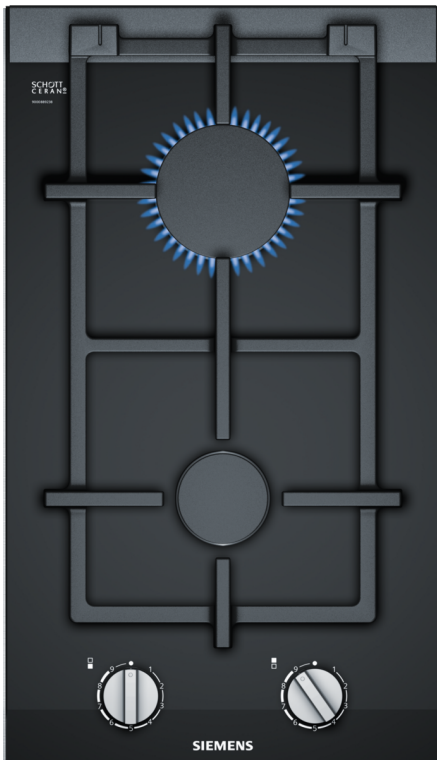

IQ700, Domino hob, gas, 30 cm, Ceramic, Black ER3A6BB70

Gas cooktop with stepFlame Technology for precise flame control in nine steps.

- ✓ stepFlame Technology – Precise flame control with nine different settings.
- ✓ Dishwasher-proof pan supports – Cut the time you spend cleaning the hob.
- ✓ High-quality materials and workmanship – continuous cast-iron pan supports.
- ✓ Biomethane ready – Power your gas hob with renewable biomethane gas.
- ✓ Siemens burner design is extremely flat in comparison to a standard burner.

Features

Technical Data

Product name/family:Vario/Domino gas hob w control
 Product name/family:Vario/Domino gas hob w control
 Built-in / Free-standing: Built-in
 Built-in / Free-standing: Built-in
 Energy input: Gas
 Energy input: Gas
 Number of cooking zones: 2
 Number of cooking zones: 2
 Min. required niche size for installation (HxWxD): 45 x 270 x 490-500 mm
 Min. required niche size for installation (HxWxD): 45 x 270 x 490-500 mm
 Width of the appliance: 302 mm
 Width of the appliance: 302 mm
 Dimensions: 47 x 302 x 520 mm
 Dimensions: 47 x 302 x 520 mm
 Dimensions of the packed product (HxWxD): ... 190 x 380 x 580 mm
 Dimensions of the packed product (HxWxD): ... 190 x 380 x 580 mm
 Weight: 6.2 kg
 Weight: 6.2 kg
 Gross weight: 7.1 kg
 Gross weight: 7.1 kg
 Residual heat indicator: Separate
 Residual heat indicator: Separate
 Location of control panel: Front
 Location of control panel: Front
 Basic surface material: Ceramic
 Basic surface material: Ceramic
 Color of surface: Black, Alu, brushed
 Color of surface: Black, Alu, brushed
 Color of frame: Black
 Color of frame: Black
 Length electrical supply cord: 100.0 cm
 Length electrical supply cord: 100.0 cm
 EAN code: 4242003925669
 EAN code: 4242003925669
 Gas connection rating: 4700 W
 Gas connection rating: 4700 W
 Fuse protection: 3 A
 Fuse protection: 3 A
 Nominal power: 220-240 V
 Nominal power: 220-240 V
 Frequency: 50; 60 Hz
 Frequency: 50; 60 Hz