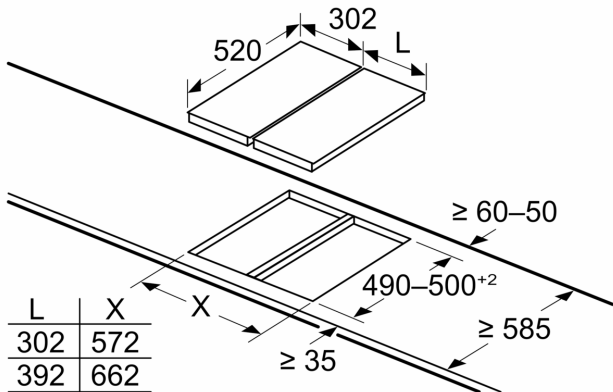

**IQ700, Domino hob, gas, 30 cm,
Ceramic, Black
ER3A6BB70**

Dimensioned drawings

Measurements in mm

If two or more elements are installed right next to one another, one or several installation kits are required (2 elements 1 installation kit, 3 elements 2 installation kits, etc.)

measurements in mm

When installing two Domino units right next to a hob, two assembly kits (HZ394301) are required.

Measurements in mm

If two or more elements are installed right next to one another, one or several installation kits are required (2 elements 1 installation kit, 3 elements 2 installation kits, etc.)

measurements in mm

Domino combination options with corresponding appliance and cut-out dimensions

Width category: 30 40 60 70 80 90
Appliance width: 302 392 602 710 812 912

	A	B	C	D	L	X
2x30	302	302	-	-	604	572
1x30, 1x40	302	392	-	-	694	662
1x30, 1x60	302	602	-	-	904	872
1x30, 1x70*	302	710	-	-	1012	980
1x30, 1x80	302	812	-	-	1114	1082
1x30, 1x90	302	912	-	-	1214	1182
2x40	392	392	-	-	784	752
1x40, 1x60	392	602	-	-	994	962
1x40, 1x70*	392	710	-	-	1102	1070
1x40, 1x80	392	812	-	-	1204	1172
1x40, 1x90	392	912	-	-	1304	1272
3x30	302	302	302	-	906	874
2x30, 1x40	302	302	392	-	996	964
2x30, 1x60	302	302	602	-	1206	1174
2x30, 1x70*	302	302	710	-	1314	1282
2x30, 1x80	302	302	812	-	1416	1384
2x30, 1x90	302	302	912	-	1516	1484
1x30, 2x40	302	392	392	-	1086	1054
1x30, 1x40, 1x60	302	392	602	-	1296	1264
1x30, 1x40, 1x70*	302	392	710	-	1404	1372
1x30, 1x40, 1x80	302	392	812	-	1506	1474
1x30, 1x40, 1x90	302	392	912	-	1606	1574
3x40	392	392	392	-	1176	1144
2x40, 1x60	392	392	602	-	1386	1354
4x30	302	302	302	302	1208	1176
3x30, 1x40	302	302	302	392	1298	1266
2x30, 2x40	302	302	392	392	1388	1356
1x30, 3x40	302	392	392	392	1478	1446
1x30, 1x75	302	750	-	-	1052	1016
1x40, 1x75	392	750	-	-	1142	1106
2x30, 1x75	302	302	750	-	1354	1318
1x30, 1x40, 1x75	302	392	750	-	1444	1408