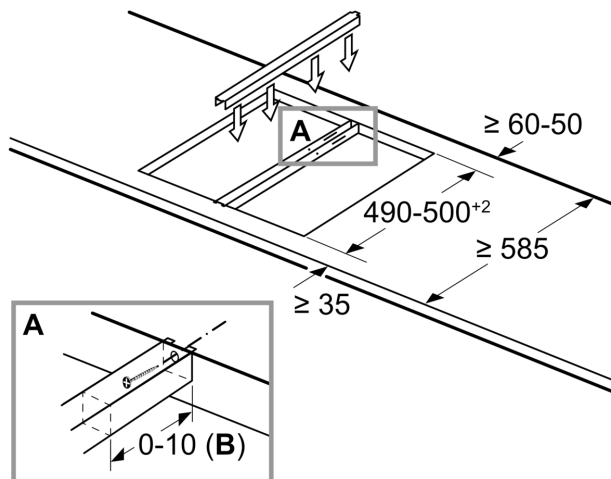

measurements in mm

When installing two Domino units right next to a hob, two assembly kits (HZ394301) are required.

Measurements in mm

If two or more elements are installed right next to one another, one or several installation kits are required (2 elements 1 installation kit, 3 elements 2 installation kits, etc.)

measurements in mm

Assembly kit (HZ394301) for Domino

B: Dependent on the cut-out depth

Dimensioned drawings

Measurements in mm

Picture for the table Domino combination possibilities with corresponding devices and cutout dimensions

measurements in mm

Domino combination options with corresponding appliance and cut-out dimensions

Width category: 30 40 60 70 80 90
Appliance width: 302 392 602 710 812 912

	A	B	C	D	L	X
2x30	302	302	-	-	604	572
1x30, 1x40	302	392	-	-	694	662
1x30, 1x60	302	602	-	-	904	872
1x30, 1x70*	302	710	-	-	1012	980
1x30, 1x80	302	812	-	-	1114	1082
1x30, 1x90	302	912	-	-	1214	1182
2x40	392	392	-	-	784	752
1x40, 1x60	392	602	-	-	994	962
1x40, 1x70*	392	710	-	-	1102	1070
1x40, 1x80	392	812	-	-	1204	1172
1x40, 1x90	392	912	-	-	1304	1272
3x30	302	302	302	-	906	874
2x30, 1x40	302	302	392	-	996	964
2x30, 1x60	302	302	602	-	1206	1174
2x30, 1x70*	302	302	710	-	1314	1282
2x30, 1x80	302	302	812	-	1416	1384
2x30, 1x90	302	302	912	-	1516	1484
1x30, 2x40	302	392	392	-	1086	1054
1x30, 1x40, 1x60	302	392	602	-	1296	1264
1x30, 1x40, 1x70*	302	392	710	-	1404	1372
1x30, 1x40, 1x80	302	392	812	-	1506	1474
1x30, 1x40, 1x90	302	392	912	-	1606	1574
3x40	392	392	392	-	1176	1144
2x40, 1x60	392	392	602	-	1386	1354
4x30	302	302	302	302	1208	1176
3x30, 1x40	302	302	302	392	1298	1266
2x30, 2x40	302	302	392	392	1388	1356
1x30, 3x40	302	392	392	392	1478	1446
1x30, 1x75	302	750	-	-	1052	1016
1x40, 1x75	392	750	-	-	1142	1106
2x30, 1x75	302	302	750	-	1354	1318
1x30, 1x40, 1x75	302	392	750	-	1444	1408