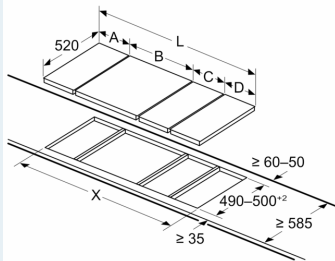

measurements in mm

Assembly kit (HZ394301) for Domino

B: Dependent on the cut-out depth

Dimensioned drawings

Measurements in mm

Picture for the table Domino combination possibilities with corresponding devices and cutout dimensions

If two or more elements are installed right next to one another, one or several installation kits are required (2 elements 1 installation kit, 3 elements 2 installation kits, etc.)

Cutout dimension (X) depending on the combination (see combination table)

measurements in mm

Domino combination options with corresponding appliance and cut-out dimensions

Width category: 30 40 60 70 80 90
Appliance width: 302 392 602 710 812 912

	A	B	C	D	L	X
2x30	302	302	-	-	604	572
1x30, 1x40	302	392	-	-	694	662
1x30, 1x60	302	602	-	-	904	872
1x30, 1x70*	302	710	-	-	1012	980
1x30, 1x80	302	812	-	-	1114	1082
1x30, 1x90	302	912	-	-	1214	1182
2x40	392	392	-	-	784	752
1x40, 1x60	392	602	-	-	994	962
1x40, 1x70*	392	710	-	-	1102	1070
1x40, 1x80	392	812	-	-	1204	1172
1x40, 1x90	392	912	-	-	1304	1272
3x30	302	302	302	-	906	874
2x30, 1x40	302	302	392	-	996	964
2x30, 1x60	302	302	602	-	1206	1174
2x30, 1x70*	302	302	710	-	1314	1282
2x30, 1x80	302	302	812	-	1416	1384
2x30, 1x90	302	302	912	-	1516	1484
1x30, 2x40	302	392	392	-	1086	1054
1x30, 1x40, 1x60	302	392	602	-	1296	1264
1x30, 1x40, 1x70*	302	392	710	-	1404	1372
1x30, 1x40, 1x80	302	392	812	-	1506	1474
1x30, 1x40, 1x90	302	392	912	-	1606	1574
3x40	392	392	392	-	1176	1144
2x40, 1x60	392	392	602	-	1386	1354
4x30	302	302	302	302	1208	1176
3x30, 1x40	302	302	302	392	1298	1266
2x30, 2x40	302	302	392	392	1388	1356
1x30, 3x40	302	392	392	392	1478	1446
1x30, 1x75	302	750	-	-	1052	1016
1x40, 1x75	392	750	-	-	1142	1106
2x30, 1x75	302	302	750	-	1354	1318
1x30, 1x40, 1x75	302	392	750	-	1444	1408