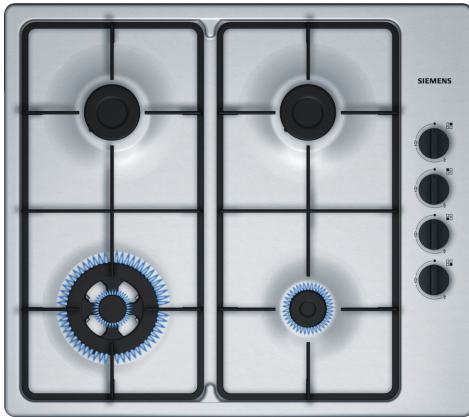

IQ100, Gas hob, 60 cm, Stainless steel EB6B5HB60

Optional accessories

HZ298105	Simmer plate
HZ298108	Wok ring
HZ298114	Small pot support

A gas cooktop with side-mounted controls.

- ✓ This wok burner with 3.3 kW of power is ideal for a wide variety of foods, even in large quantities.
- ✓ High-quality materials and workmanship – continuous cast-iron finish pan supports.
- ✓ Biomethane ready – Power your gas hob with renewable biomethane gas.
- ✓ The sword knob combines highest ease of use with modern design.
- ✓ The uniquely beautiful stainless-steel surface design.

Features

Technical Data

Product name/family: gas hob w
integrated controls
Built-in / Free-standing: Built-in
Energy input: Gas
Number of cooking zones: 4
Type of control setting devices: sword knobs
Min. required niche size for installation (HxWxD):45 x 560-562 x
480-492 mm
Width of the appliance: 580 mm
Dimensions: 56 x 580 x 510 mm
Dimensions of the packed product (HxWxD): ... 141 x 651 x 578 mm
Weight: 7.3 kg
Gross weight: 8.2 kg
Residual heat indicator: without
Location of control panel: Lateral
Basic surface material: Stainless steel
Color of surface: Stainless steel
Length electrical supply cord: 100.0 cm
EAN code:4242003687833
Gas connection rating: 7700 W
Fuse protection:3 A
Nominal power: 220-240 V
Frequency: 60; 50 Hz

IQ100, Gas hob, 60 cm, Stainless steel EB6B5HB60

Features

Design

- 580 mm
- Side control dials
- cast iron finish pan supports with rubber feet

Features

- Design co-ordinated control dials
- Ignition via control dials
- 2 piece burners

Performance/technical information

- 4 gas burners
- 2 standard, 1 economy, 1 high speed wok burner
- Front left: Wok style burner - 3.3 KW
- Rear left: Standard burner - 1.7 KW
- Rear right: Standard burner - 1.7 KW
- Front right: Economy burner - 1 KW