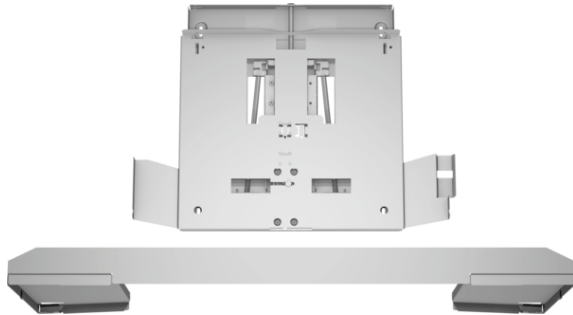

Lowering frame DSZ4960

Technical Data

Dimensions of the packed product (HxWxD) :	80 x 520 x 640 mm
Pallet dimensions :	175.0 x 80.0 x 120.0
Standard number of units per pallet :	40
Net weight :	3.9 kg
Gross weight :	6.0 kg
EAN code :	4242002882529

Lowering frame DSZ4960

Optional accessories

- Can be combined with slimline hood
- The lowering frame allows the slimline hood to disappear completely into the upper cabinet
- For assembly directly on the kitchen wall
- Suitable for 90 cm wide slimline cooker hood