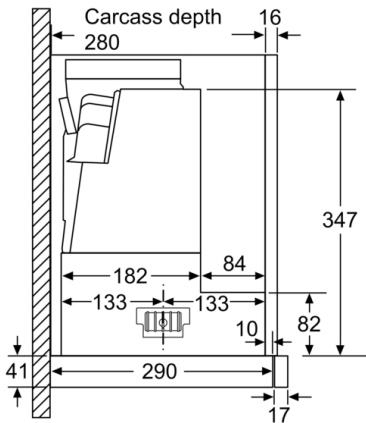

Technical Data

Typology : Pull-out
 Approval certificates : CE, VDE
 Length electrical supply cord : 175 cm
 Required niche size for installation (HxWxD) : 385mm x 524.0mm x 290mm mm
 Minimum distance above an electric hob : 430 mm
 Minimum distance above a gas hob : 650 mm
 Net weight : 10.7 kg
 Type of control : Electronic
 Maximum output air extraction : 391 m³/h
 Boost position output recirculating : 496 m³/h
 Maximum output recirculating air : 358 m³/h
 Boost position air extraction : 739 m³/h
 Number of lights : 2
 Noise level : 54 dB(A) re 1 pW
 Diameter of air outlet : 150 / 120 mm
 Grease filter material : Washable aluminium
 EAN code : 4242002918327
 Connection Rating : 146 W
 Fuse protection : 10 A
 Voltage : 220-240 V
 Frequency : 60; 50 Hz
 Plug type : GB plug
 Installation typology : Built-in

Accessories

- For recirculated extraction recirculating kit or CleanAir
recirculating kit (accessory) needed

**Serie | 4, telescopic cooker hood, 60 cm,
Silver metallic
DFS067A50B**

measurements in mm

measurements in mm

measurements in mm

measurements in mm

measurements in mm

measurements in mm

**Serie | 4, telescopic cooker hood, 60 cm,
Silver metallic
DFS067A50B**