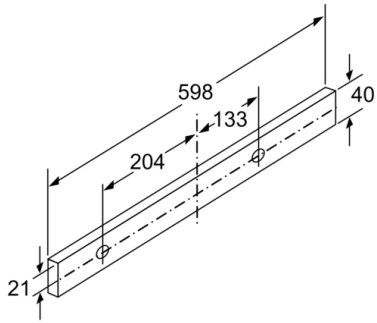

**Serie | 4, telescopic cooker hood, 60 cm,
Silver metallic
DFS067A50B**

measurements in mm