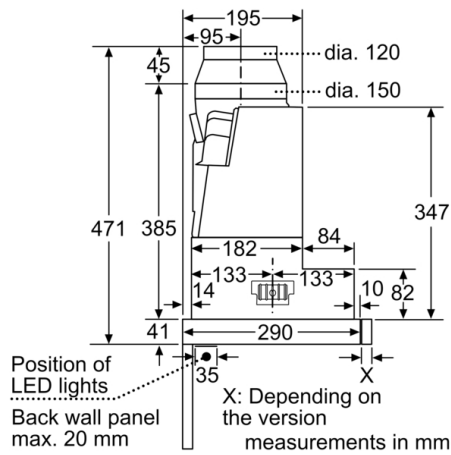

Technical Data

Typology : Pull-out
 Approval certificates : CE, VDE
 Length electrical supply cord : 175 cm
 Required niche size for installation (HxWxD) : 385mm x 524.0mm x 290mm mm
 Minimum distance above an electric hob : 430 mm
 Minimum distance above a gas hob : 650 mm
 Net weight : 10.7 kg
 Type of control : Electronic
 Maximum output air extraction : 391 m³/h
 Boost position output recirculating : 496 m³/h
 Maximum output recirculating air : 358 m³/h
 Boost position air extraction : 739 m³/h
 Number of lights : 2
 Noise level : 54 dB(A) re 1 pW
 Diameter of air outlet : 150 / 120 mm
 Grease filter material : Washable aluminium
 EAN code : 4242002918327
 Connection Rating : 146 W
 Fuse protection : 10 A
 Voltage : 220-240 V
 Frequency : 60; 50 Hz
 Plug type : GB plug
 Installation typology : Built-in

measurements in mm

measurements in mm

measurements in mm

measurements in mm

**Serie | 4, telescopic cooker hood, 60 cm,
Silver metallic
DFS067A50B**