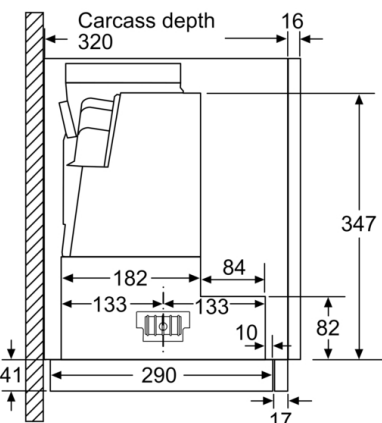

Technical Data

Typology : Pull-out
 Approval certificates : CE, VDE
 Length electrical supply cord : 175 cm
 Required niche size for installation (HxWxD) : 385mm x 524.0mm x 290mm mm
 Minimum distance above an electric hob : 430 mm
 Minimum distance above a gas hob : 650 mm
 Net weight : 10.7 kg
 Type of control : Electronic
 Maximum output air extraction : 391 m³/h
 Boost position output recirculating : 496 m³/h
 Maximum output recirculating air : 358 m³/h
 Boost position air extraction : 739 m³/h
 Number of lights : 2
 Noise level : 54 dB(A) re 1 pW
 Diameter of air outlet : 150 / 120 mm
 Grease filter material : Washable aluminium
 EAN code : 4242002918327
 Connection Rating : 146 W
 Fuse protection : 10 A
 Voltage : 220-240 V
 Frequency : 60; 50 Hz
 Plug type : GB plug
 Installation typology : Built-in

measurements in mm

measurements in mm

measurements in mm

measurements in mm

**Serie | 4, telescopic cooker hood, 60 cm,
Silver metallic
DFS067A50B**