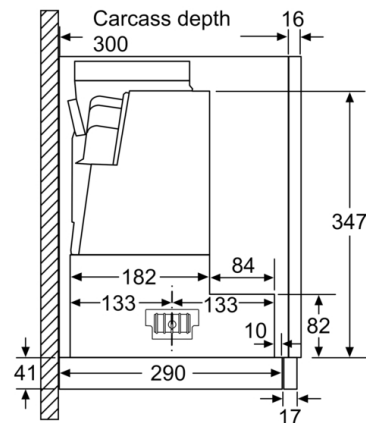

Technical Data

Typology : Pull-out
 Approval certificates : CE, VDE
 Length electrical supply cord : 175 cm
 Required niche size for installation (HxWxD) : 385mm x 524.0mm x 290mm mm
 Minimum distance above an electric hob : 430 mm
 Minimum distance above a gas hob : 650 mm
 Net weight : 10.7 kg
 Type of control : Electronic
 Maximum output air extraction : 391 m³/h
 Boost position output recirculating : 496 m³/h
 Maximum output recirculating air : 358 m³/h
 Boost position air extraction : 739 m³/h
 Number of lights : 2
 Noise level : 54 dB(A) re 1 pW
 Diameter of air outlet : 150 / 120 mm
 Grease filter material : Washable aluminium
 EAN code : 4242002918327
 Connection Rating : 146 W
 Fuse protection : 10 A
 Voltage : 220-240 V
 Frequency : 60; 50 Hz
 Plug type : GB plug
 Installation typology : Built-in

measurements in mm

measurements in mm

measurements in mm

measurements in mm

**Serie | 4, telescopic cooker hood, 60 cm,
Silver metallic
DFS067A50B**