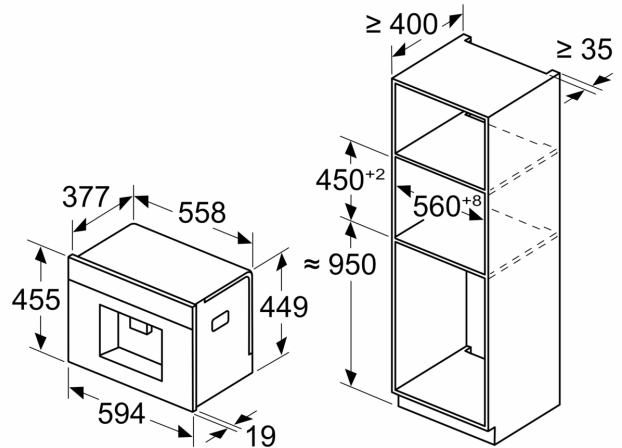

Technical Data

Built-in / Free-standing:	Built-in
Frothing nozzle:	No
Display:	No
Water protection system:	No
Portion sizes:	All cups
Dimensions:	455 x 594 x 385 mm
Dimensions of the packed product (HxWxD):	540 x 550 x 670 mm
Min. required niche size for installation (HxWxD):	449 x 558 x 376 mm
EAN code:	4242005310340
Fuse protection:	10 A
Voltage:	220-240 V
Frequency:	50/60 Hz
Plug type:	Gardy plug w/ earthing

Series 8, Fully automatic espresso machine, Black
CTL7181B0

Measurements in mm

A: 7.5 mm

Measurements in mm

Bean and water containers are removed from the front
 Recommended installation height
 950–1450 mm

Measurements in mm

Bean and water containers are removed from the front
 Recommended installation height
 950–1450 mm

Measurements in mm

Left corner installation

If using the 92° hinge limiter, the min. distance to the wall is only 100 mm