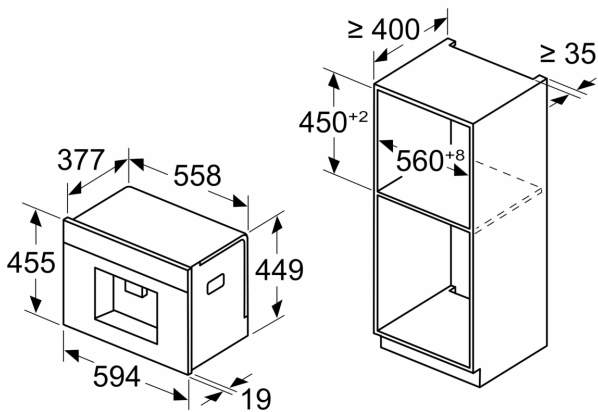

Technical Data

Built-in / Free-standing:	Built-in
Frothing nozzle:	No
Display:	No
Water protection system:	No
Portion sizes:	All cups
Dimensions:	455 x 594 x 385 mm
Dimensions of the packed product (HxWxD):	540 x 550 x 670 mm
Min. required niche size for installation (HxWxD):	449 x 558 x 376 mm
EAN code:	4242005310340
Fuse protection:	10 A
Voltage:	220-240 V
Frequency:	50/60 Hz
Plug type:	Gardy plug w/ earthing

Series 8, Fully automatic espresso machine, Black
CTL7181B0

Measurements in mm

A: 7.5 mm

Measurements in mm

Bean and water containers are removed from the front
 Recommended installation height
 950–1450 mm

Measurements in mm

Bean and water containers are removed from the front
 Recommended installation height
 950–1450 mm

Measurements in mm

Left corner installation

If using the 92° hinge limiter, the min. distance to the wall is only 100 mm