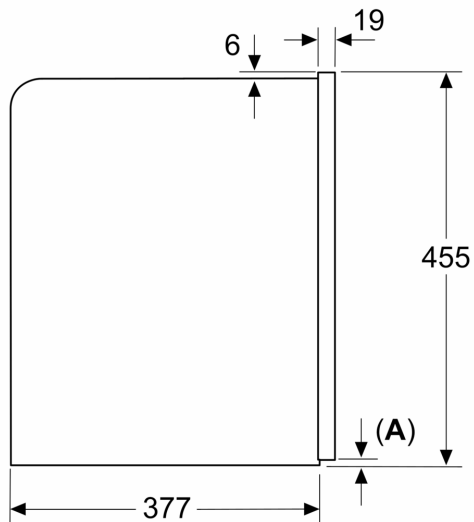

Technical Data

Built-in / Free-standing:	Built-in
Frothing nozzle:	No
Display:	No
Water protection system:	No
Portion sizes:	All cups
Dimensions:	455 x 594 x 385 mm
Dimensions of the packed product (HxWxD):	540 x 550 x 670 mm
Min. required niche size for installation (HxWxD):	449 x 558 x 376 mm
EAN code:	4242005310340
Fuse protection:	10 A
Voltage:	220-240 V
Frequency:	50/60 Hz
Plug type:	Gardy plug w/ earthing

Series 8, Fully automatic espresso machine, Black
CTL7181B0

Measurements in mm

A: 7.5 mm

Measurements in mm

Bean and water containers are removed from the front
 Recommended installation height
 950–1450 mm

Measurements in mm