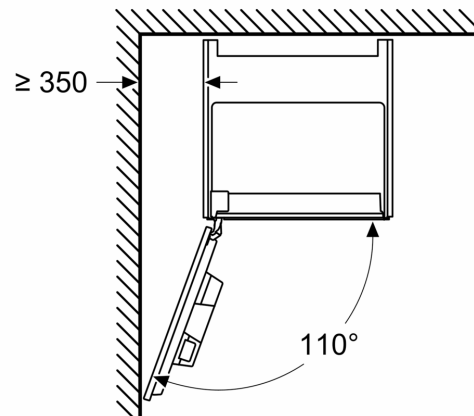

Technical Data

Built-in / Free-standing:	Built-in
Frothing nozzle:	No
Display:	No
Water protection system:	No
Portion sizes:	All cups
Dimensions:	455 x 594 x 385 mm
Dimensions of the packed product (HxWxD):	540 x 550 x 670 mm
Min. required niche size for installation (HxWxD):	449 x 558 x 376 mm
EAN code:	4242005310340
Fuse protection:	10 A
Voltage:	220-240 V
Frequency:	50/60 Hz
Plug type:	Gardy plug w/ earthing

Series 8, Fully automatic espresso machine, Black
CTL7181B0

Measurements in mm

A: 7.5 mm

Measurements in mm

Bean and water containers are removed from the front
 Recommended installation height
 950–1450 mm

Measurements in mm

Bean and water containers are removed from the front
 Recommended installation height
 950–1450 mm

Measurements in mm

Left corner installation

If using the 92° hinge limiter, the min. distance to the wall is only 100 mm