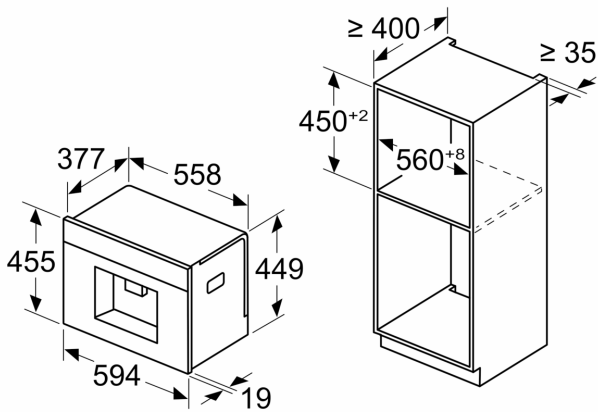

Features

Technical Data

Built-in / Free-standing: Built-in
 Frothing nozzle: No
 Display: No
 Water protection system: Yes
 Portion sizes: All cups
 Dimensions: 455 x 594 x 385 mm
 Dimensions of the packed product (HxWxD): ... 540 x 560 x 670 mm
 Min. required niche size for installation (HxWxD): .. 449 x 558 x 376 mm
 EAN code: 4242003895603
 Fuse protection: 10 A
 Nominal power: 220-240 V
 Frequency: 50/60 Hz
 Plug type: GARDY plug w/ earthing

**IQ700, Fully automatic espresso machine, Black
CT918L1D0**

Dimensioned drawings

Measurements in mm

A: 7.5 mm

Measurements in mm

Bean and water containers are removed from the front
Recommended installation height
950–1450 mm

Measurements in mm

Bean and water containers are removed from the front
Recommended installation height
950–1450 mm

Measurements in mm

Left corner installation

If using the 92° hinge limiter, the min. distance to the wall is only 100 mm

Dimensioned drawings

Measurements in mm

Measurements in mm