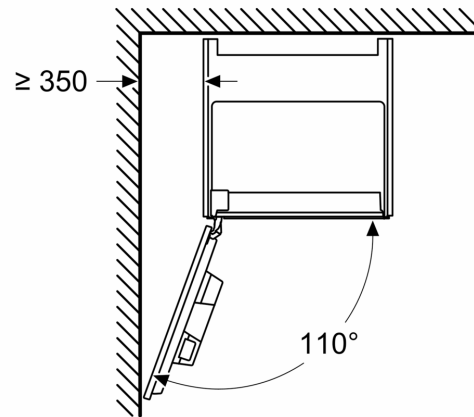

Features

Technical Data

Built-in / Free-standing: Built-in
 Frothing nozzle: No
 Display: No
 Water protection system: Yes
 Portion sizes: All cups
 Dimensions: 455 x 594 x 385 mm
 Dimensions of the packed product (HxWxD): ... 540 x 560 x 670 mm
 Min. required niche size for installation (HxWxD): .. 449 x 558 x 376 mm
 EAN code: 4242003895603
 Fuse protection: 10 A
 Nominal power: 220-240 V
 Frequency: 50/60 Hz
 Plug type: GARDY plug w/ earthing

**IQ700, Fully automatic espresso machine, Black
CT918L1D0**

Dimensioned drawings

Measurements in mm

A: 7.5 mm

Measurements in mm

Bean and water containers are removed from the front
Recommended installation height
950–1450 mm

Measurements in mm

Bean and water containers are removed from the front
Recommended installation height
950–1450 mm

Measurements in mm

Left corner installation

If using the 92° hinge limiter, the min. distance to the wall is only 100 mm

Dimensioned drawings

Measurements in mm

Measurements in mm