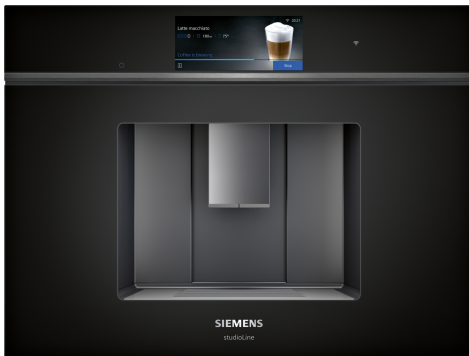

IQ700, Fully automatic espresso machine, Black CT918L1D0

- ✓ TFT-Touchdisplay Pro – Large colour touch display for comfortable operation.
- ✓ Tap water connection – Prepare your coffee without refilling the water tank.
- ✓ Siemens coffeeWorld, explore the huge variety of international coffee specialities with one swipe.
- ✓ Three different aroma profiles to choose from, according to your personal taste - aromaSelect.
- ✓ Save up to 30 individual coffee creations with Favorites.