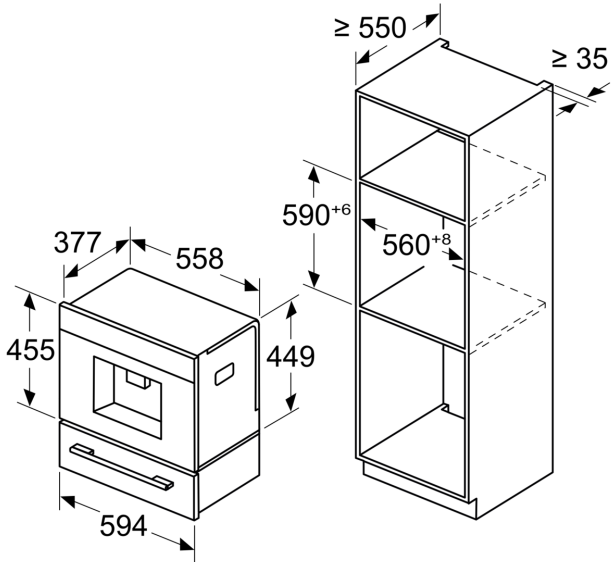

Features

Technical Data

Built-in / Free-standing: Built-in
 Frothing nozzle: No
 Display: No
 Water protection system: Yes
 Portion sizes: All cups
 Dimensions: 455 x 594 x 385 mm
 Dimensions of the packed product (HxWxD): ... 540 x 560 x 670 mm
 Min. required niche size for installation (HxWxD): .. 449 x 558 x 376 mm
 EAN code: 4242003895603
 Fuse protection: 10 A
 Nominal power: 220-240 V
 Frequency: 50/60 Hz
 Plug type: GARDY plug w/ earthing

**IQ700, Fully automatic espresso machine, Black
CT918L1D0**

Dimensioned drawings

Measurements in mm

A: 7.5 mm

Measurements in mm

Bean and water containers are removed from the front
Recommended installation height
950–1450 mm

Measurements in mm

Bean and water containers are removed from the front
Recommended installation height
950–1450 mm

Measurements in mm

Left corner installation

If using the 92° hinge limiter, the min. distance to the wall is only 100 mm

Dimensioned drawings

Measurements in mm

Measurements in mm