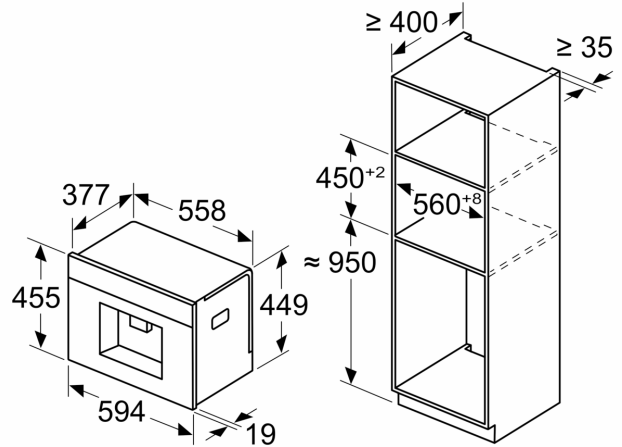

Features

Technical Data

Built-in / Free-standing: Built-in
 Frothing nozzle: No
 Display: No
 Water protection system: Yes
 Portion sizes: All cups
 Dimensions: 455 x 594 x 385 mm
 Dimensions of the packed product (HxWxD): ... 540 x 560 x 670 mm
 Min. required niche size for installation (HxWxD): .. 449 x 558 x 376 mm
 EAN code: 4242003895603
 Fuse protection: 10 A
 Nominal power: 220-240 V
 Frequency: 50/60 Hz
 Plug type: GARDY plug w/ earthing

**IQ700, Fully automatic espresso machine, Black
CT918L1D0**

Dimensioned drawings

Measurements in mm

A: 7.5 mm

Measurements in mm

Bean and water containers are removed from the front
Recommended installation height
950–1450 mm

Measurements in mm

Bean and water containers are removed from the front
Recommended installation height
950–1450 mm

Measurements in mm

Left corner installation

If using the 92° hinge limiter, the min. distance to the wall is only 100 mm

Dimensioned drawings

Measurements in mm

Measurements in mm