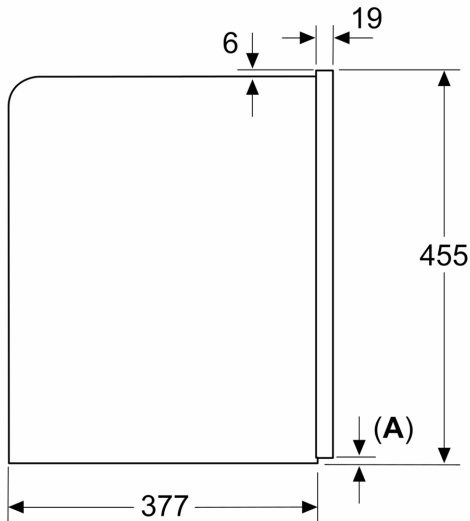

Features

Technical Data

Built-in / Free-standing: Built-in
 Frothing nozzle: No
 Display: No
 Water protection system: Yes
 Portion sizes: All cups
 Dimensions: 455 x 594 x 385 mm
 Dimensions of the packed product (HxWxD): ... 540 x 560 x 670 mm
 Min. required niche size for installation (HxWxD): .. 449 x 558 x 376 mm
 EAN code: 4242003895603
 Fuse protection: 10 A
 Nominal power: 220-240 V
 Frequency: 50/60 Hz
 Plug type: GARDY plug w/ earthing

**IQ700, Fully automatic espresso machine, Black
CT918L1D0**

Dimensioned drawings

Measurements in mm

A: 7.5 mm

Measurements in mm

Bean and water containers are removed from the front
Recommended installation height
950–1450 mm

Measurements in mm

Bean and water containers are removed from the front
Recommended installation height
950–1450 mm

Measurements in mm

Left corner installation

If using the 92° hinge limiter, the min. distance to the wall is only 100 mm

Dimensioned drawings

Measurements in mm

Measurements in mm