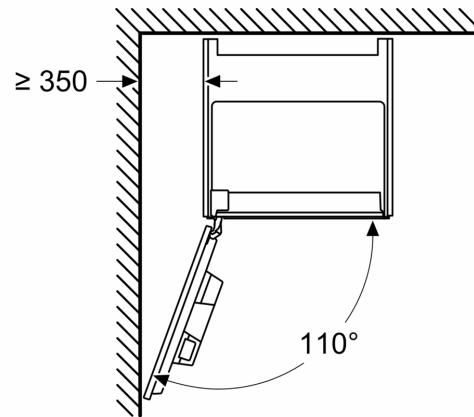

(TZ80004...), adapter for milk carton (TZ70001), milk container (TZ90009)

**IQ700, Fully automatic espresso machine, Black
CT718L1B0**

Dimensioned drawings

Measurements in mm

A: 7.5 mm

Measurements in mm

Bean and water containers are removed from the front
Recommended installation height
950–1450 mm

Measurements in mm

Bean and water containers are removed from the front
Recommended installation height
950–1450 mm

Measurements in mm

Left corner installation

If using the 92° hinge limiter, the min. distance to the wall is only 100 mm

Dimensioned drawings

Measurements in mm