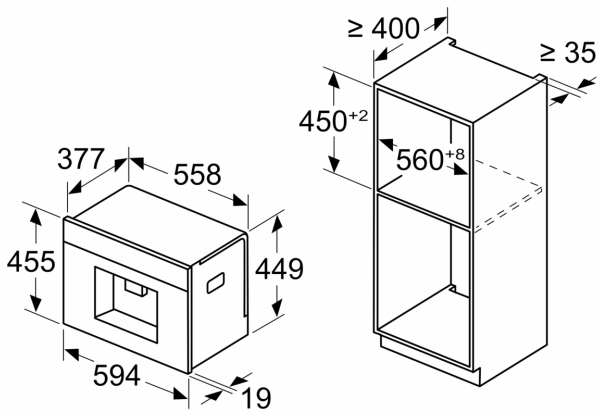

Features

Technical Data

Built-in / Free-standing:	Built-in
Frothing nozzle:	No
Display:	No
Water protection system:	No
Portion sizes:	All cups
Dimensions:	455 x 594 x 385 mm
Dimensions of the packed product (HxWxD): ...	540 x 478 x 670 mm
Min. required niche size for installation (HxWxD): ..	449 x 558 x 376 mm
EAN code:	4242003895580
Fuse protection:	10 A
Nominal power:	220-240 V
Frequency:	50/60 Hz
Plug type:	Gardy plug w/ earthing

(TZ80004...), adapter for milk carton (TZ70001), milk container (TZ90009)

**IQ700, Fully automatic espresso machine, Black
CT718L1B0**

Dimensioned drawings

Measurements in mm

A: 7.5 mm

Measurements in mm

Bean and water containers are removed from the front
Recommended installation height
950–1450 mm

Measurements in mm

Bean and water containers are removed from the front
Recommended installation height
950–1450 mm

Measurements in mm

Left corner installation

If using the 92° hinge limiter, the min. distance to the wall is only 100 mm

Dimensioned drawings

Measurements in mm