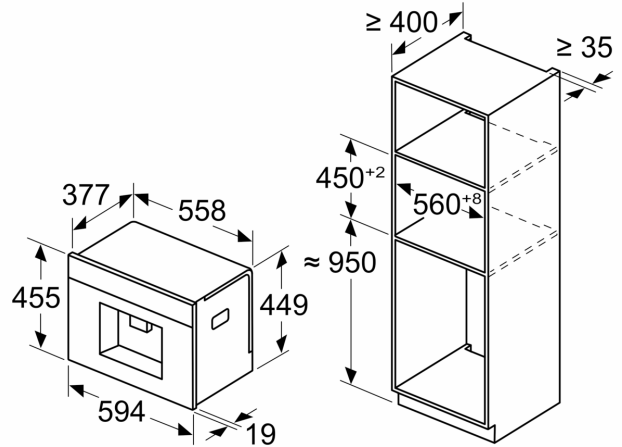

Features

Technical Data

Built-in / Free-standing:	Built-in
Frothing nozzle:	No
Display:	No
Water protection system:	No
Portion sizes:	All cups
Dimensions:	455 x 594 x 385 mm
Dimensions of the packed product (HxWxD): ...	540 x 478 x 670 mm
Min. required niche size for installation (HxWxD): ..	449 x 558 x 376 mm
EAN code:	4242003895580
Fuse protection:	10 A
Nominal power:	220-240 V
Frequency:	50/60 Hz
Plug type:	Gardy plug w/ earthing

(TZ80004...), adapter for milk carton (TZ70001), milk container (TZ90009)

**IQ700, Fully automatic espresso machine, Black
CT718L1B0**

Dimensioned drawings

Measurements in mm

A: 7.5 mm

Measurements in mm

Bean and water containers are removed from the front
Recommended installation height
950–1450 mm

Measurements in mm

Bean and water containers are removed from the front
Recommended installation height
950–1450 mm

Measurements in mm

Left corner installation

If using the 92° hinge limiter, the min. distance to the wall is only 100 mm

Dimensioned drawings

Measurements in mm