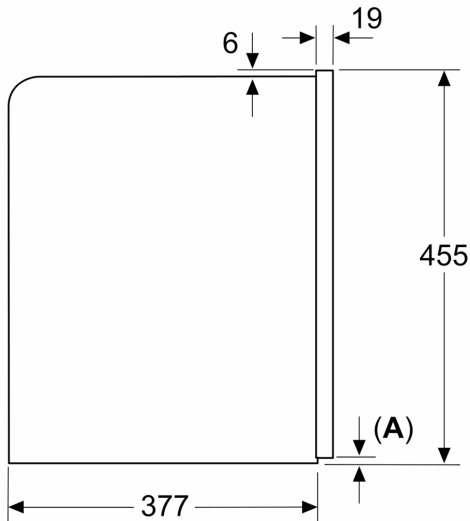

Features

Technical Data

Built-in / Free-standing:	Built-in
Frothing nozzle:	No
Display:	No
Water protection system:	No
Portion sizes:	All cups
Dimensions:	455 x 594 x 385 mm
Dimensions of the packed product (HxWxD): ...	540 x 478 x 670 mm
Min. required niche size for installation (HxWxD): ..	449 x 558 x 376 mm
EAN code:	4242003895580
Fuse protection:	10 A
Nominal power:	220-240 V
Frequency:	50/60 Hz
Plug type:	Gardy plug w/ earthing

(TZ80004...), adapter for milk carton (TZ70001), milk container (TZ90009)

**IQ700, Fully automatic espresso machine, Black
CT718L1B0**

Dimensioned drawings

Measurements in mm

A: 7.5 mm

Measurements in mm

Bean and water containers are removed from the front
Recommended installation height
950–1450 mm

Measurements in mm

Bean and water containers are removed from the front
Recommended installation height
950–1450 mm

Measurements in mm

Left corner installation

If using the 92° hinge limiter, the min. distance to the wall is only 100 mm

Dimensioned drawings

Measurements in mm