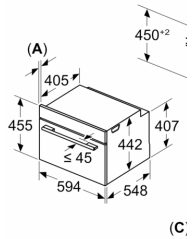

**Series 8, Built-in compact oven with
microwave function, 60 x 45 cm,
Black
CMG7241B1B**

Measurements in mm