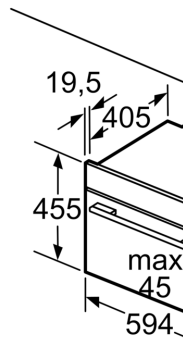

### **Performance/technical information**

- Appliance dimension (hxwxh): 455 mm x 594 mm x 548 mm
- Niche dimension (hxwxh): 450 mm - 455 mm x 560 mm - 568 mm x

550 mm

- Please refer to the dimensions provided in the installation manual

**Series 8, Built-in compact oven with  
microwave function, 60 x 45 cm,  
Black  
CMG7241B1B**

Measurements in mm

Installation  
other  
Air e:

min

A: Air

Installation w

If the compac  
underneath a  
thicknesses (  
necessary) m