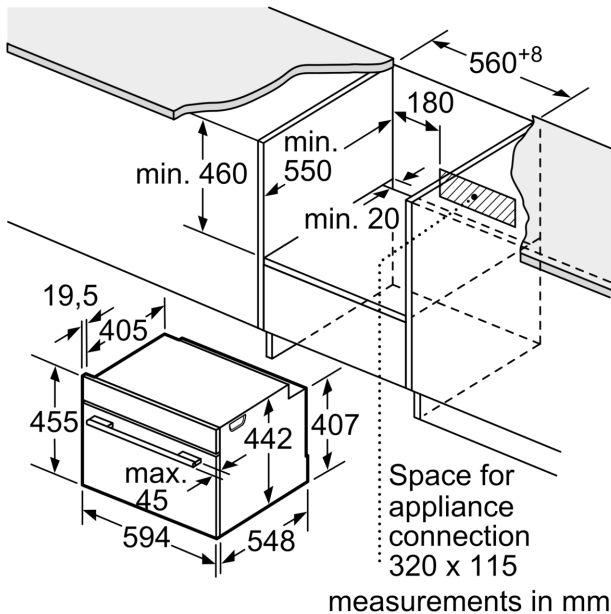

**Series 8, Built-in compact oven with
microwave function, 60 x 45 cm,
Stainless steel
CMG676BS6B**