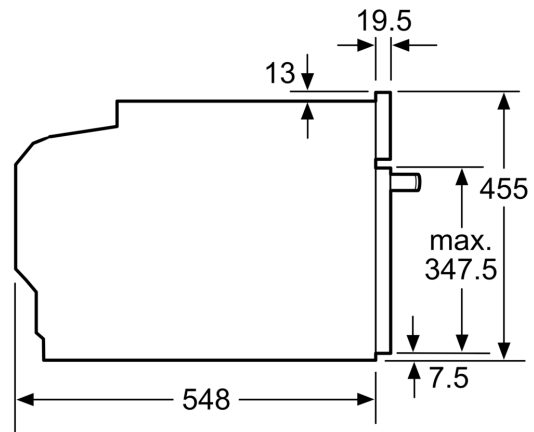

**Series 8, Built-in compact oven with
microwave function, 60 x 45 cm,
Stainless steel
CMG676BS6B**