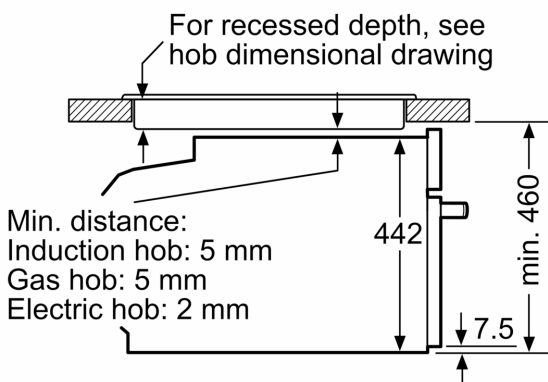

Technical Data

Additional function: Microwave combination
 Type of control:Electronic
 Dimensions: 455 x 594 x 548 mm
 Cavity dimensions: 237.0 x 480 x 392.0 mm
 Length electrical supply cord: 150.0 cm
 Net weight: 37.0 kg
 Gross weight: 40.0 kg
 EAN code: 4242002932538
 Max. microwave power level: 900 W
 Connection rating: 3600 W
 Fuse protection: 16 A
 Voltage: 220-240 V
 Frequency: 60; 50 Hz
 Plug type: no plug (electrical connection by electrician)
 Included accessories: 1 x combination grid, 1 x universal pan

Accessories

- 1 x combination grid, 1 x universal pan

Performance/technical information

- Cavity volume: 45 litre capacity
- Temperature range 30 °C - 275 °C
- 150 cm Cable Cable length
- Total connected load electric: 3.6 KW
- Nominal voltage: 220 - 240 V
- Appliance dimension (hxwxh): 455 mm x 594 mm x 548 mm
- Niche dimension (hxwxh): 450 mm - 455 mm x 560 mm - 568 mm x 550 mm
- Please refer to the dimensions provided in the installation manual

**Series 8, Built-in compact oven with
microwave function, 60 x 45 cm,
Stainless steel
CMG676BS6B**

Installation with a hob.

If the compact appliance will be installed underneath a hob, the following worktop thicknesses (including substructure if necessary) must be taken into account.