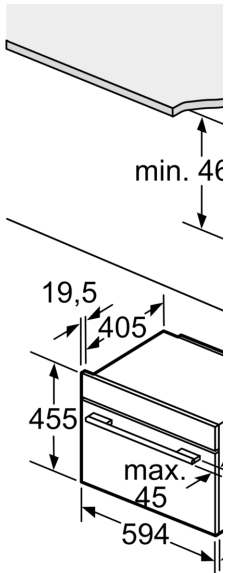

**Series 8, Built-in compact oven with
microwave function, 60 x 45 cm,
Black
CMG676BB1**

Installation with

Min. distance:
Induction hob: 4 mm
Gas hob: 5 mm
Electric hob: 2 mm

If the compact appliance is installed underneath a hob, the thicknesses (including necessary) must

Hob type

- Induction hob
- Full surface Induction hob
- Gas hob
- Electric hob

Space for appliance connection: 320 x 115