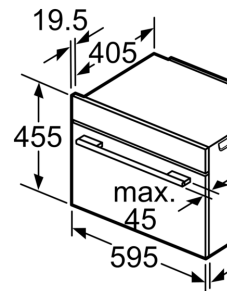

### **Performance/technical information**

- Appliance dimension (hxwxh): 455 mm x 594 mm x 548 mm
- Niche dimension (hxwxh): 450 mm - 455 mm x 560 mm - 568 mm x 550 mm

- 
- Please refer to the dimensions provided in the installation manual
  - We recommend you to choose complementary products within SER8, in order to assure an optimal design combination of your

**Series 8, Built-in compact oven with  
microwave function, 60 x 45 cm,  
Black  
CMG676BB1**

Installation with

Min. distance:  
Induction hob: 4 mm  
Gas hob: 5 mm  
Electric hob: 2 mm

If the compact appliance is installed underneath a hob, the thicknesses (including necessary) must

**Hob type**

- Induction hob
- Full surface Induction hob
- Gas hob
- Electric hob

Space for appliance connection: 320 x 115

Ventilation in the base must