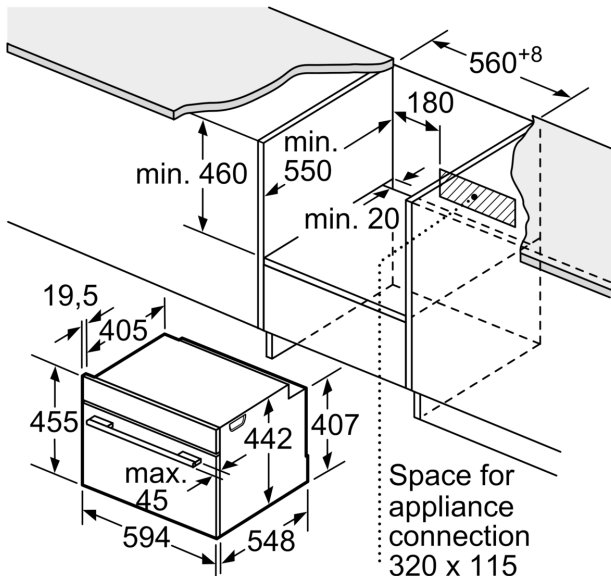

**Technical Data**

Additional function: ..... Microwave combination  
 Type of control: ..... Electronic  
 Dimensions: ..... 455 x 594 x 548 mm  
 Cavity dimensions: ..... 237.0 x 480 x 392.0 mm  
 Length electrical supply cord: ..... 150.0 cm  
 Net weight: ..... 35.3 kg  
 Gross weight: ..... 37.6 kg  
 EAN code: ..... 4242002807454  
 Max. microwave power level: ..... 900 W  
 Connection rating: ..... 3600 W  
 Fuse protection: ..... 16 A  
 Voltage: ..... 220-240 V  
 Frequency: ..... 60; 50 Hz  
 Plug type: ..... Gady plug w/ earthing  
 Included accessories: ..... 1 x combination grid, 1 x universal pan

**Included accessories**

1 x combination grid, 1 x universal pan

**Optional accessories**

HEZ915003 Glass roasting dish, 5,4 L, HEZG0AS00 Connecting cable 3m, HEZ327000 Pizza stone, HEZ530000 Half tray, HEZ531010 Baking tray, non-stick ceramic coated, HEZ532010 Universal pan, non-stick ceramic coated, HEZ617000 Pizza pan, enamelled, HEZ625071 Grill tray, anthracite, HEZ631070 Baking tray, enamelled, HEZ632070 Multipurpose pan, enamelled, HEZ634080 Baking and roasting grid (microwave), HEZ636000 Glass pan, HEZ660050 Cover Strip, HEZ660060 Strip, HEZ664000 Baking and roasting grid (steam)

**Series 8, Built-in compact oven with  
microwave function, 60 x 45 cm,  
Stainless steel  
CMG656BS1**

measurements in mm

measurements in mm

Installation with a hob.

measurements in mm

If the compact appliance will be installed underneath a hob, the following worktop thicknesses (including substructure if necessary) must be taken into account.

Hob type	min. worktop thickness	
	fitted	flush
Induction hob	42 mm	43 mm
Full surface Induction hob	52 mm	53 mm
Gas hob	32 mm	43 mm
Electric hob	32 mm	35 mm