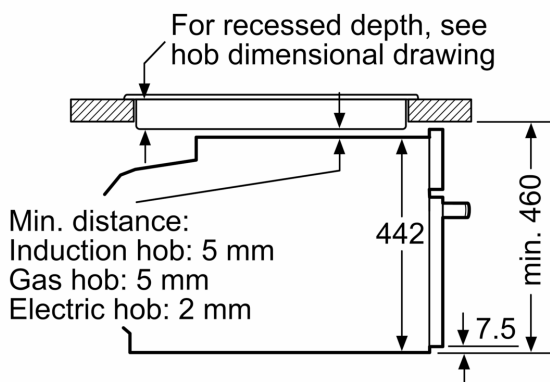

**Technical Data**

Additional function: ..... Microwave combination  
 Type of control: ..... Electronic  
 Dimensions: ..... 455 x 594 x 548 mm  
 Cavity dimensions: ..... 237.0 x 480 x 392.0 mm  
 Length electrical supply cord: ..... 150.0 cm  
 Net weight: ..... 35.3 kg  
 Gross weight: ..... 37.6 kg  
 EAN code: ..... 4242002807454  
 Max. microwave power level: ..... 900 W  
 Connection rating: ..... 3600 W  
 Fuse protection: ..... 16 A  
 Voltage: ..... 220-240 V  
 Frequency: ..... 60; 50 Hz  
 Plug type: ..... Gady plug w/ earthing  
 Included accessories: ..... 1 x combination grid, 1 x universal pan

**Series 8, Built-in compact oven with  
microwave function, 60 x 45 cm,  
Stainless steel  
CMG656BS1**

measurements in mm

measurements in mm

Installation with a hob.

measurements in mm

If the compact appliance will be installed underneath a hob, the following worktop thicknesses (including substructure if necessary) must be taken into account.

Hob type	min. worktop thickness	
	fitted	flush
Induction hob	42 mm	43 mm
Full surface Induction hob	52 mm	53 mm
Gas hob	32 mm	43 mm
Electric hob	32 mm	35 mm