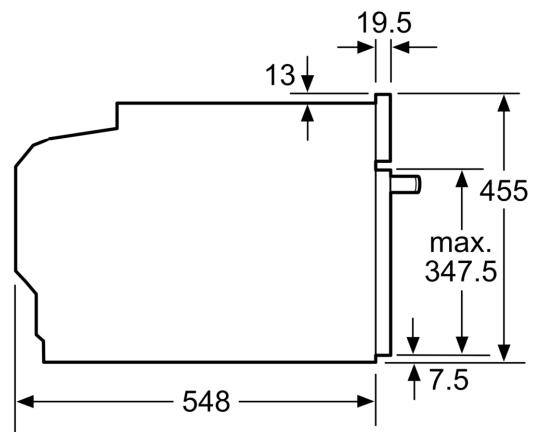

**Technical Data**

Additional function: ..... Microwave combination  
 Type of control: ..... Electronic  
 Dimensions: ..... 455 x 594 x 548 mm  
 Cavity dimensions: ..... 237.0 x 480 x 392.0 mm  
 Length electrical supply cord: ..... 150.0 cm  
 Net weight: ..... 35.3 kg  
 Gross weight: ..... 37.6 kg  
 EAN code: ..... 4242002807454  
 Max. microwave power level: ..... 900 W  
 Connection rating: ..... 3600 W  
 Fuse protection: ..... 16 A  
 Voltage: ..... 220-240 V  
 Frequency: ..... 60; 50 Hz  
 Plug type: ..... Gady plug w/ earthing  
 Included accessories: ..... 1 x combination grid, 1 x universal pan

**Series 8, Built-in compact oven with  
microwave function, 60 x 45 cm,  
Stainless steel  
CMG656BS1**

measurements in mm

measurements in mm

Installation with a hob.

measurements in mm

If the compact appliance will be installed underneath a hob, the following worktop thicknesses (including substructure if necessary) must be taken into account.

Hob type	min. worktop thickness	
	fitted	flush
Induction hob	42 mm	43 mm
Full surface Induction hob	52 mm	53 mm
Gas hob	32 mm	43 mm
Electric hob	32 mm	35 mm