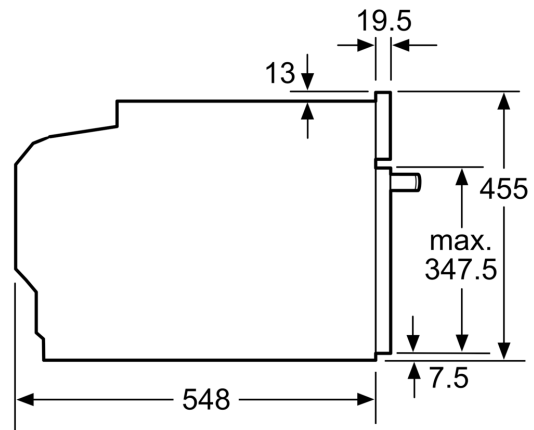

**Series 8, Built-in compact oven with
microwave function, 60 x 45 cm,
Black
CMG656BB6B**