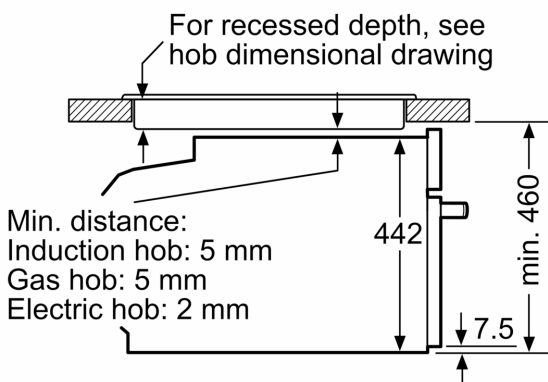

Installation with a hob.