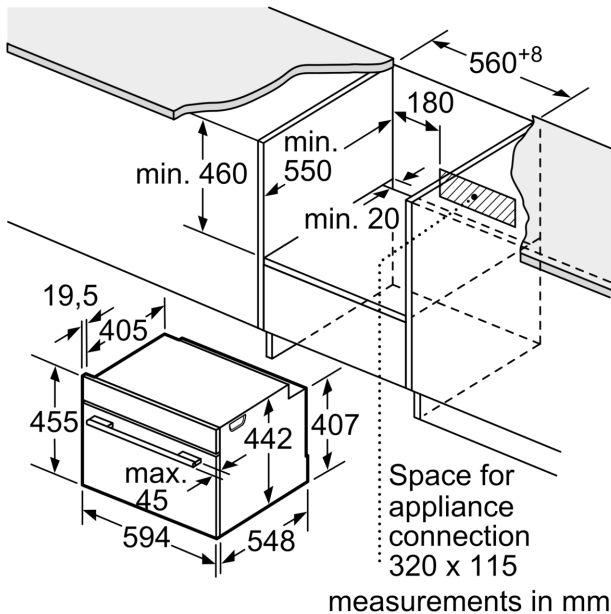

**Series 8, Built-in compact oven with
microwave function, 60 x 45 cm,
Black
CMG656BB6B**