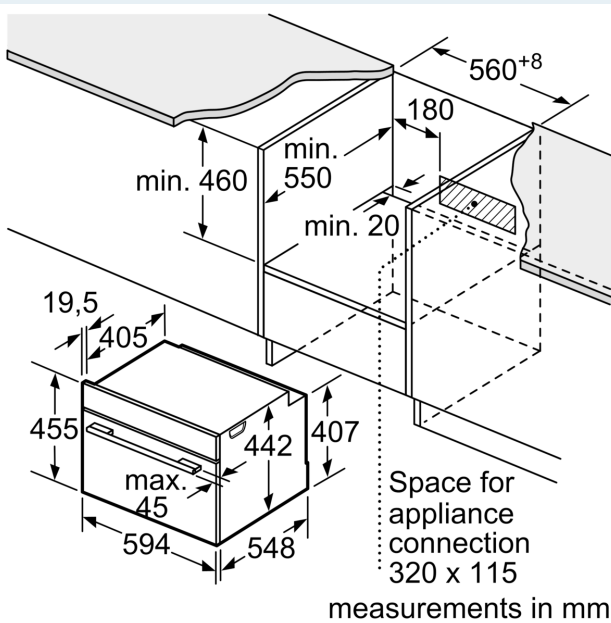

Technical information

- 150 cm Cable Cable length
- Nominal voltage: 220 - 240 V

- Total connected load electric: 3.6 KW

Performance/technical information

- Appliance dimension (hxwx): 455 mm x 594 mm x 548 mm
- Niche dimension (hxwx): 450 mm - 455 mm x 560 mm - 568 mm x 550 mm
- Please refer to the dimensions provided in the installation manual

**IQ700, Built-in compact oven with microwave function, 60 x 45 cm, Black
CM924G1B1B**

Dimensioned drawings

Measurements in mm

Installing two appliances on top of each other
Air exchange

A: Air inlet $\geq 200 \text{ cm}^2$

measurements in mm

Dimensioned drawings

Installation with a hob.

If the compact appliance will be installed underneath a hob, the following worktop thicknesses (including substructure if necessary) must be taken into account.

Hob type	min. worktop thickness	
	fitted	flush
Induction hob	42 mm	43 mm
Full surface Induction hob	52 mm	53 mm
Gas hob	32 mm	43 mm
Electric hob	32 mm	35 mm