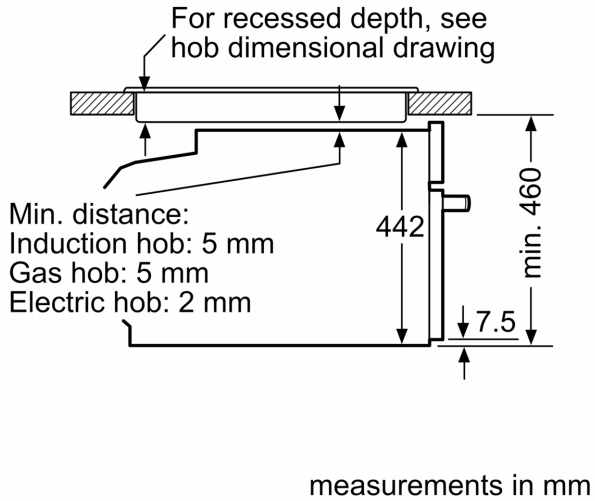

Technical information

- 150 cm Cable Cable length
- Nominal voltage: 220 - 240 V

- Total connected load electric: 3.6 KW

Performance/technical information

- Appliance dimension (hxwx): 455 mm x 594 mm x 548 mm
- Niche dimension (hxwx): 450 mm - 455 mm x 560 mm - 568 mm x 550 mm
- Please refer to the dimensions provided in the installation manual

**IQ700, Built-in compact oven with microwave function, 60 x 45 cm, Black
CM924G1B1B**

Dimensioned drawings

Measurements in mm

Installing two appliances on top of each other
Air exchange

A: Air inlet $\geq 200 \text{ cm}^2$

measurements in mm

Dimensioned drawings

Installation with a hob.

If the compact appliance will be installed underneath a hob, the following worktop thicknesses (including substructure if necessary) must be taken into account.

Hob type	min. worktop thickness	
	fitted	flush
Induction hob	42 mm	43 mm
Full surface Induction hob	52 mm	53 mm
Gas hob	32 mm	43 mm
Electric hob	32 mm	35 mm