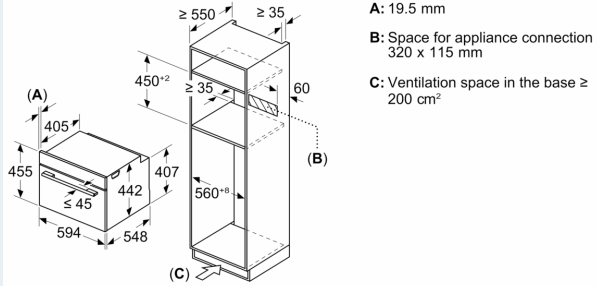

Technical information

- 150 cm Cable Cable length
- Nominal voltage: 220 - 240 V

- Total connected load electric: 3.6 KW

Performance/technical information

- Appliance dimension (hxwx): 455 mm x 594 mm x 548 mm
- Niche dimension (hxwx): 450 mm - 455 mm x 560 mm - 568 mm x 550 mm
- Please refer to the dimensions provided in the installation manual

**IQ700, Built-in compact oven with microwave function, 60 x 45 cm, Black
CM924G1B1B**

Dimensioned drawings

Measurements in mm

Installing two appliances on top of each other
Air exchange

A: Air inlet $\geq 200 \text{ cm}^2$

measurements in mm

Dimensioned drawings

Installation with a hob.

If the compact appliance will be installed underneath a hob, the following worktop thicknesses (including substructure if necessary) must be taken into account.