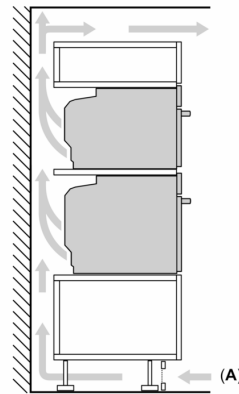

Accessories

- 1 x combination grid, 1 x universal pan

Features

- Heat reflective glass
- Triple glazed door with heat reflective glass glazed CoolTouch door
- Control panel lock
- Automatic safety switch off Residual heat indicator Start button Door contact switch

Technical information

- 150 cm Cable Cable length
- Nominal voltage: 220 - 240 V

- Total connected load electric: 3.6 KW

Performance/technical information

- Appliance dimension (hxwx): 455 mm x 594 mm x 548 mm
- Niche dimension (hxwx): 450 mm - 455 mm x 560 mm - 568 mm x 550 mm
- Please refer to the dimensions provided in the installation manual

**IQ700, Built-in compact oven with microwave function, 60 x 45 cm, Black
CM924G1B1B**

Dimensioned drawings

Measurements in mm

Installing two appliances on top of each other
Air exchange

A: Air inlet $\geq 200 \text{ cm}^2$

measurements in mm

Dimensioned drawings

Installation with a hob.

If the compact appliance will be installed underneath a hob, the following worktop thicknesses (including substructure if necessary) must be taken into account.