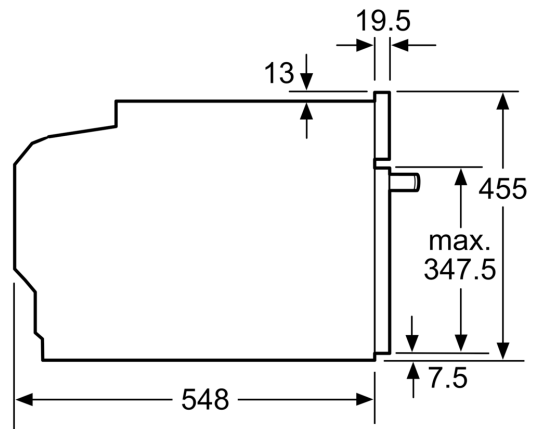

Technical information

- 150 cm Cable Cable length
- Nominal voltage: 220 - 240 V

- Total connected load electric: 3.6 KW

Performance/technical information

- Appliance dimension (hxwx): 455 mm x 594 mm x 548 mm
- Niche dimension (hxwx): 450 mm - 455 mm x 560 mm - 568 mm x 550 mm
- Please refer to the dimensions provided in the installation manual

**IQ700, Built-in compact oven with microwave function, 60 x 45 cm, Black
CM924G1B1B**

Dimensioned drawings

Measurements in mm

Installing two appliances on top of each other
Air exchange

A: Air inlet $\geq 200 \text{ cm}^2$

measurements in mm

Dimensioned drawings

Installation with a hob.

If the compact appliance will be installed underneath a hob, the following worktop thicknesses (including substructure if necessary) must be taken into account.