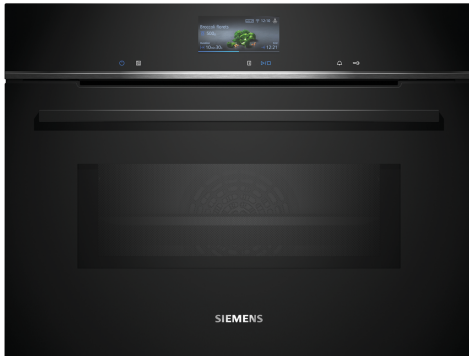

**IQ700, Built-in compact oven with microwave function, 60 x 45 cm, Black  
CM776G1B1B**

Shorten your cooking time thanks to varioSpeed, fast preheat and activeClean. And remote your oven from anywhere with Home Connect.

- ✓ TFT-Touchdisplay Plus – Smooth-touch navigation for simple and intuitive operation.
- ✓ Oven Assistant with Voice Control – Intuitively set the right programme.
- ✓ humidClean Plus - For fast cleaning dirt is softened beforehand by vaporizing soapy water. It can then be removed more easily.
- ✓ Home Connect with Remote Control and Monitoring – Unlock the full potential of your smart oven.
- ✓ 4D hotAir – Even heat distribution for excellent results on any level.

**IQ700, Built-in compact oven with  
microwave function, 60 x 45 cm,  
Black  
CM776G1B1B**

Features

## Features

- Compact oven with microwave with 19 heating methods: conventional, full width grill, half width grill, coolStart, bottom heat, low temperature cooking, keep warm, plate warming, Conventional heat gentle, Microwave, 4D Hot air, Conventional heat, Full width grill, Half width grill, Hot air grilling
- Max. Power: 900 W; 5 Microwave power settings (90 W, 180 W, 360 W, 600 W, boost) with Inverter (MW)
- Intelligent microwave inverter technology: For optimised results maximum output power will be regulated to 600 W when used in longer operation for gentler cooking.
- Temperature range 30 °C - 275 °C
- Cavity volume: 45 litres