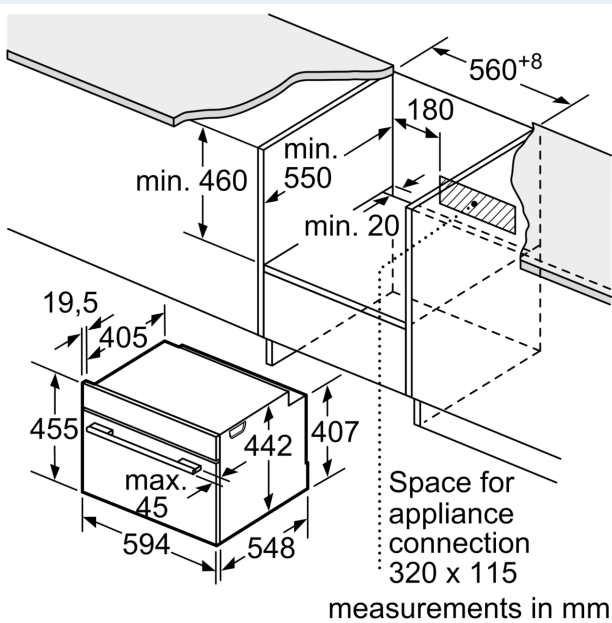

Features

Technical Data

Additional functions: Microwave combination oven
 Type of control: Electronic
 Dimensions: 455 x 594 x 548 mm
 Cavity dimensions: 237.0 x 480 x 392.0 mm
 Length electrical supply cord: 150.0 cm
 Weight: 36.1 kg
 Gross weight: 38.4 kg
 EAN code: 4242003901175
 Maximum micro-wave power: 900 W
 Connection Rating: 3600 W
 Fuse protection: 16 A
 Nominal power: 220-240 V
 Frequency: 50 Hz
 Plug type: no plug (electrical connection by electrician)
 Included accessories: 1 x combination grid, 1 x universal pan

Technical information

- 150 cm Cable Cable length
- Nominal voltage: 220 - 240 V
- Total connected load electric: 3.6 KW

Performance/technical information

- Appliance dimension (hxwx): 455 mm x 594 mm x 548 mm
- Niche dimension (hxwx): 450 mm - 455 mm x 560 mm - 568 mm x 550 mm
- Please refer to the dimensions provided in the installation manual

**IQ700, Built-in compact oven with microwave function, 60 x 45 cm, Black
CM724G1B1B**

Dimensioned drawings

Installing two appliances on top of each other
 Air exchange

Dimensioned drawings

Installation with a hob.

measurements in mm

If the compact appliance will be installed underneath a hob, the following worktop thicknesses (including substructure if necessary) must be taken into account.

Hob type	min. worktop thickness	
	fitted	flush
Induction hob	42 mm	43 mm
Full surface Induction hob	52 mm	53 mm
Gas hob	32 mm	43 mm
Electric hob	32 mm	35 mm