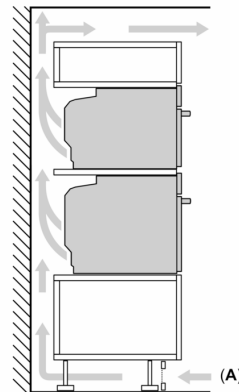

Accessories

- 1 x universal pan, 1 x combination grid

Features

- Heat reflective glass
- Triple glazed door with heat reflective glass glazed CoolTouch door
- Control panel lock
- Automatic safety switch off Residual heat indicator Start button Door contact switch

Technical information

- 150 cm Cable Cable length
- Nominal voltage: 220 - 240 V
- Total connected load electric: 3.6 KW

Performance/technical information

- Appliance dimension (hxwx): 455 mm x 594 mm x 548 mm
- Niche dimension (hxwx): 450 mm - 455 mm x 560 mm - 568 mm x 550 mm
- Please refer to the dimensions provided in the installation manual

**IQ700, Built-in compact oven with microwave function, 60 x 45 cm, Black
CM724G1B1B**

Dimensioned drawings

Installing two appliances on top of each other
 Air exchange

Dimensioned drawings

Installation with a hob.

measurements in mm

If the compact appliance will be installed underneath a hob, the following worktop thicknesses (including substructure if necessary) must be taken into account.

Hob type	min. worktop thickness	
	fitted	flush
Induction hob	42 mm	43 mm
Full surface Induction hob	52 mm	53 mm
Gas hob	32 mm	43 mm
Electric hob	32 mm	35 mm