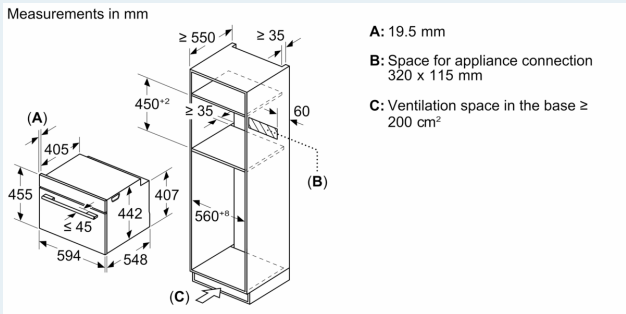

Technical information

- 150 cm Cable Cable length
- Nominal voltage: 220 - 240 V
- Total connected load electric: 3.6 KW

Performance/technical information

- Appliance dimension (hxwx): 455 mm x 594 mm x 548 mm
- Niche dimension (hxwx): 450 mm - 455 mm x 560 mm - 568 mm x 550 mm
- Please refer to the dimensions provided in the installation manual

**IQ700, Built-in compact oven with microwave function, 60 x 45 cm, Black
CM724G1B1B**

Dimensioned drawings

Installing two appliances on top of each other
 Air exchange

Dimensioned drawings

Installation with a hob.