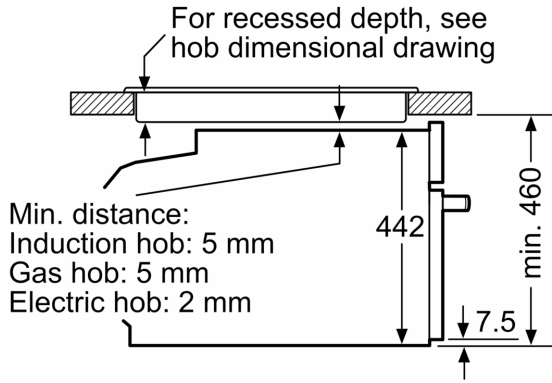

Technical information

- 150 cm Cable Cable length
- Nominal voltage: 220 - 240 V
- Total connected load electric: 3.6 KW

Performance/technical information

- Appliance dimension (hxwx): 455 mm x 594 mm x 548 mm
- Niche dimension (hxwx): 450 mm - 455 mm x 560 mm - 568 mm x 550 mm
- Please refer to the dimensions provided in the installation manual

**IQ700, Built-in compact oven with microwave function, 60 x 45 cm, Black
CM724G1B1B**

Dimensioned drawings

Installing two appliances on top of each other
 Air exchange

Dimensioned drawings

Installation with a hob.

measurements in mm

If the compact appliance will be installed underneath a hob, the following worktop thicknesses (including substructure if necessary) must be taken into account.

Hob type	min. worktop thickness	
	fitted	flush
Induction hob	42 mm	43 mm
Full surface Induction hob	52 mm	53 mm
Gas hob	32 mm	43 mm
Electric hob	32 mm	35 mm