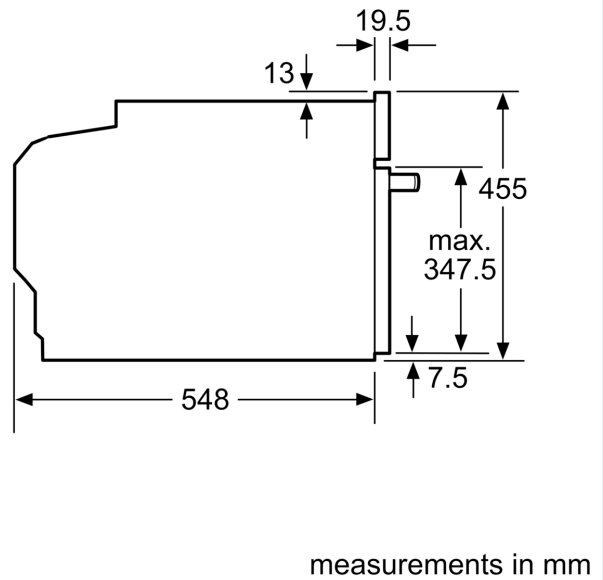

Features

Technical Data

Additional functions: Microwave combination oven
 Type of control: Electronic
 Dimensions: 455 x 594 x 548 mm
 Cavity dimensions: 237.0 x 480 x 392.0 mm
 Length electrical supply cord: 150.0 cm
 Weight: 36.1 kg
 Gross weight: 38.4 kg
 EAN code: 4242003901175
 Maximum micro-wave power: 900 W
 Connection Rating: 3600 W
 Fuse protection: 16 A
 Nominal power: 220-240 V
 Frequency: 50 Hz
 Plug type: no plug (electrical connection by electrician)
 Included accessories: 1 x combination grid, 1 x universal pan

Technical information

- 150 cm Cable Cable length
- Nominal voltage: 220 - 240 V
- Total connected load electric: 3.6 KW

Performance/technical information

- Appliance dimension (hxwx): 455 mm x 594 mm x 548 mm
- Niche dimension (hxwx): 450 mm - 455 mm x 560 mm - 568 mm x 550 mm
- Please refer to the dimensions provided in the installation manual

**IQ700, Built-in compact oven with microwave function, 60 x 45 cm, Black
CM724G1B1B**

Dimensioned drawings

Installing two appliances on top of each other
 Air exchange

Dimensioned drawings

Installation with a hob.

measurements in mm

If the compact appliance will be installed underneath a hob, the following worktop thicknesses (including substructure if necessary) must be taken into account.

Hob type	min. worktop thickness	
	fitted	flush
Induction hob	42 mm	43 mm
Full surface Induction hob	52 mm	53 mm
Gas hob	32 mm	43 mm
Electric hob	32 mm	35 mm