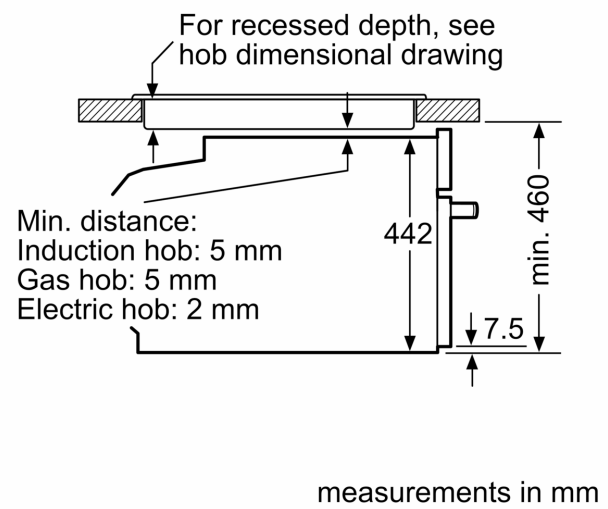

#### Performance/technical information

- Cavity volume: 45 litres
- 150 cm Cable Cable length
- Temperature range 30 °C - 275 °C
- Total connected load electric: 3.6 KW
- Nominal voltage: 220 - 240 V
- Appliance dimension (hxwx): 455 mm x 594 mm x 548 mm
- Niche dimension (hxwx): 450 mm - 455 mm x 560 mm - 568 mm x

550 mm

- Please refer to the dimensions provided in the installation manual

**IQ700, Built-in compact oven with microwave function, 60 x 45 cm, Stainless steel CM676GBS6B**

Dimensioned drawings

Installation with a hob.

If the compact appliance will be installed underneath a hob, the following worktop thicknesses (including substructure if necessary) must be taken into account.

Hob type	min. worktop thickness	
	fitted	flush
Induction hob	42 mm	43 mm
Full surface Induction hob	52 mm	53 mm
Gas hob	32 mm	43 mm
Electric hob	32 mm	35 mm

Dimensioned drawings