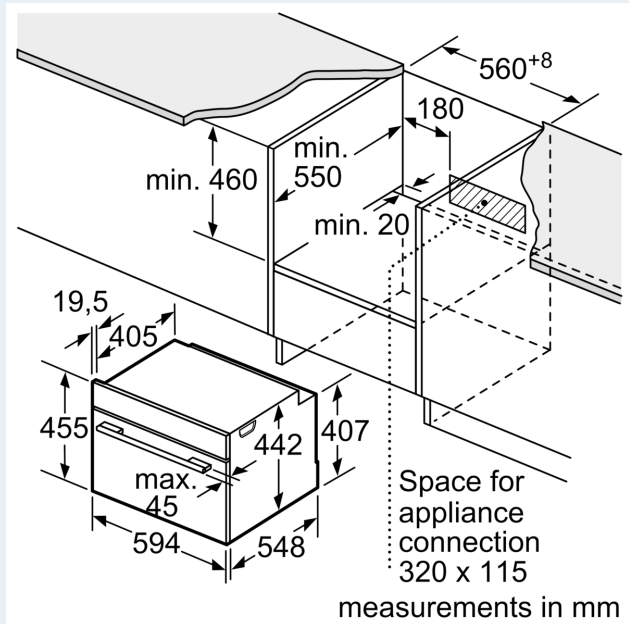

#### Performance/technical information

- Cavity volume: 45 litres
- 150 cm Cable Cable length
- Temperature range 30 °C - 275 °C
- Total connected load electric: 3.6 KW
- Nominal voltage: 220 - 240 V
- Appliance dimension (hxwx): 455 mm x 594 mm x 548 mm
- Niche dimension (hxwx): 450 mm - 455 mm x 560 mm - 568 mm x

550 mm

- Please refer to the dimensions provided in the installation manual

**IQ700, Built-in compact oven with microwave function, 60 x 45 cm, Stainless steel CM676GBS6B**

Dimensioned drawings

Installation with a hob.

If the compact appliance will be installed underneath a hob, the following worktop thicknesses (including substructure if necessary) must be taken into account.

Hob type	min. worktop thickness	
	fitted	flush
Induction hob	42 mm	43 mm
Full surface Induction hob	52 mm	53 mm
Gas hob	32 mm	43 mm
Electric hob	32 mm	35 mm

Dimensioned drawings