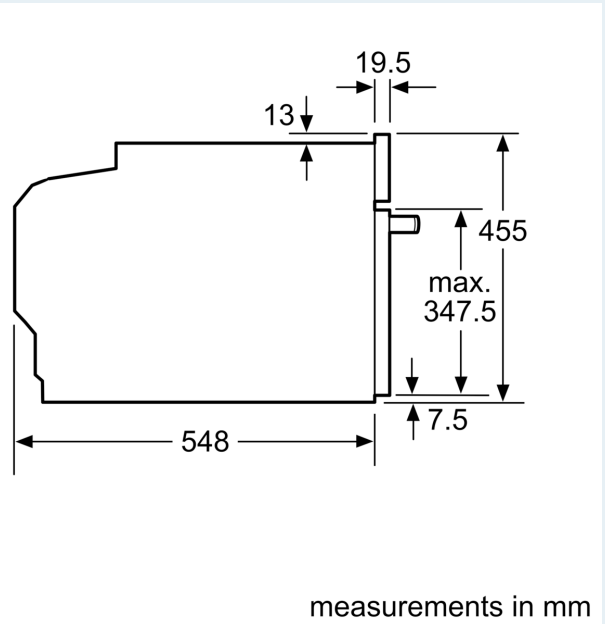

#### Performance/technical information

- Cavity volume: 45 litres
- 150 cm Cable Cable length
- Temperature range 30 °C - 275 °C
- Total connected load electric: 3.6 KW
- Nominal voltage: 220 - 240 V
- Appliance dimension (hxwx): 455 mm x 594 mm x 548 mm
- Niche dimension (hxwx): 450 mm - 455 mm x 560 mm - 568 mm x

550 mm

- Please refer to the dimensions provided in the installation manual

**IQ700, Built-in compact oven with microwave function, 60 x 45 cm, Stainless steel CM676GBS6B**

Dimensioned drawings

Installation with a hob.

Dimensioned drawings