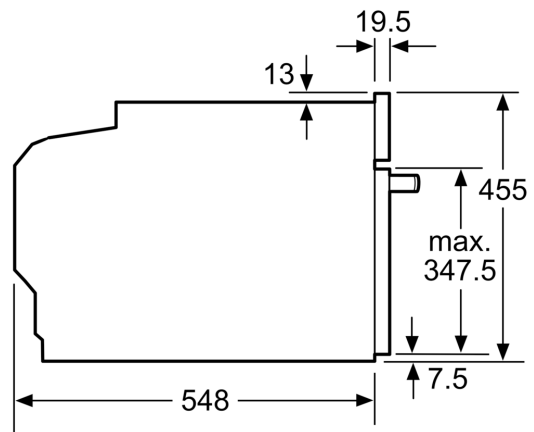

IQ700, Built-in compact oven with microwave function, 60 x 45 cm, Stainless steel CM656GBS6B

Dimensioned drawings