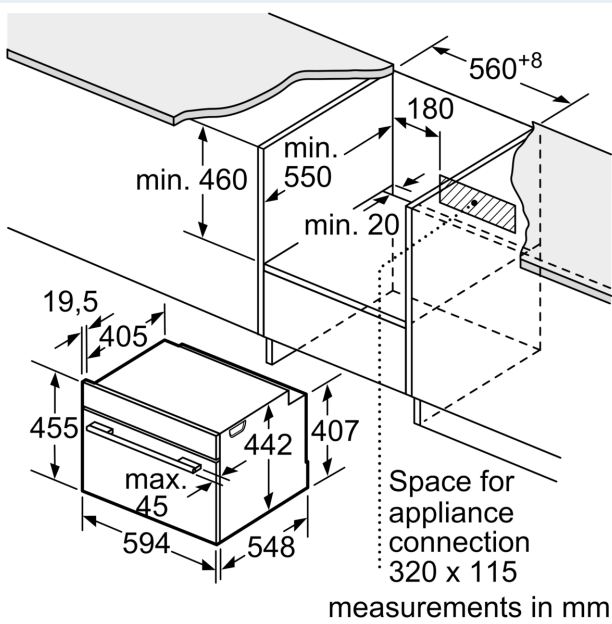

Accessories

- 1 x combination grid, 1 x universal pan

Performance/technical information

- Cavity volume: 45 litres
- Temperature range 30 °C - 275 °C
- 150 cm Cable length
- Total connected load electric: 3.6 KW
- Nominal voltage: 220 - 240 V
- Appliance dimension (hxwx): 455 mm x 594 mm x 548 mm

- Niche dimension (hxwx): 450 mm - 455 mm x 560 mm - 568 mm x 550 mm
- Please refer to the dimensions provided in the installation manual

IQ700, Built-in compact oven with microwave function, 60 x 45 cm, Stainless steel CM656GBS6B

Dimensioned drawings

Installation with a hob.

If the compact appliance will be installed underneath a hob, the following worktop thicknesses (including substructure if necessary) must be taken into account.

Dimensioned drawings