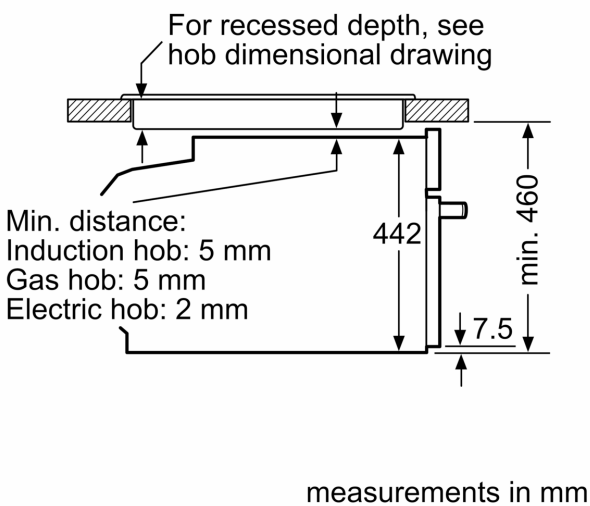

Installation with a hob.

If the compact appliance will be installed underneath a hob, the following worktop thicknesses (including substructure if necessary) must be taken into account.

Hob type	min. worktop thickness	
	fitted	flush
Induction hob	42 mm	43 mm
Full surface Induction hob	52 mm	53 mm
Gas hob	32 mm	43 mm
Electric hob	32 mm	35 mm