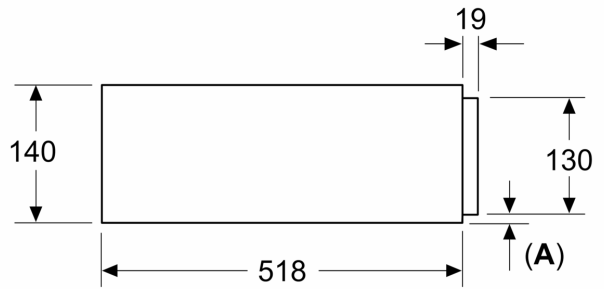

Accessories

- 1 x Anti-slip mat

Technical information

Performance/technical information

- Appliance dimension (hxwx): 140 mm x 594 mm x 518 mm
- Niche dimension (hxwx): 140 mm x 560 mm - 568 mm x 550 mm
- In case of installation under the worktop, installation accessory spare part no. 9001698838 is needed.
- Please refer to the dimensions provided in the installation manual

**IQ700, Accessory drawer, 60 x 14 cm, Black
BI710E1B1**

Dimensioned drawings

Measurements in mm

Measurements in mm

A: 7.5 mm

Compact ovens with appliance height of 455 mm can be installed above the warming drawer without an intermediate floor