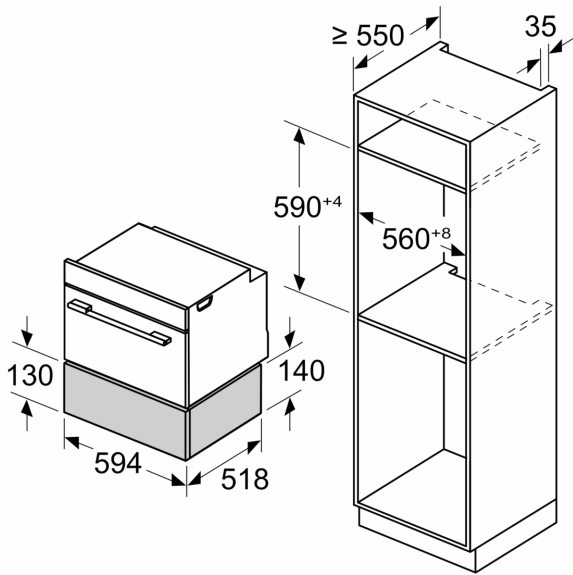

- ✓ push&pull – No-handle drawer that’s easy to open and close.
- ✓ The 14 cm high accessory drawer is ideally combined with a 45 cm compact appliance.

Features	
Technical Data	
Built-in / Free-standing:	Built-in
Capacity (in number of plates):	14
Maximum number of espresso cups:	64
Dimensions:	140 x 594 x 518 mm
Dimensions of the packed product (HxWxD): ...	260 x 650 x 700 mm
Min. required niche size for installation (HxWxD): ..	140 x 560 x 550 mm
EAN code:	4242003900383
Included accessories:	1 x Anti-slip mat

IQ700, Accessory drawer, 60 x 14 cm, Black BI710E1B1

Features

Design

- Cavity inner surface: stainless steel

Programmes/functions

- Cavity Volume: 20 litres
- Loading up to 15 kg
- Can accommodate up to:
 - -14plates
 - -64 espresso cups
- Handleless push-pull opening mechanism

Accessories

- 1 x Anti-slip mat

Technical information

Performance/technical information

- Appliance dimension (hxwx): 140 mm x 594 mm x 518 mm
- Niche dimension (hxwx): 140 mm x 560 mm - 568 mm x 550 mm
- In case of installation under the worktop, installation accessory spare part no. 9001698838 is needed.
- Please refer to the dimensions provided in the installation manual

**IQ700, Accessory drawer, 60 x 14 cm, Black
BI710E1B1**

Dimensioned drawings

Measurements in mm

Measurements in mm

A: 7.5 mm

Compact ovens with appliance height of 455 mm can be installed above the warming drawer without an intermediate floor