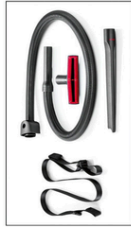

**Rechargeable vacuum cleaner, Athlet 25,2V,
Brown
BCH65MGKGB**

- Thorough cleaning results on all floors thanks to highly efficient bagless-technology and HighPower AllFloor Brush
- **Unique SensorBagless™ Technology:** exceptionally powerful with minimum maintenance required
- **Bosch Lithium-Ion Technology:** durable and powerful rechargeable batteries, extra-long run time and short charging time
- **Pure comfort:** easy to use, store and keep clean thanks to the Easy Clean System
- **Maximum flexibility:** cordless vacuuming without limitations on upholstery and in corners thanks to accessory kit

Hygiene

- Filter cleaning: Intelligent LED display signals if filter cleaning is necessary
- Easy to remove and empty 0.9 l dust container
- Hygienic filter for clean exhaust air

Comfort

- Accessory kit: can be attached to base of vacuum cleaner. Includes shoulder strap, flexible hose, upholstery and crevice nozzles. Ideal for cleaning of upholstery such as sofas, stair cleaning and harder to reach areas. Also perfect for car cleaning
- Pure comfort: easy to use, store and keep clean thanks to its light weight and EasyClean System
- Easy Clean System: Easy removal and cleaning of the nozzle brush roll
- Maximum flexibility: vacuum without limitations around and under furniture thanks to its extremely flexible nozzle joint and attachable accessory kit.
- Solid freestanding function for easy placement, space-saving storage and flexible charging at any socket
- Long run time up to 75 min
- Battery charging status indicator: 3-step
- Short charging time:
 - 3 hours (battery 80% charged)
 - 6 hours (battery 100% charged)
- 0.9 litre usable capacity
- Soft touch handle
- Weight: 3kg