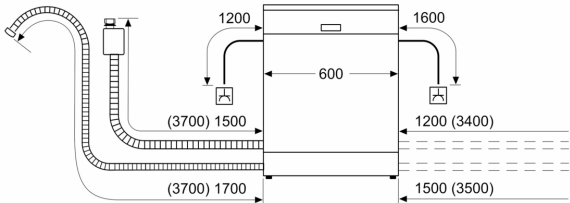

Maximum number of place settings (EU 2017/1369):	13
The water consumption of the eco programme in liters per cycle (EU 2017/1369):	10.4 l
Cleaning performance:	A
Water consumption:	10.4 l
Total annual energy consumption 220 days:	141 kWh
Total annual water consumption 220 days:	2288 l
Installation type:	Free-standing
Removable top:	Yes
Door panel options:	Not possible
Height of removable worktop:	30 mm
Height of the appliance:	845 mm
Adjustable feet:	Yes - all
Maximum adjustability feet:	20 mm
Adjustable plinth:	No
Net weight:	56.7 kg
Gross weight:	58.0 kg
Connection Rating:	2400 W
Fuse protection:	10 A
Voltage:	220-240 V
Frequency:	50; 60 Hz
Length electrical supply cord:	175.0 cm
Plug type:	GB plug
Length inlet hose:	165 cm
Length outlet hose:	190 cm
Hidden heating element:	Yes
Water protection system description:	Triple water protection 24h
Child safety devices:	No
Water softener:	Yes
Top basket type:	R4
Adjustable upper basket:	Rackmatic 2-stage
Bottom basket type:	R4
3rd Rack:	3rd adjustable basket
Optional accessories:	SZ72010, SZ73000, SZ73300, SZ73640
Number of place settings:	13
Color / Material panel:	Stainless steel colour, lacqu.
Color / Material body:	Brushed steel anti-fingerprint
Color / Material top:	Stainless steel colour, lacqu.
Dimensions of the product (HxWxD):	845 x 600 x 600 mm
Dimensions of the packed product (HxWxD):	880 x 660 x 670 mm

Technical Information:

- aquaStop anti-flood system
- Aqua-Sensor
- dosageAssist
- iQdrive motor for heat and drain pump
- Detergent Automation
- 3-fold corrugated filter

Appliance dimension:

- Dimensions of the product (HxWxD): 84.5 x 60 x 60cm

iQ700, free-standing dishwasher,
60 cm, Brushed steel
anti-fingerprint
SN27ZI86DM

measurements in mm

⚡ socket
() values with extension kit