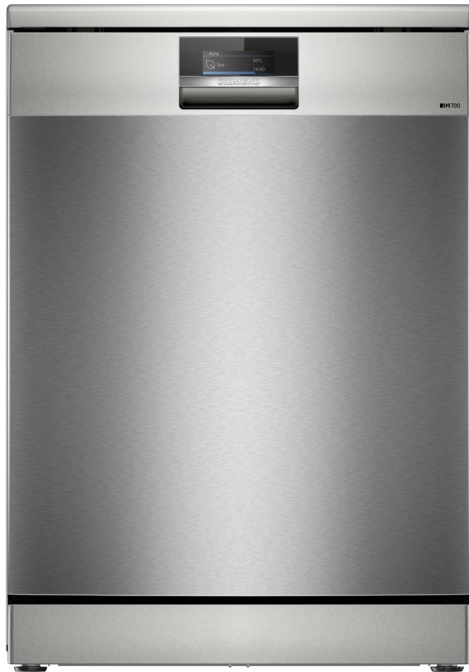

iQ700, free-standing dishwasher, 60 cm, Brushed steel anti-fingerprint SN27ZI86DM

SZ72010	inlet and outlet hose extension 2 m
SZ73000	Dishwashing aid set
SZ73300	Wineglass-Tray
SZ73640	Rack insert for stemware dishwasher

Flexible loading and smart remote control of your dishwasher via the Home Connect app.

- ✓ Intelligent Programme - Customized dishwashing program that suits your needs.
- ✓ Zeolith® drying – Quicker dishwasher drying that uses less energy.
- ✓ iTurbo - The specially developed lower wash arm divides your dishwasher into four zones for superior and precise cleaning.
- ✓ Pre-treatment softens the drying dirt and makes it easier to clean.
- ✓ glassZone: Dedicated dishwasher zone that protects your glassware.

iQ700, free-standing dishwasher, 60 cm, Brushed steel anti-fingerprint SN27ZI86DM

Performance

- Capacity: 13 place settings
- Zeolith® Drying

Programmes / Functions

- 8 Programmes: Eco 50 °C, Auto Wash 45-65 °C, Intelligent AI Wash 40 °C, Intensive Wash 70 °C, 1 hour Wash 65 °C, Glass 40 °C, Favorite, Machine Care
- 6 special options: Home Connect, hygienePlus, Pretreatment, iTurbo - powerSelect (back), iTurbo - powerSelect (front), iTurbo - powerSelect (custom)
- Silence on demand (via Home Connect app)