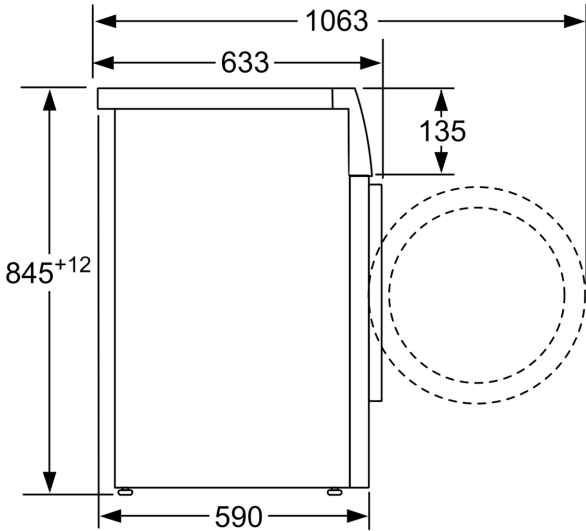

## Technical Information

- Slide-under installation
- Dimensions (H x W): 84.5 cm x 59.8 cm
- Appliance depth: 59.0 cm
- Appliance depth incl. door: 63.3 cm

- Appliance depth with open door: 106.3 cm

<sup>1</sup> Scale of Energy Efficiency Classes from A to G

measurements in mm

measurements in mm