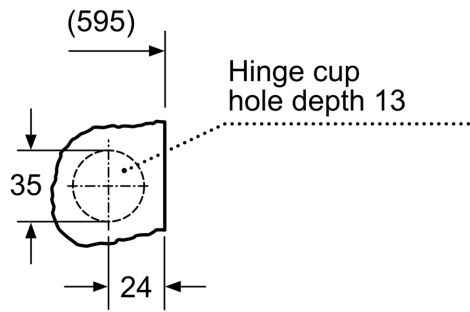

Series 4, Washer dryer, 7/4 kg WKD28352GB

• **7/4 kg load capacity:** wash 7 kg, dry 4 kg.

Energy Efficiency Class Wash/Dry cycle(Regulation):E
 Energy Efficiency Class Eco 40-60 programme (Regulation): E
 Weighted energy consumption in kWh per 100 full Wash/Dry cycle: 266 kWh
 Weighted energy consumption in kWh per 100 washing cycles of eco 40-60 programme: 77 kWh
 Maximum capacity in kg in a Wash/Dry cycle: 4.0
 Maximum capacity in kg in a wash cycle: 7.0
 The water consumption of the full wash and dry cycle in liters per cycle: 68 l
 The water consumption of the eco programme in liters per cycle: 44 l
 Duration of the full wash and dry cycle in hours and mins at rated capacity: 5:30 h
 Duration of eco 40-60 programme in hours and mins at rated capacity: 2:50 h
 Spin-drying efficiency class of eco 40-60 programme: B
 Airborne acoustical noise emissions : 72 dB(A) re 1pW
 Airborne acoustical noise emission class: A
 Built-in / Free-standing: Built-in
 Removable top: No
 Door hinge: Left
 Length electrical supply cord: 220.0 cm
 Dimensions of the product: 820x595x584 mm
 Net weight: 80.7 kg
 Drum volume: 52 l
 EAN code: 424200522285

Technical Information

- Fully integrated
- Left hinged door
- Dimensions (H X W X D): 82 x 59.5 x 56 cm
- adjustable base height: 16.5 cm
- adjustable base depth: 6 cm
- ActiveWater Plus: for highly efficient use of water even with smaller loads thanks to automatic load detection.

**Series 4, Washer dryer, 7/4 kg
WKD28352GB**

Z detail

Measurements in mm