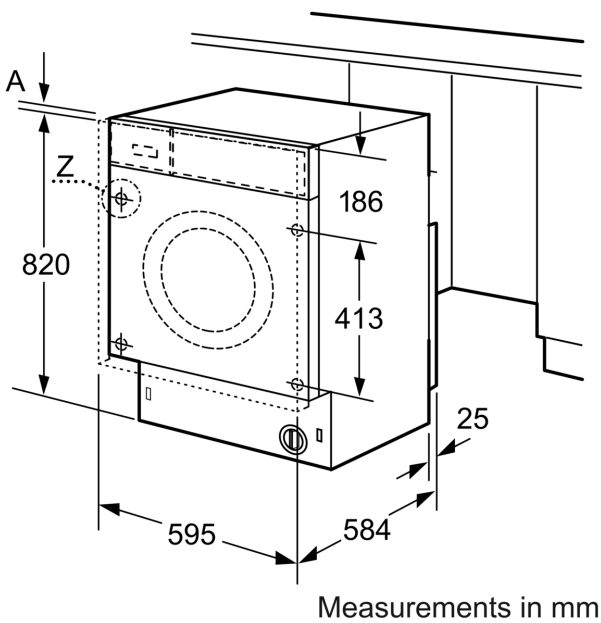

Series 4, Washer dryer, 7/4 kg WKD28352GB

• **7/4 kg load capacity:** wash 7 kg, dry 4 kg.

Energy Efficiency Class Wash/Dry cycle(Regulation):E
 Energy Efficiency Class Eco 40-60 programme (Regulation): E
 Weighted energy consumption in kWh per 100 full Wash/Dry cycle: 266 kWh
 Weighted energy consumption in kWh per 100 washing cycles of eco 40-60 programme: 77 kWh
 Maximum capacity in kg in a Wash/Dry cycle: 4.0
 Maximum capacity in kg in a wash cycle: 7.0
 The water consumption of the full wash and dry cycle in liters per cycle: 68 l
 The water consumption of the eco programme in liters per cycle: 44 l
 Duration of the full wash and dry cycle in hours and mins at rated capacity: 5:30 h
 Duration of eco 40-60 programme in hours and mins at rated capacity: 2:50 h
 Spin-drying efficiency class of eco 40-60 programme: B
 Airborne acoustical noise emissions : 72 dB(A) re 1pW
 Airborne acoustical noise emission class: A
 Built-in / Free-standing: Built-in
 Removable top: No
 Door hinge: Left
 Length electrical supply cord: 220.0 cm
 Dimensions of the product: 820x595x584 mm
 Net weight: 80.7 kg
 Drum volume: 52 l
 EAN code: 424200522285

Technical Information

- Fully integrated
- Left hinged door
- Dimensions (H X W X D): 82 x 59.5 x 56 cm
- adjustable base height: 16.5 cm
- adjustable base depth: 6 cm
- ActiveWater Plus: for highly efficient use of water even with smaller loads thanks to automatic load detection.

**Series 4, Washer dryer, 7/4 kg
WKD28352GB**

Z detail

Measurements in mm