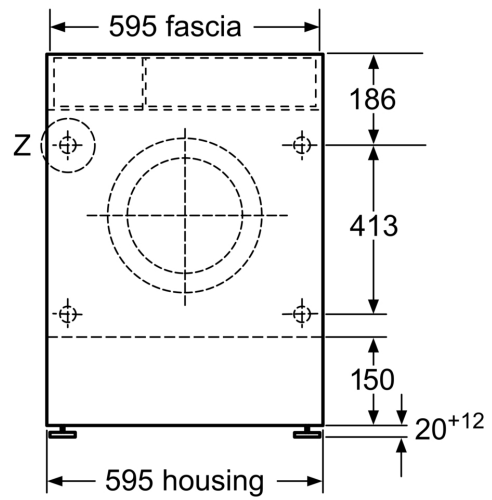

Series 4, Washer dryer, 7/4 kg WKD28352GB

• **7/4 kg load capacity:** wash 7 kg, dry 4 kg.

Energy Efficiency Class Wash/Dry cycle(Regulation):E
 Energy Efficiency Class Eco 40-60 programme (Regulation): E
 Weighted energy consumption in kWh per 100 full Wash/Dry cycle: 266 kWh
 Weighted energy consumption in kWh per 100 washing cycles of eco 40-60 programme: 77 kWh
 Maximum capacity in kg in a Wash/Dry cycle: 4.0
 Maximum capacity in kg in a wash cycle: 7.0
 The water consumption of the full wash and dry cycle in liters per cycle: 68 l
 The water consumption of the eco programme in liters per cycle: 44 l
 Duration of the full wash and dry cycle in hours and mins at rated capacity: 5:30 h
 Duration of eco 40-60 programme in hours and mins at rated capacity: 2:50 h
 Spin-drying efficiency class of eco 40-60 programme: B
 Airborne acoustical noise emissions : 72 dB(A) re 1pW
 Airborne acoustical noise emission class: A
 Built-in / Free-standing: Built-in
 Removable top: No
 Door hinge: Left
 Length electrical supply cord: 220.0 cm
 Dimensions of the product: 820x595x584 mm
 Net weight: 80.7 kg
 Drum volume: 52 l
 EAN code: 424200522285

Technical Information

- Fully integrated
- Left hinged door
- Dimensions (H X W X D): 82 x 59.5 x 56 cm
- adjustable base height: 16.5 cm
- adjustable base depth: 6 cm
- ActiveWater Plus: for highly efficient use of water even with smaller loads thanks to automatic load detection.

^{1 2} Scale of Energy Efficiency Classes from A to G

³ Energy consumption in kWh per 100 complete cycles (in Eco 40-60 programme)

⁴ Water consumption in litres per complete cycle (in Eco 40-60 programme)

**Series 4, Washer dryer, 7/4 kg
WKD28352GB**

Z detail

Measurements in mm