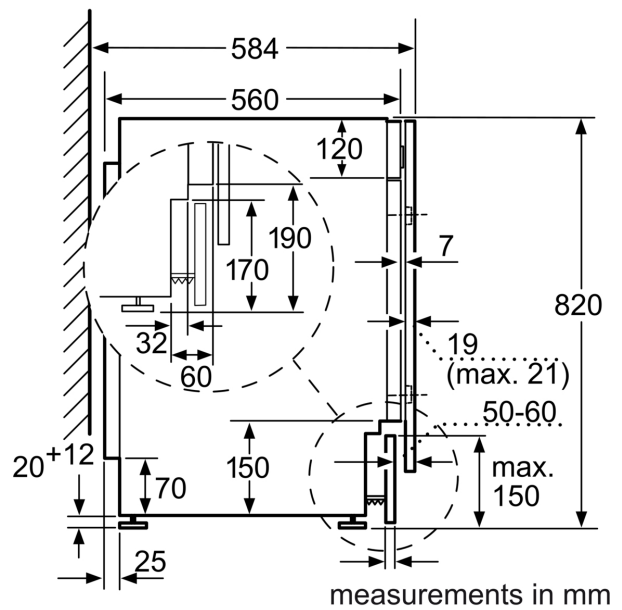

Series 4, Washer dryer, 7/4 kg WKD28352GB

• **7/4 kg load capacity:** wash 7 kg, dry 4 kg.

Energy Efficiency Class Wash/Dry cycle(Regulation):E
 Energy Efficiency Class Eco 40-60 programme (Regulation): E
 Weighted energy consumption in kWh per 100 full Wash/Dry cycle: 266 kWh
 Weighted energy consumption in kWh per 100 washing cycles of eco 40-60 programme: 77 kWh
 Maximum capacity in kg in a Wash/Dry cycle: 4.0
 Maximum capacity in kg in a wash cycle: 7.0
 The water consumption of the full wash and dry cycle in liters per cycle: 68 l
 The water consumption of the eco programme in liters per cycle: 44 l
 Duration of the full wash and dry cycle in hours and mins at rated capacity: 5:30 h
 Duration of eco 40-60 programme in hours and mins at rated capacity: 2:50 h
 Spin-drying efficiency class of eco 40-60 programme: B
 Airborne acoustical noise emissions : 72 dB(A) re 1pW
 Airborne acoustical noise emission class: A
 Built-in / Free-standing: Built-in
 Removable top: No
 Door hinge: Left
 Length electrical supply cord: 220.0 cm
 Dimensions of the product: 820x595x584 mm
 Net weight: 80.7 kg
 Drum volume: 52 l
 EAN code: 424200522285

Technical Information

- Fully integrated
- Left hinged door
- Dimensions (H X W X D): 82 x 59.5 x 56 cm
- adjustable base height: 16.5 cm
- adjustable base depth: 6 cm
- ActiveWater Plus: for highly efficient use of water even with smaller loads thanks to automatic load detection.

^{1 2} Scale of Energy Efficiency Classes from A to G

³ Energy consumption in kWh per 100 complete cycles (in Eco 40-60 programme)

⁴ Water consumption in litres per complete cycle (in Eco 40-60 programme)

**Series 4, Washer dryer, 7/4 kg
WKD28352GB**

Z detail

Measurements in mm