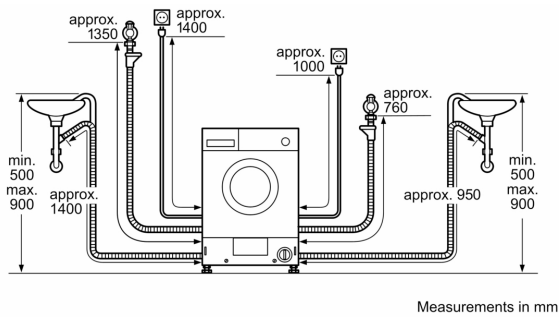

Series 4, Washer dryer, 7/4 kg WKD28352GB

• **7/4 kg load capacity:** wash 7 kg, dry 4 kg.

Energy Efficiency Class Wash/Dry cycle(Regulation):E
 Energy Efficiency Class Eco 40-60 programme (Regulation): E
 Weighted energy consumption in kWh per 100 full Wash/Dry cycle: 266 kWh
 Weighted energy consumption in kWh per 100 washing cycles of eco 40-60 programme: 77 kWh
 Maximum capacity in kg in a Wash/Dry cycle: 4.0
 Maximum capacity in kg in a wash cycle: 7.0
 The water consumption of the full wash and dry cycle in liters per cycle: 68 l
 The water consumption of the eco programme in liters per cycle: 44 l
 Duration of the full wash and dry cycle in hours and mins at rated capacity: 5:30 h
 Duration of eco 40-60 programme in hours and mins at rated capacity: 2:50 h
 Spin-drying efficiency class of eco 40-60 programme: B
 Airborne acoustical noise emissions : 72 dB(A) re 1pW
 Airborne acoustical noise emission class: A
 Built-in / Free-standing: Built-in
 Removable top: No
 Door hinge: Left
 Length electrical supply cord: 220.0 cm
 Dimensions of the product: 820x595x584 mm
 Net weight: 80.7 kg
 Drum volume: 52 l
 EAN code: 424200522285

Technical Information

- Fully integrated
- Left hinged door
- Dimensions (H X W X D): 82 x 59.5 x 56 cm
- adjustable base height: 16.5 cm
- adjustable base depth: 6 cm
- ActiveWater Plus: for highly efficient use of water even with smaller loads thanks to automatic load detection.

^{1 2} Scale of Energy Efficiency Classes from A to G

³ Energy consumption in kWh per 100 complete cycles (in Eco 40-60 programme)

⁴ Water consumption in litres per complete cycle (in Eco 40-60 programme)

**Series 4, Washer dryer, 7/4 kg
WKD28352GB**

Z detail

Measurements in mm