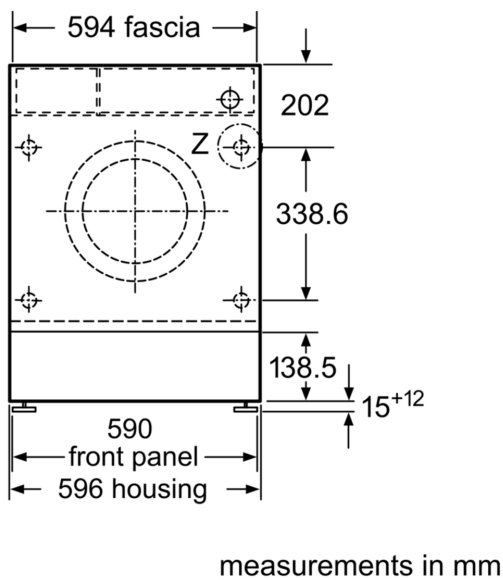

**Series 8, Built-in washing machine, 8 kg, 1400 rpm
WIW28502GB**