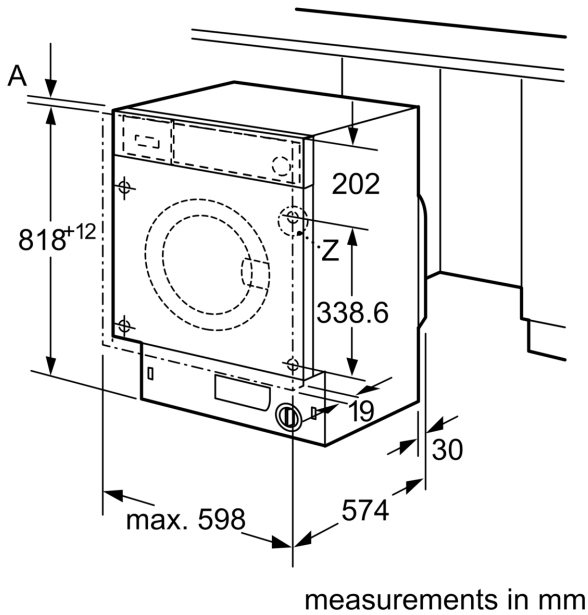

**Series 8, Built-in washing machine, 8 kg, 1400 rpm
WIW28502GB**