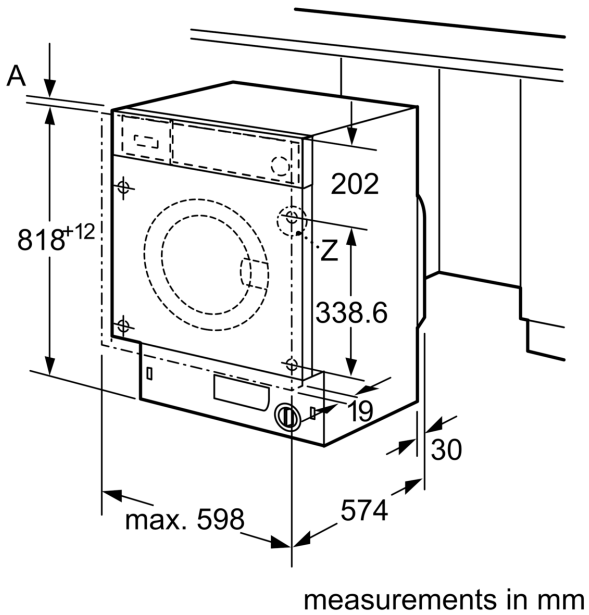

**Series 6, Built-in washing machine, 8 kg, 1400 rpm
WIW28302GB**