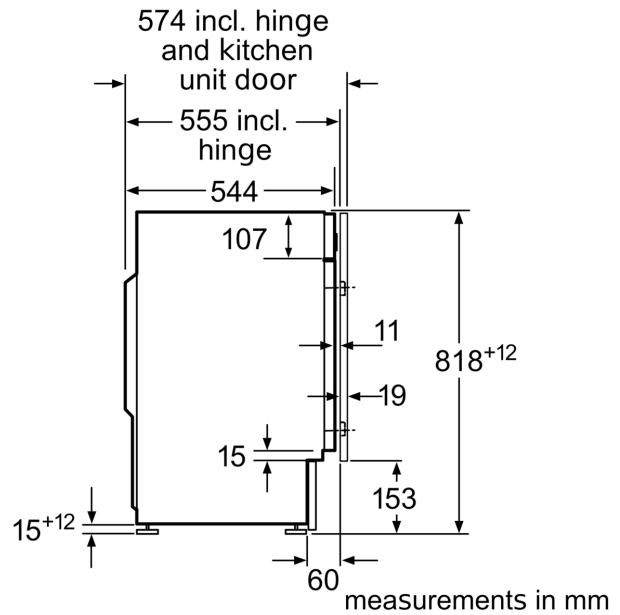

Energy Efficiency Class:	C
Weighted energy consumption in kWh per 100 washing cycles of eco 40-60 programme:	62 kWh
Maximum capacity in kg:	8.0 kg
The water consumption of the eco programme in liters per cycle:	45 l
Duration of eco 40-60 programme in hours and mins at rated capacity:	3:26 h
Spin-drying efficiency class of eco 40-60 programme:	B
Airborne acoustical noise emission class:	A
Airborne acoustical noise emissions :	66 dB(A) re 1pW
Built-in / Free-standing:	Built-in
Dimensions of the product:	818x596x544 mm
Net weight:	76.3 kg
Connection rating:	2300 W
Fuse protection:	10 A
Voltage:	220-240 V
Frequency:	50 Hz
Length electrical supply cord:	210.0 cm
Door hinge:	Left
Wheels:	No
EAN code:	4242005348343
Installation typology:	Integrated

Technical Information

- adjustable base height: 15 cm
- adjustable base depth: 6.5 cm
- Height adjustment with cardanDrive

¹ Scale of Energy Efficiency Classes from A to G

² Energy consumption in kWh per 100 cycles (in programme Eco 40-60)

³ Weighted water consumption in litres per cycle (in programme Eco 40-60)

⁴ Duration of Eco 40-60 programme

**Series 6, Built-in washing machine, 8 kg, 1400 rpm
WIW28302GB**

Z detail