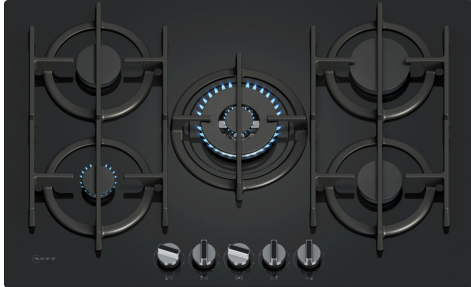

N 70, GAS HOB, 75 CM, TEMPERED GLASS, BLACK
T27PIQ4S0

The gas hob with precise flame control, removable dials and semi-continuous pan supports that are suitable for dishwashers - for Comfort Clean.

- ✓ FlameSelect®: Gain precise control of your flame.
- ✓ Metallic Sword Dial: Precise and removable for easy cleaning.
- ✓ Cast Iron Pan Supports: Maximum stability, easy handling, and dishwasher cleaning.
- ✓ Wok Burner: Powerful cooking at up to 4 kW.
- ✓ Gas Safety Cut-Off: Safety first! No flame, no gas flow.

Z1365WX0	Wireless food thermometer
Z2402X0	Small pot support
Z2471X0	Wok ring
Z2480X0	Simmer plate
Z9404SE0	4 pieces Set
Z9406SE0	6 pieces Set

Product name/family:gas hob w
integrated controls
Built-in / Free-standing: Built-in
Energy input: Gas
Number of cooking zones: 5
Required niche size for installation (HxWxD): 45 x 560-560 x
480-490 mm
Width of the appliance: 752 mm
Dimensions: 54x752x520 mm
Dimensions of the packed product (HxWxD): . 145 x 793 x 597 mm
Net weight: 19.4 kg
Gross weight: 21.9 kg
Residual heat indicator: Separate
Location of control panel: Front
Basic surface material: Tempered glass
Color of surface: Black
Color of frame: Black
Length electrical supply cord: 100.0 cm
EAN code: 4242004284659
Gas connection rating: 11500 W
Fuse protection: 3 A
Voltage: 220-240 V
Frequency: 50; 60 Hz

N 70, GAS HOB, 75 CM, TEMPERED GLASS, BLACK T27PIQ4S0

Design

- tempered glass surface, black
- Two built-in options:
- - Flush installation - Surface mounted installation: install the hob either flush or slightly raised on the worktop
- Cast iron pan supports with rubber feet

Usage convenience

- FlameSelect with 9 steps: precisely control and adjust the flame in nine defined levels.
- Design co-ordinated control dials, front: easily access dials in front with strong grip for effortless turning.
- Ignition via control dials: just push and turn the dials to ignite the flame.