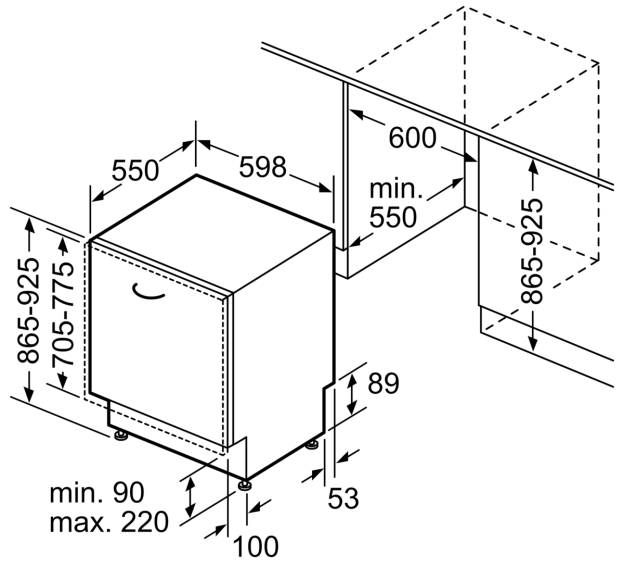

measurements in mm