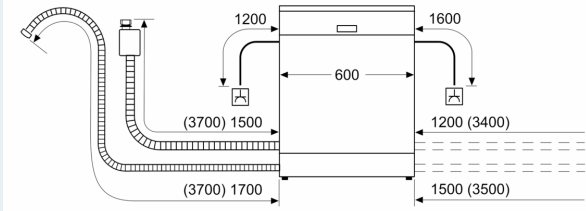

**iQ700, Fully-integrated
dishwasher, 60 cm, XXL
SX87Y801BE**

measurements in mm

⌚ socket
( ) values with extension kit