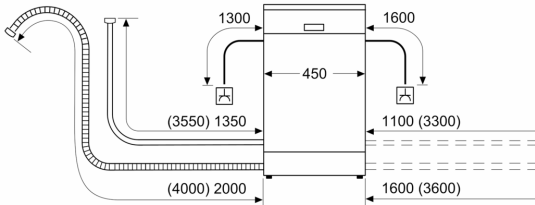

Energy Efficiency Class: E
 Energy Consumption for 100 cycles Eco Programme: 76 kWh
 Maximum number of place settings: 10
 The water consumption of the eco programme in liters per cycle: 9.5 l
 Programme duration: 3:40 h
 Airborne acoustical noise emissions :44 dB(A) re 1pW
 Airborne acoustical noise emission class:B
 Built-in / Free-standing: Freestanding
 Height of removable worktop: 30 mm
 Dimensions of the product (HxWxD):845 x 450 x 600 mm
 Depth with open door 90 degree: 1155 mm
 Adjustable feet: Yes - all
 Maximum adjustability feet: 20 mm
 Adjustable plinth: No
 Net weight:40.2 kg
 Gross weight: 41.5 kg
 Connection rating: 2400 W
 Fuse protection:10 A
 Voltage: 220-240 V
 Frequency: 50; 60 Hz
 Length electrical supply cord: 175.0 cm
 Plug type:GB plug
 Length inlet hose: 165 cm
 Length outlet hose: 205 cm
 EAN code: 4242005468591
 Installation typology:Free-standing with built under possibility

Flexible design elements

- Cutlery drawer 1.0 Flex
- Vario Flex basket system
- 3 stage Rackmatic height-adjustable top basket
- Low friction wheels on bottom basket
- Anti-slip protection strips in upper basket
- Rack Stopper to prevent derailing of bottom basket
- 2 foldable plate racks in top basket
- 2 foldable plate racks in bottom basket
- Upper rack cup shelf
- Lower rack cup shelf
- Glass rack in bottom basket

**Series 4, Free-standing dishwasher,
45 cm, White
SPS4HMW49G**

measurements in mm

⌚ socket
() values with extension kit