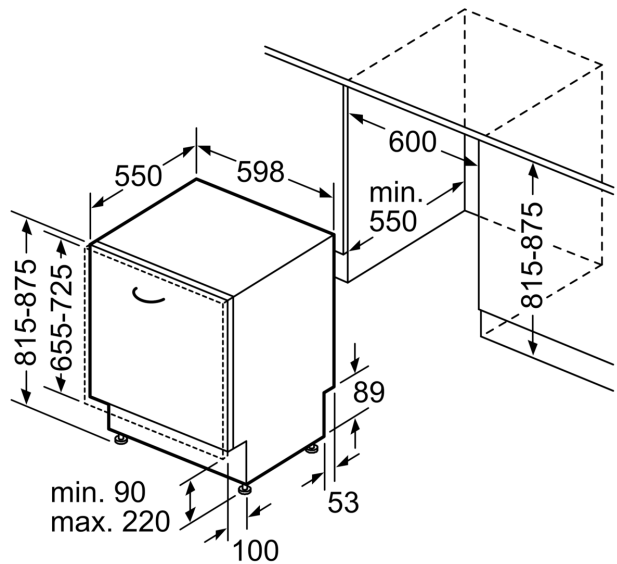

* Please find warranty terms under <https://www.siemens-home.bsh-group.com/uk/customer-service/warranty/additional-warranties>

**iQ700, Fully-integrated
dishwasher, 60 cm
SN87Y801BE**

Dimensioned drawings

measurements in mm

△ socket
 () values with extension kit

measurements in mm