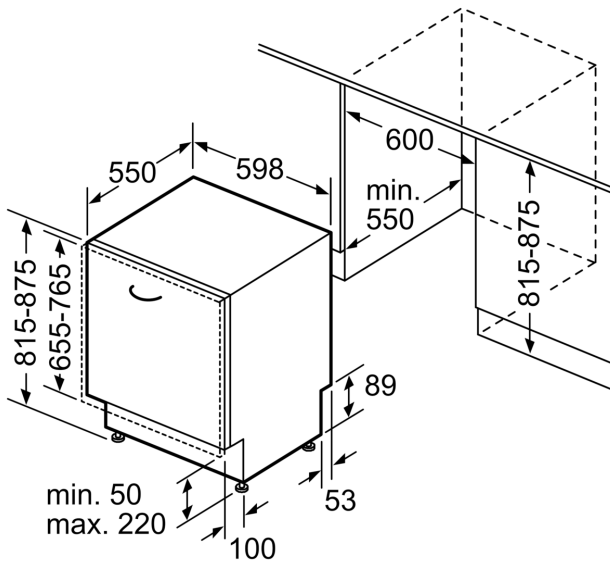

Features

Technical Data

Energy Efficiency Class: D
 Energy Consumption for 100 cycles Eco Programme: 85 kWh
 Maximum number of place settings: 14
 The water consumption of the eco programme in liters per cycle: 9.0 l
 Programme duration: 4:30 h
 Airborne acoustical noise emissions : 46 dB(A) re 1 pW
 Airborne acoustical noise emission class: C
 Built-in / Free-standing: Built-in
 Height of removable worktop: 0 mm
 Dimensions of the product: 815 x 598 x 550 mm
 Min. required niche size for installation (HxWxD): ..815-875 x 600 x 550 mm
 Depth with open door 90 degree: 1150 mm
 Adjustable feet: Yes - all from front
 Maximum adjustability feet: 60 mm
 Adjustable plinth: Both horizontal and vertical
 Weight: 32.9 kg
 Gross weight: 36.5 kg
 Connection Rating: 2400 W
 Fuse protection: 10 A
 Nominal power: 220-240 V
 Frequency: 50; 60 Hz
 Length electrical supply cord: 175.0 cm
 Plug type: GB plug
 Length inlet hose: 165 cm
 Length outlet hose: 190 cm
 EAN code: 4242003958964
 Installation type: Fully integrated

* Please find warranty terms under <https://www.siemens-home.bsh-group.com/uk/customer-service/warranty/additional-warranties>

iQ300, Fully-integrated
dishwasher, 60 cm, varioHinge
SN73HX10VG

Dimensioned drawings

measurements in mm

socket
() values with extension kit

measurements in mm