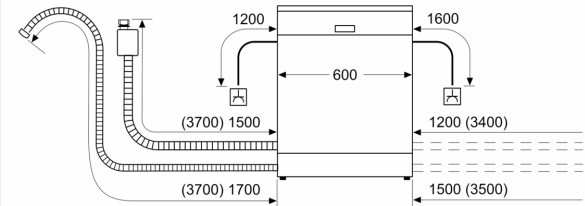

iQ300, Fully-integrated
dishwasher, 60 cm, varioHinge
SN73HX10VG

Dimensioned drawings

measurements in mm

socket
( ) values with extension kit