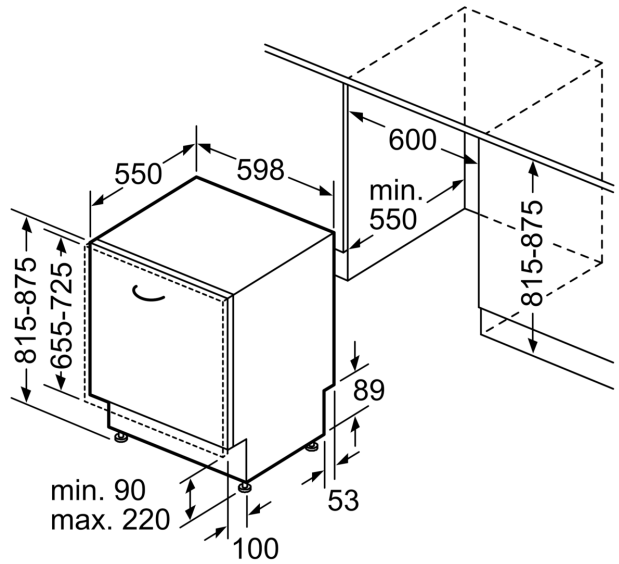

Features

Technical Data

Energy Efficiency Class: D
 Energy Consumption for 100 cycles Eco Programme: 85 kWh
 Maximum number of place settings: 14
 The water consumption of the eco programme in liters per cycle:
 9.5 l
 Programme duration: 4:55 h
 Airborne acoustical noise emissions : 46 dB(A) re 1 pW
 Airborne acoustical noise emission class: C
 Design: Built-in
 Height of removable worktop: 0 mm
 Dimensions of the product: 815 x 598 x 550 mm
 Min. required niche size for installation (HxWxD): ..815-875 x 600 x 550 mm
 Depth with open door 90 degree: 1150 mm
 Adjustable feet: Yes - all from front
 Maximum adjustability feet: 60 mm
 Adjustable plinth: both horizontal and vertical
 Weight: 35.1 kg
 Gross weight: 37.0 kg
 Connection Rating: 2400 W
 Fuse protection: 10 A
 Nominal power: 220-240 V
 Frequency: 50; 60 Hz
 Length of electrical supply cord: 175.0 cm
 Plug type: GB plug
 Length inlet hose: 165 cm
 Length outlet hose: 190 cm
 EAN code: 4242003896464
 Installation type: Fully integrated

³ Water consumption in litres per cycle (in programme Eco 50 °C)

⁴ Duration of programme Eco 50 °C

iQ300, Fully-integrated
dishwasher, 60 cm
SN63HX52CG

Dimensioned drawings

measurements in mm

⏏ socket
() values with extension kit

measurements in mm