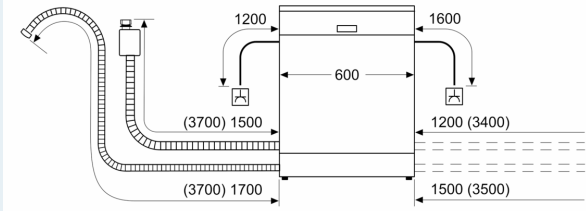

Features

Technical Data

Energy Efficiency Class: D
 Energy Consumption for 100 cycles Eco Programme: 85 kWh
 Maximum number of place settings: 14
 The water consumption of the eco programme in liters per cycle:
 9.5 l
 Programme duration: 4:55 h
 Airborne acoustical noise emissions : 46 dB(A) re 1 pW
 Airborne acoustical noise emission class: C
 Design: Built-in
 Height of removable worktop: 0 mm
 Dimensions of the product: 815 x 598 x 550 mm
 Min. required niche size for installation (HxWxD): ..815-875 x 600 x 550 mm
 Depth with open door 90 degree: 1150 mm
 Adjustable feet: Yes - all from front
 Maximum adjustability feet: 60 mm
 Adjustable plinth: both horizontal and vertical
 Weight: 35.1 kg
 Gross weight: 37.0 kg
 Connection Rating: 2400 W
 Fuse protection: 10 A
 Nominal power: 220-240 V
 Frequency: 50; 60 Hz
 Length of electrical supply cord: 175.0 cm
 Plug type: GB plug
 Length inlet hose: 165 cm
 Length outlet hose: 190 cm
 EAN code: 4242003896464
 Installation type: Fully integrated

³ Water consumption in litres per cycle (in programme Eco 50 °C)

⁴ Duration of programme Eco 50 °C

iQ300, Fully-integrated
dishwasher, 60 cm
SN63HX52CG

Dimensioned drawings

measurements in mm

⏏ socket
() values with extension kit